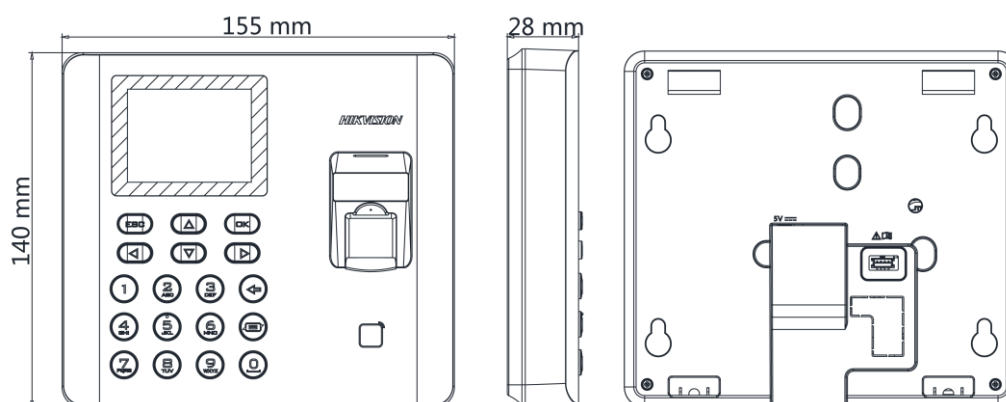

▪ Specification

System	
Operating system	Linux
Screen	
Screen Size	2.4-inch
Type	LCD-TFT display screen
Audio	
Audio output	1 loudspeaker, 1 buzzer
Network	
Wired network	TCP/IP, 10/100Mbps, self-adaptive
Wi-Fi	Support
Interface	
Network interface	1
USB	1
Capacity	
Fingerprint capacity	3000
Event capacity	100,000
Authentication	
Fingerprint module	Optical fingerprint module
Fingerprint comparing mode	1:1 and 1:N
Fingerprint recognition duration	< 1 s
Fingerprint FAR	≤ 0.001 %
Fingerprint FRR	≤ 0.01 %
Others	
Indicator	Power/status (red/green)
Battery	Support
Power supply	5 VDC/1 A
Working temperature	-10 °C to +55 °C (14 °F to +131 °F)
Working humidity	10% to 90% (no condensing)
Color	Black
Dimensions	140 mm × 155 mm × 30 mm (5.51" × 6.01" × 1.18")
Application environment	Indoor
Installation	Surface mounting, desk stand

▪ Dimension

▪ Available Model

DS-K1A802AF-B