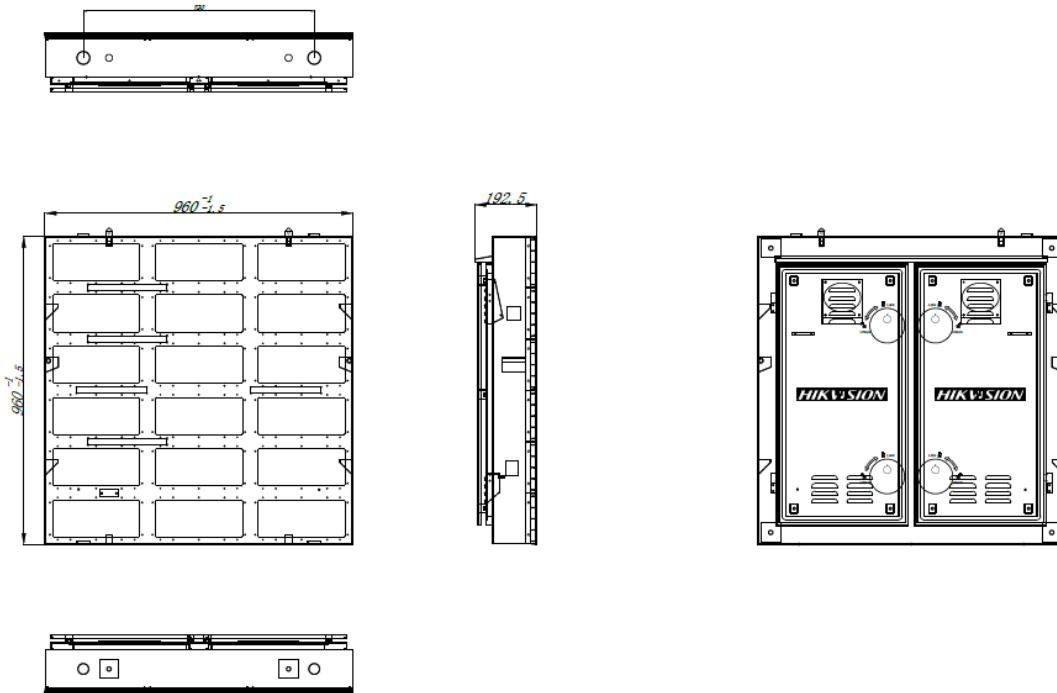

▪ Specification

Model		DS-D44A0FO-CKI
Cabinet	Pixel Configuration	1R1G1B
	Pixel Pitch Category	P10.0
	Pixel Pitch	10.0 mm
	Modules Component	3 × 6
	Dimensions (W × H × D)	960 mm × 960 mm × 138 mm (37.80" × 37.80" × 5.43")
	Resolution	96 × 96
	Area	0.9216 m ²
	Weight	50 kg (110.23 lb.)
	Pixel Density	10000 dots/m ²
	Lamp Board Housing	With housing
	Cabinet Material	Waterproof sheet metal box
	Maintenance Method	Back maintenance
	Cabinet Flatness	0.2 mm
	Protection Level	Front IP65/Back IP54
Key Material	Lamp Encapsulation	DS 3535
	Control System	DS-D42C04-N, DS-D42C06-N
Display	White Balance Brightness	4500 nits
	Color Temperature	3500 K to 9300 K adjustable
	Viewing Angle	Horizontal 140°, vertical 120°
	Contrast Ratio	≥ 5000:1
	Color Uniformity	≤ ± 0.003Cx, Cy
	Brightness Uniformity	≥ 97%
Processing Performance	Driving Method	Constant current driving
	Frame Frequency	60 Hz
	Refresh Rate	Up to 3840 Hz
	Grey Level	Up to 14 bit
	Display Color	16777216
Power	Power Supply	110 to 220 VAC ± 15%
	Max. Consumption	≤ 1000 W/m ²
	Average Consumption	< 300 W/m ²
Working Environment	Working Temperature	-20 °C to 50 °C (-4 °F to 120 °F)
	Working Humidity	10% to 80% RH
	Storage Humidity	10% to 85% RH
	Storage Temperature	-20 °C to 60 °C (-4 °F to 140 °F)
General	Gross Weight	270 kg/5 in 1 (595.25 lb.)
	Package Dimension (W × H × D)	1370 mm × 1090 mm × 1180 mm (53.93" × 43.91" × 46.46")
	Lifespan	Lamp 100,000 hours

▪ Available Model

DS-D44A0FO-CKI

▪ Dimension

Unit: mm

Headquarters

No.555 Qianmo Road, Binjiang District,
Hangzhou 310051, China
T +86-571-8807-5998
www.hikvision.com

Follow us on social media to get the latest product and solution information.