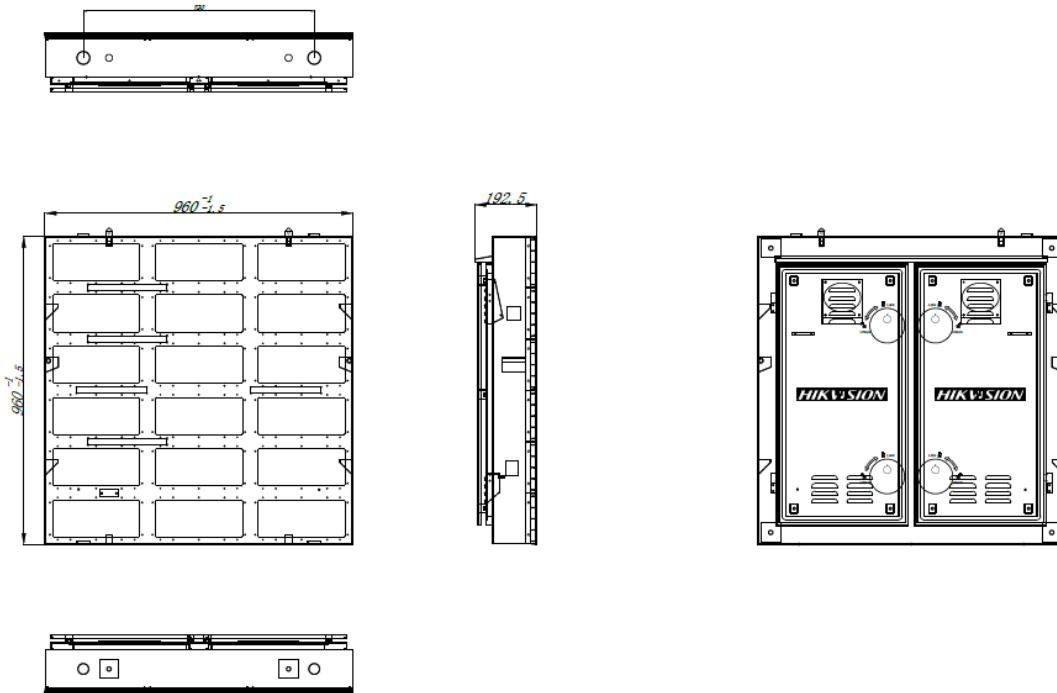

▪ Available Model

DS-D4480FO-CKI

▪ Dimension

Unit: mm

Headquarters

No.555 Qianmo Road, Binjiang District,
Hangzhou 310051, China
T +86-571-8807-5998
www.hikvision.com

Follow us on social media to get the latest product and solution information.