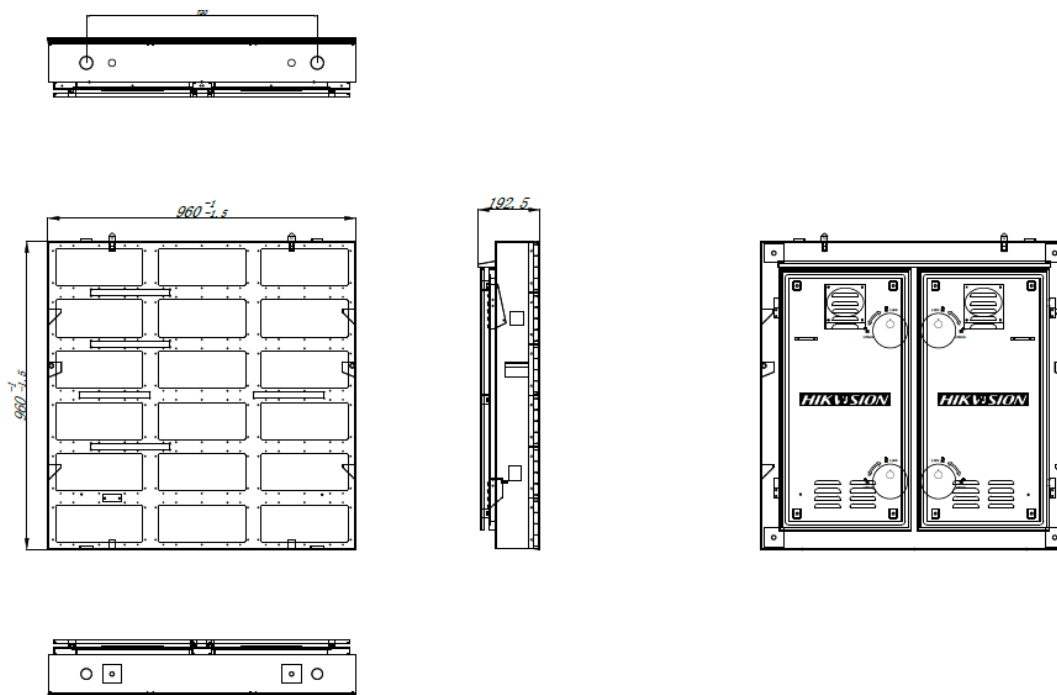

▪ **Available Model**

DS-D4450FO-CKI

▪ **Dimension**

Unit: mm

Headquarters

No.555 Qianmo Road, Binjiang District,
Hangzhou 310051, China
T +86-571-8807-5998
www.hikvision.com

Follow us on social media to get the latest product and solution information.