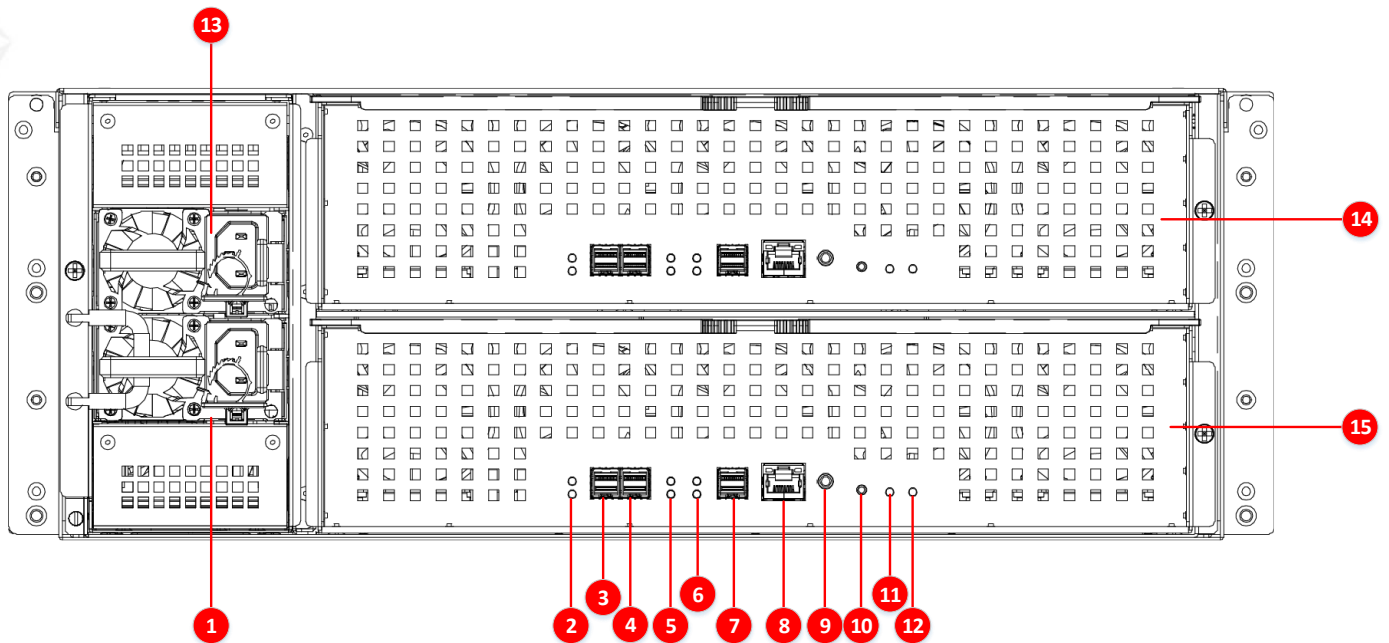

DS-AJ7824D Series Storage Enclosure

Introduction

DS-AJ7824D storage enclosure is a storage product designed for large-scale video security project. It can expand storage space quickly, which is helpful in reducing cost. It also provides highly reliable functions and feature, like hot swapping, redundant power supply, and redundant fan.

Key Feature

- Mini SAS 3.0 interface with transmission ability 4 times faster than 12G.
- Supports cascading extension.
- Supports SAS interfaces of HDD.
- Up to 12 TB capacity for each HDD.

Available Model

DS-AJ7824D

Specification

Model		DS-AJ7824D
Controller	Number of controller	2
	SAS interface (upper-level)	2 (12 Gbps)
	SAS interface (lower-level)	1 (12 Gbps)
	Number of HDD interface	24
	HDD interface Type	SAS
	HDD hot swapping	Supported
	Power supply	Redundant (1+1)
	Applicable model	DS-A82024D
General	Chassis	4U
	Dimensions (W × H × D)	484 x 174 x 760 mm (19.1 x 6.9 x 29.9 inch)
	Wight (without HDD)	40 kg (88.2 lb)
	Consumption (with max. HDD)	≤ 550 W
	Working temperature	5 °C to 40 °C (41°F to 104 °F)
	Storage temperature	-20 °C to +70 °C (-4°F to +158 °F)
	Working humidity	20% to 80% (non-condensing/frozen)
	Storage humidity	5% to 90%RH (non-condensing/frozen)

Physical Interface

Note: Here we list the interfaces of controller A. The interfaces of controller B are the same with them.

No.	Name	No.	Name
1	Power module 1	9	COM
2	SAS cable connection indicator	10	Fn button
3	Host (Up1)	11	Fn indicator
4	Host (Up2)	12	Power switch
5	SAS cable connection indicator	13	Power module 2
6	SAS cable connection indicator	14	Controller B
7	Exp (Down)	15	Controller A
8	Management network interface		