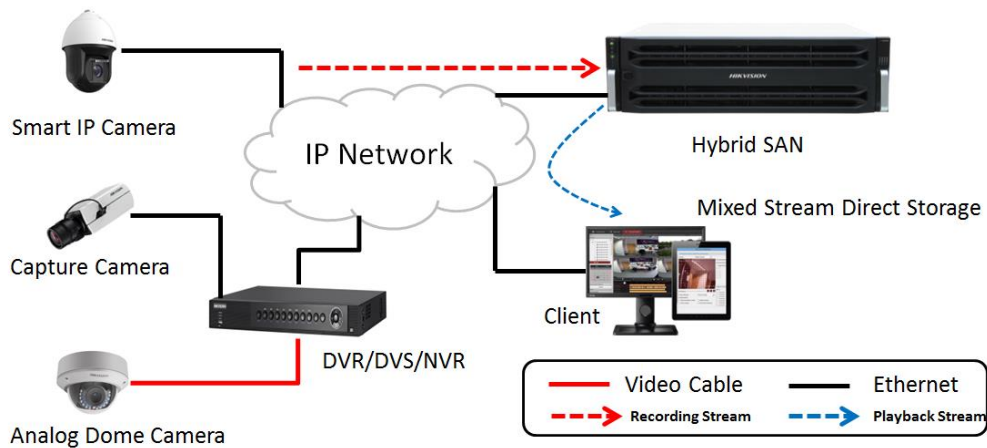

Typical Application