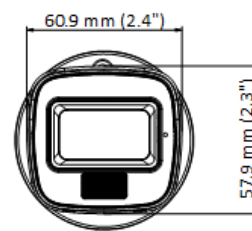

▪ Specification

Camera	
Image Sensor	3K CMOS
Max. Resolution	2960 (H) × 1665 (V)
Min. Illumination	0.01 Lux @ (F1.6, AGC ON), 0 Lux with IR
Shutter Time	PAL: 1/25 s to 1/50, 000 s; NTSC: 1/30 s to 1/50, 000 s
Day & Night	ICR
Angle Adjustment	Pan: 0 to 360°, Tilt: 0 to 180°, Rotation: 0 to 360°
Signal System	PAL/NTSC
Lens	
Lens Type	2.8 mm and 3.6 mm fixed focal lens
Focal Length & FOV	2.8 mm, horizontal FOV: 104.9°, vertical FOV: 67.3°, diagonal FOV: 129.8° 3.6 mm, horizontal FOV: 81.3°, vertical FOV: 50.7°, diagonal FOV: 102.4°
Lens Mount	M12
Illuminator	
Supplement Light Type	White Light, IR
Supplement Light Range	IR : Up to 30 m White Light : Up to 20 m
Image	
Image Settings	Brightness, Sharpness, Smart IR
Frame Rate	TVI: 3K@20 fps, 4 MP@25 fps/30 fps, 1080p@25 fps/30 fps AHD: 5 MP@20 fps, 4 MP@25 fps/30 fps CVI: 4 MP@25 fps/30 fps CVBS: PAL/NTSC
Day/Night Mode	Auto/Color/BW (Black and White)
Wide Dynamic Range (WDR)	Digital WDR
Image Enhancement	DWDR/BLC/HLC/Global
White Balance	Auto/Manual
AGC	Yes
Interface	
Video Output	Switchable TVI/AHD/CVI/CVBS
General	
Material	Metal
Dimension	138.8 mm × Ø70 mm (5.47" × Ø2.76")
Weight	Approx. 270 g (0.60 lb.)
Operating Condition	-40 °C to 60 °C (-40 °F to 140 °F), humidity: 90% or less (non-condensation)
Communication	HIKVISION-C
Language	English
Power Supply	12 VDC ± 25% *You are recommended to use one power adapter to supply the power for one camera.
Consumption	Max. 3.3 W
Approval	
Protection	IP67

▪ **Available Model**

DS-2CE16K0T-LFS(2.8mm)

DS-2CE16K0T-LFS(3.6mm)

▪ **Dimension**

▪ **Accessory**

▪ **Optional**

**DS-1280ZJ-XS
Junction Box**

Headquarters