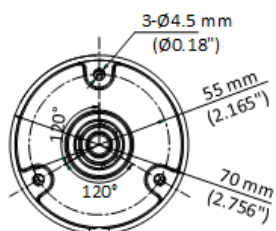

▪ Specification

Camera	
Image Sensor	3K CMOS
Max. Resolution	2960 (H) × 1665 (V)
Min. Illumination	0.01 Lux @ (F1.6, AGC ON), 0 Lux with IR
Shutter Time	PAL: 1/25 s to 1/50, 000 s; NTSC: 1/30 s to 1/50, 000 s
Day & Night	ICR
Angle Adjustment	Pan: 0 to 360°, Tilt: 0 to 180°, Rotation: 0 to 360°
Signal System	PAL/NTSC
Lens	
Lens Type	2.8 mm and 3.6 mm fixed focal lens
Focal Length & FOV	2.8 mm, horizontal FOV: 104.9°, vertical FOV: 67.3°, diagonal FOV: 129.8° 3.6 mm, horizontal FOV: 81.3°, vertical FOV: 50.7°, diagonal FOV: 102.4°
Lens Mount	M12
Illuminator	
Supplement Light Type	White Light, IR
Supplement Light Range	IR : Up to 30 m White Light : Up to 20 m
Image	
Image Settings	Brightness, Sharpness, Smart IR
Frame Rate	TVI: 3K@20 fps, 4 MP@25 fps/30 fps, 1080p@25 fps/30 fps AHD: 5 MP@20 fps, 4 MP@25 fps/30 fps CVI: 4 MP@25 fps/30 fps CVBS: PAL/NTSC
Day/Night Mode	Auto/Color/BW (Black and White)
Wide Dynamic Range (WDR)	Digital WDR
Image Enhancement	DWDR/BLC/HLC/Global
White Balance	Auto/Manual
AGC	Yes
Interface	
Video Output	Switchable TVI/AHD/CVI/CVBS
General	
Material	Metal
Dimension	138.8 mm × Ø70 mm (5.47" × Ø2.76")
Weight	Approx. 270 g (0.60 lb.)
Operating Condition	-40 °C to 60 °C (-40 °F to 140 °F), humidity: 90% or less (non-condensation)
Communication	HIKVISION-C
Language	English
Power Supply	12 VDC ± 25% *You are recommended to use one power adapter to supply the power for one camera.
Consumption	Max. 3.3 W
Approval	
Protection	IP67

▪ **Available Model**

DS-2CE16K0T-LFS(2.8mm)

DS-2CE16K0T-LFS(3.6mm)

▪ **Dimension**

▪ **Accessory**

▪ **Optional**

**DS-1280ZJ-XS
Junction Box**

Headquarters