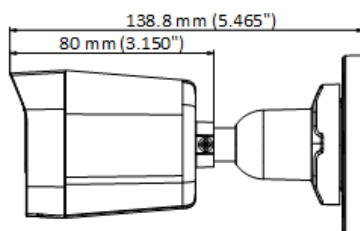

▪ Specification

Camera	
Image Sensor	3K CMOS
Max. Resolution	2960 (H) × 1665 (V)
Min. Illumination	0.01 Lux @ (F1.6, AGC ON), 0 Lux with IR
Shutter Time	PAL: 1/25 s to 1/50, 000 s; NTSC: 1/30 s to 1/50, 000 s
Day & Night	ICR
Angle Adjustment	Pan: 0 to 360°, Tilt: 0 to 180°, Rotation: 0 to 360°
Signal System	PAL/NTSC
Lens	
Lens Type	2.8 mm and 3.6 mm fixed focal lens
Focal Length & FOV	2.8 mm, horizontal FOV: 104.9°, vertical FOV: 67.3°, diagonal FOV: 129.8° 3.6 mm, horizontal FOV: 81.3°, vertical FOV: 50.7°, diagonal FOV: 102.4°
Lens Mount	M12
Illuminator	
Supplement Light Type	White Light, IR
Supplement Light Range	IR : Up to 30 m White Light : Up to 20 m
Image	
Image Settings	Brightness, Sharpness, Smart IR
Frame Rate	TVI: 3K@20 fps, 4 MP@25 fps/30 fps, 1080p@25 fps/30 fps AHD: 5 MP@20 fps, 4 MP@25 fps/30 fps CVI: 4 MP@25 fps/30 fps CVBS: PAL/NTSC
Day/Night Mode	Auto/Color/BW (Black and White)
Wide Dynamic Range (WDR)	Digital WDR
Image Enhancement	DWDR/BLC/HLC/Global
White Balance	Auto/Manual
AGC	Yes
Interface	
Video Output	Switchable TVI/AHD/CVI/CVBS
General	
Material	Metal
Dimension	138.8 mm × Ø70 mm (5.47" × Ø2.76")
Weight	Approx. 270 g (0.60 lb.)
Operating Condition	-40 °C to 60 °C (-40 °F to 140 °F), humidity: 90% or less (non-condensation)
Communication	HIKVISION-C
Language	English
Power Supply	12 VDC ± 25% *You are recommended to use one power adapter to supply the power for one camera.
Consumption	Max. 3.3 W
Approval	
Protection	IP67

▪ **Available Model**

DS-2CE16K0T-LFS(2.8mm)

DS-2CE16K0T-LFS(3.6mm)

▪ **Dimension**

▪ **Accessory**

▪ **Optional**

**DS-1280ZJ-XS
Junction Box**

Headquarters