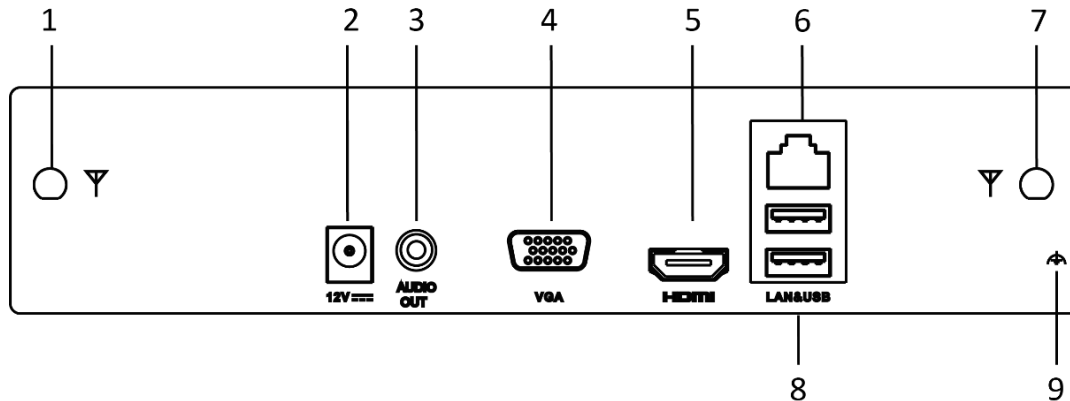

### Camera Dimension

### Camera Accessory

DS-1280ZJ-XS  
Junction Box

## NVR Dimension

Unit: mm

## Physical Interface

No.	Description	No.	Description
1	Wi-Fi Antenna	6	LAN
2	Power Supply	7	Wi-Fi Antenna
3	Audio Out	8	USB
4	VGA Interface	9	Ground
5	HDMI Interface		