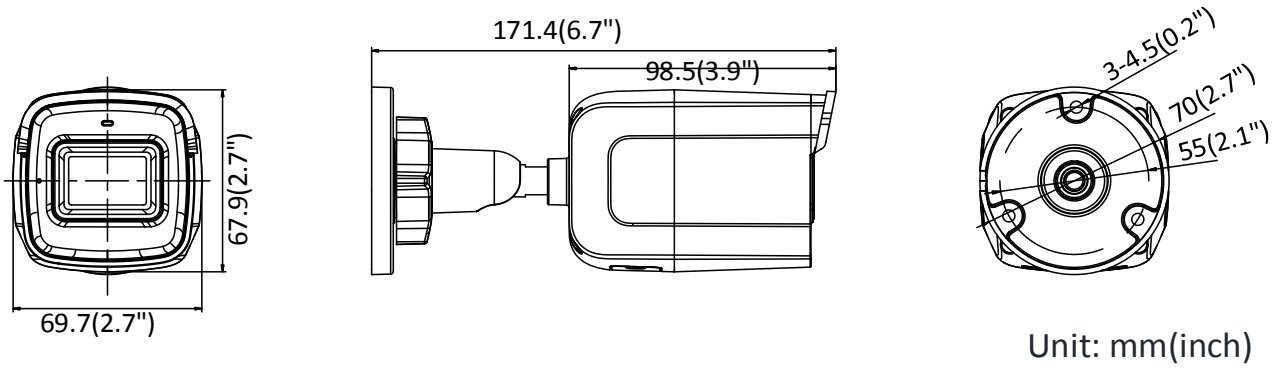

### NVR

- Up to 4-ch network camera inputs (up to 4 MP)
- 2-ch@1080p/1-ch@4 MP decoding capability
- Dual external antenna design for Wi-Fi
- HDMI/VGA output with up to 1920 × 1080 resolution
- Hik-Connect for easy network management

### Camera Dimension

## NVR Dimension

Unit: mm