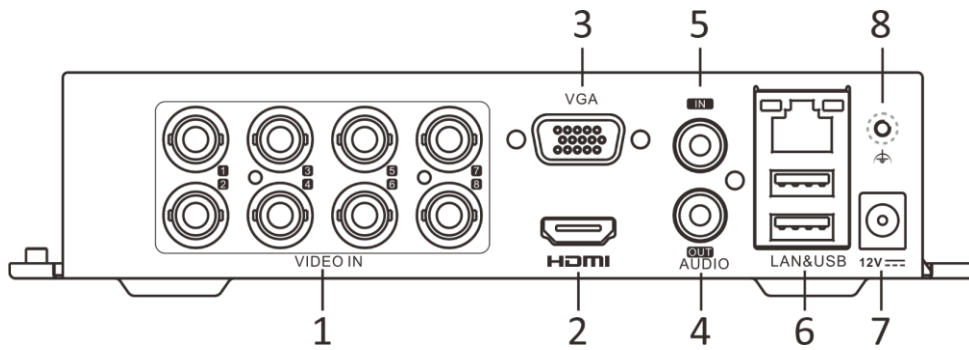

Physical Interface

No.	Description	No.	Description
1	Video and coaxial audio in	5	AUDIO IN, RCA connector
2	HDMI interface	6	LAN network interface and USB interface
3	VGA interface	7	12 VDC power input
4	AUDIO OUT, RCA connector	8	GND