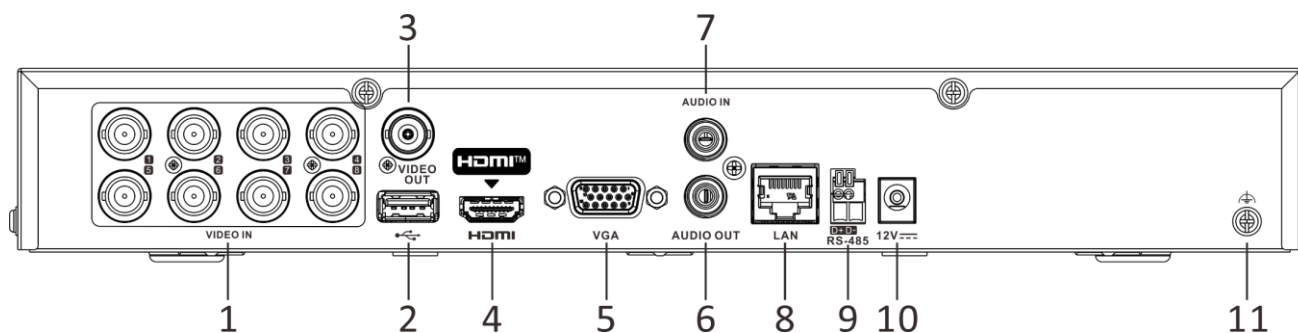

Physical Interface

No.	Description	No.	Description
1	VIDEO IN	7	AUDIO IN, RCA connector
2	USB interface	8	LAN network interface
3	VIDEO OUT	9	RS-485 serial interface
4	HDMI interface	10	12 VDC power input
5	VGA interface	11	GND
6	AUDIO OUT, RCA connector		

Available Model

iDS-7208HQHI-M1/FA

Headquarters

No.555 Qianmo Road, Binjiang District,
Hangzhou 310051, China
T +86-571-8807-5998
www.hikvision.com

Follow us on social media to get the latest product and solution information.