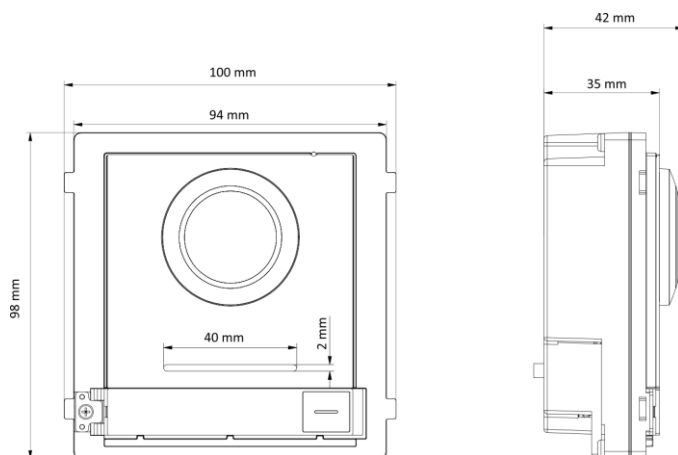

Capacity

Fingerprint capacity	/
User capacity	2000
Face capacity	NA
Linked indoor station capacity	500
Event capacity	/
Sub door station capacity	16

Network parameters

Communication protocol	NA
Wired network	NA
Wi-Fi	NA
Bluetooth	NA
3G/4G	NA

Device interfaces	
Alarm input	4 (2 exit buttons and 2 door contacts by default)
TAMPER	1
Network interface	NA
Exit button	2 (2 for lock control)
Door contact input	2
RS-485	1 (1 for Hikvision's sub module communication)
Wiegand	NA
TF card	NA
Alarm output	NA
Lock control	2 (2 relay, max to 30 VDC, 2 A)
USB	NA
Two-wire IP interface	1
General	
Button	1
Installation	Surface mounting & flush mounting
Indicator	0
Weight	373.5 g
Protective level	IP65
Working temperature	-40° C to 60° C (-22° F to 140° F)
Working humidity	10% to 90%
Dimensions	100 mm × 98 mm × 42 mm
Battery	/
Power supply	Powered by KAD704 or KAD706 series distributor
Application environment	Outdoor
Power consumption	≤ 4 W
Language	English, French, Portuguese, Spanish, Russian, German, Italian, Polish, Arabic, Turkish, Vietnamese, Hungarian, Dutch, Romanian, Czech, Bulgarian, Ukrainian, Croatian, Serbian, Greek, Slovakia, Brazilian Portuguese

Dimension

Available Model

DS-KD8003-IME2(B)

Headquarters

No.555 Qianmo Road, Binjiang District,
Hangzhou 310051, China
T +86-571-8807-5998
www.hikvision.com

Follow us on social media to get the latest product and solution information.