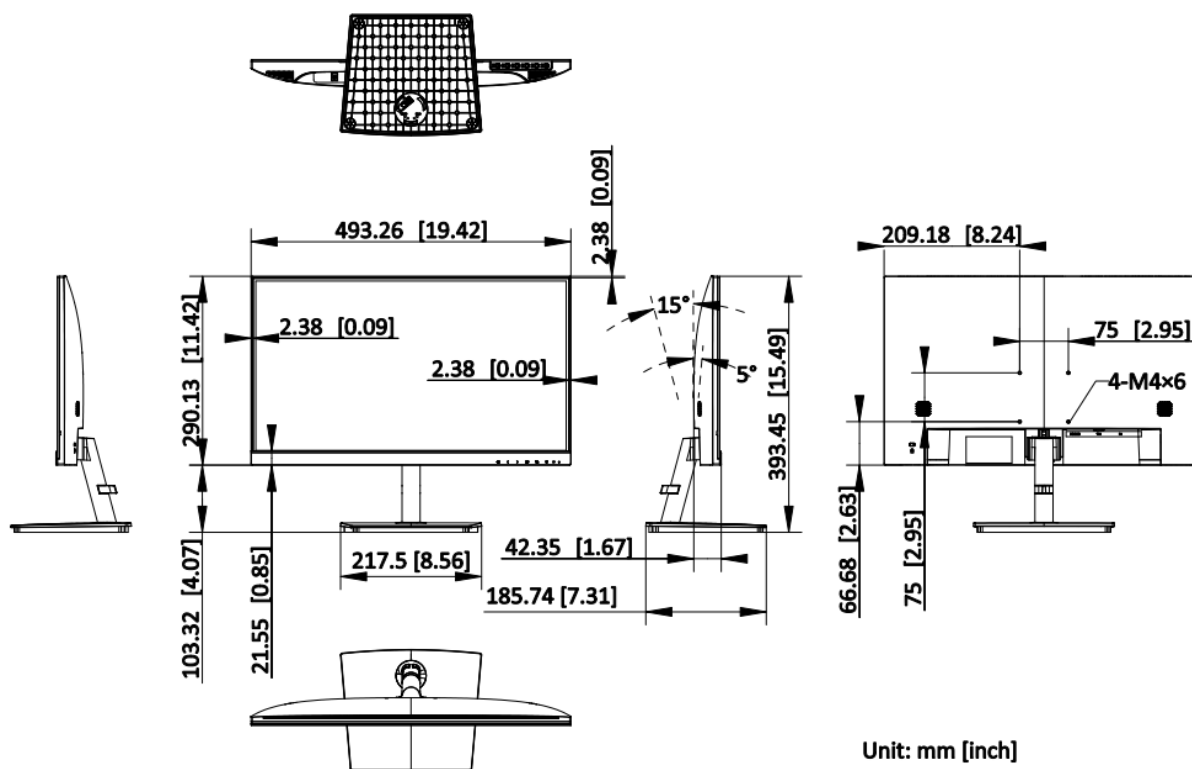

Physical Interface

Interface	Description	Interface	Description
HDMI	HDMI 1.4 digital signal input interface	VGA	VGA analog signal input interface
DC	DC 12 V 2.0 A input interface		

HDMI

VGA

DC

Available Model

DS-D5022F2-1V1

Dimension

Headquarters

No.555 Qianmo Road, Binjiang District,
Hangzhou 310051, China
T +86-571-8807-5998
www.hikvision.com

Follow us on social media to get the latest product and solution information.

Hikvision

HikvisionHQ

HikvisionHQ

Hikvision_Global

Hikvision
Corporate Channel

hikvisionhq