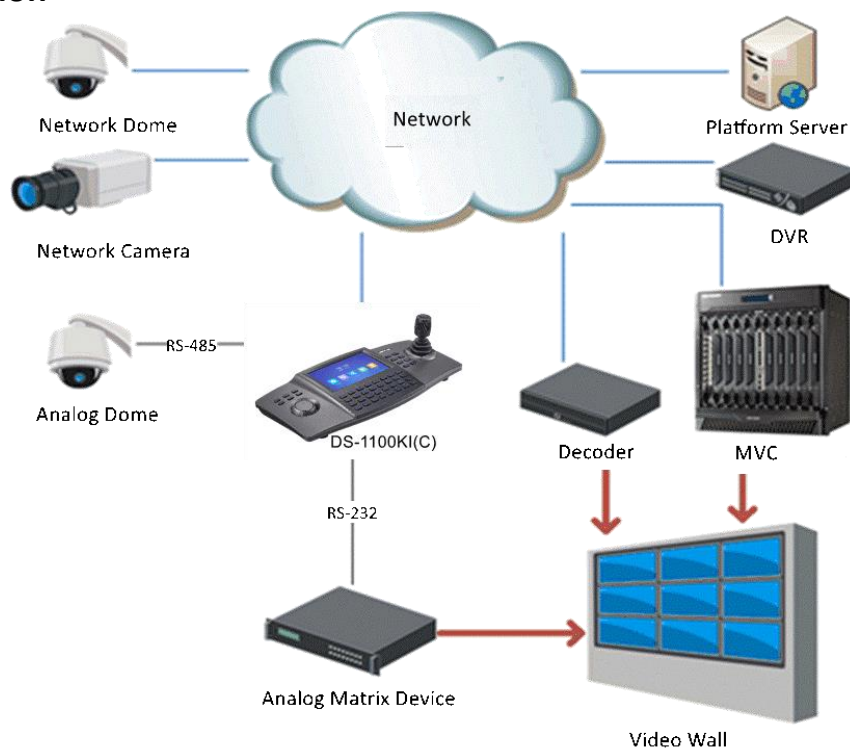

Typical Application

▪ Available Model

DS-1100KI(C)

Headquarters

No.555 Qianmo Road, Binjiang District,
Hangzhou 310051, China
T +86-571-8807-5998
www.hikvision.com

Follow us on social media to get the latest product and solution information.