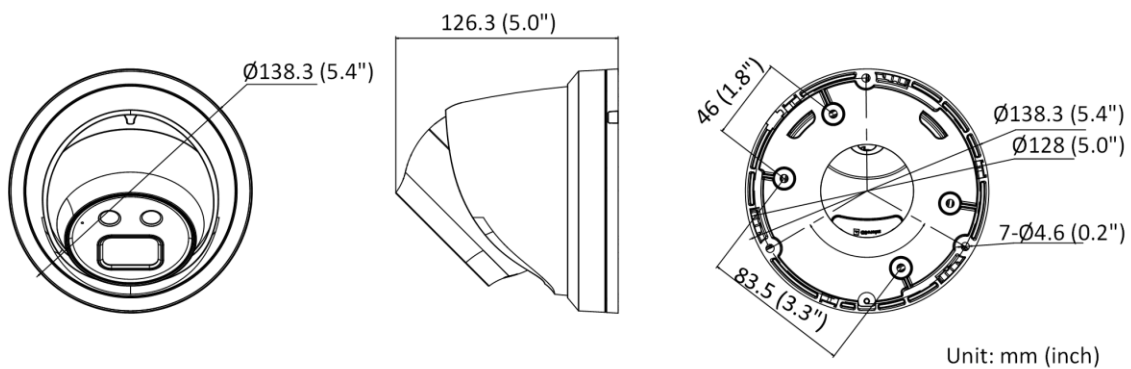

▪ **Analytics Application**

The max VCA trigger distances are for reference only, subject to environmental conditions such as weather, degree of lightness installation and background color

Lens(mm)	Max VCA trigger distance	
	Human Detection	Vehicle Detection
2.8mm	20m	40m
4mm	25m	50m
6mm	35m	70m
12mm	50m	100m

▪ **Dimension**

▪ **Accessory**

▪ **Optional**

CPM	CB140PT	PM
PC140	WML