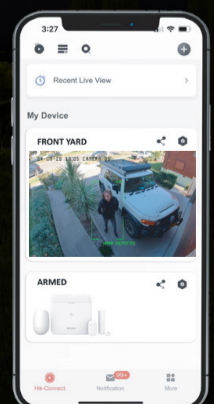

CONNECT YOUR HOME

With Hikvision **Live Guard Cameras**

- ✓ Built-in speaker and flash lights to **ward off intruders**
- ✓ **AI video analytics** to provide reliable push-notifications
- ✓ **Flexible arming**, mobile APP one key switch

 **AcuSense**

Active Deterrence

Scan to learn more

Hik-Connect

CONNECT YOUR HOME

With Hikvision Security **EcoSystem**

- ✓ Ideal for homeowners, manage all your security devices on **one mobile APP**
- ✓ **Maximum control** to view, arm, and disarm everything with a single touch
- ✓ ColorVu technology captures **vivid, full-colour details**. No more blurry images at night!

Wireless Alarm

Video Intercom

Android Control Centre

ColorVu Live Guard

Hik-Connect

Scan to learn more