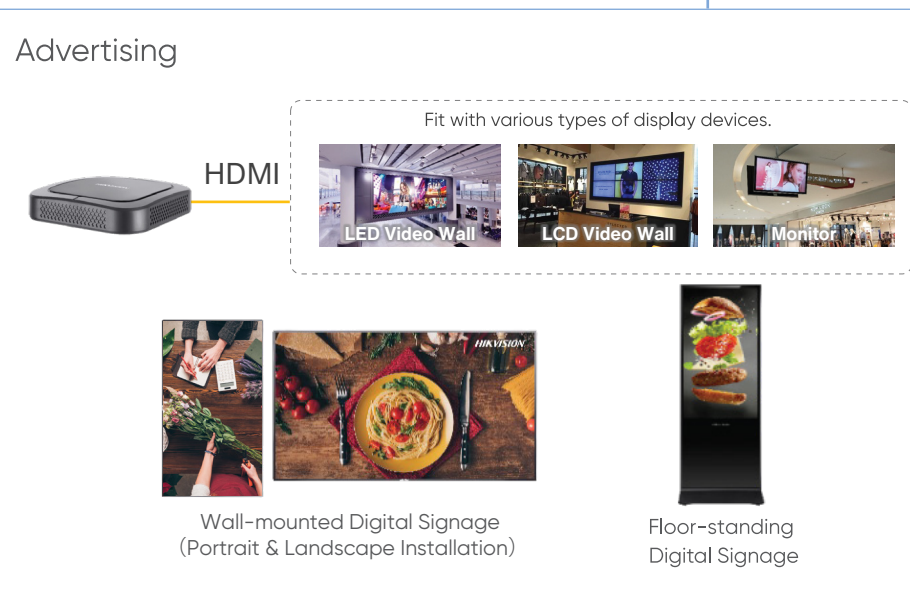

Hikvision Digital Signage Solutions

Network

Advertising

Design and display creative advertisements

Digital Signage Box

- Compatible with All Types of Display Devices

Display Screen

- Asynchronous Display by HikCentral FocSign
- Synchronised Display by HDMI/VGA