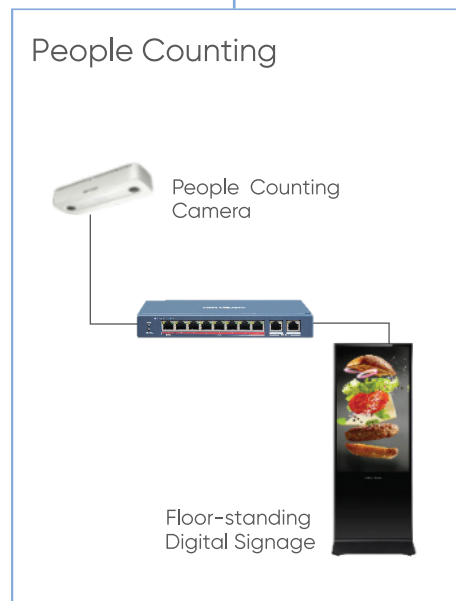

Hikvision Digital Signage Solutions

Network

Advertising

Design and display creative advertisements

Digital Signage Box

- Compatible with All Types of Display Devices

Display Screen

- Asynchronous Display by HikCentral FocSign
- Synchronised Display by HDMI/VGA