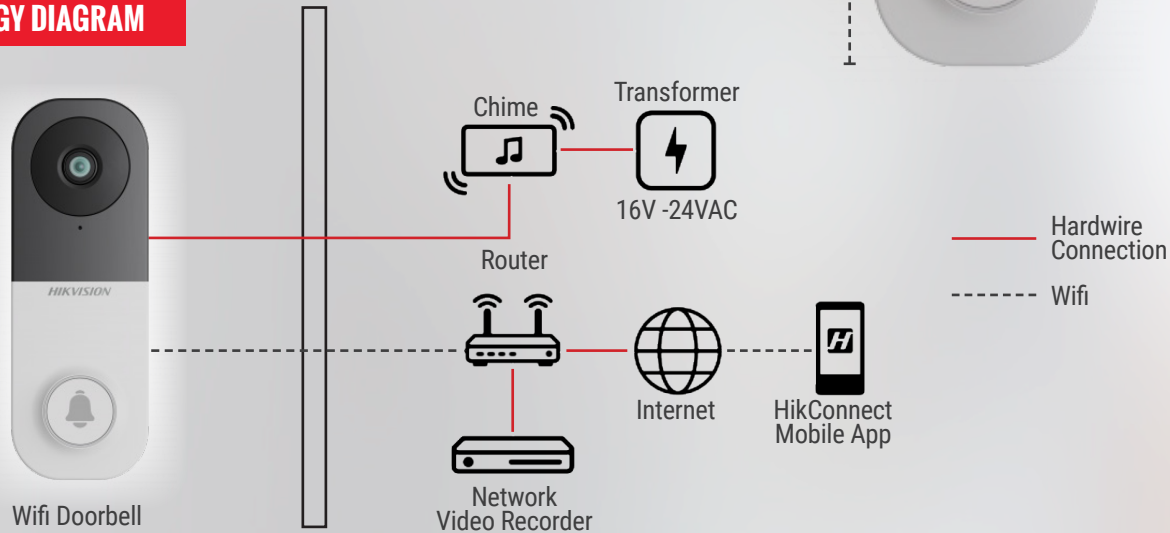

TOPOLOGY DIAGRAM

TECHNICAL PARAMETER CHARTS

Lens	2.1mm @F2.4, Ultra FOV 170° vertical
IR Range and Day/Night Switching Method	Maximum 19.7 ft; IR-cut filter with auto switching
Video Compression	H.265/H.264
Local Storage	MicroSD card (up to 256 GB)
Wi-Fi Parameters	IEEE802.11a/b/g/n, 2.4/5GHz (Dual-Band)
Power Supply	AC 12V-24V, standard chime voltage
Ingress Protection Grade	IP65

FOCUS ED ON YOUR SUCCESS

For more information, please scan the QR Code.

Connect with us: [Twitter](#) [Facebook](#) [LinkedIn](#) [YouTube](#) [Instagram](#)

©2022 Hikvision USA Inc. and Hikvision Canada Inc. All rights reserved. Hikvision is a registered trademark of Hikvision Digital Technology Co., Ltd. in the US, Canada and other countries. Product specifications and availability are subject to change without notice.

HIKVISION