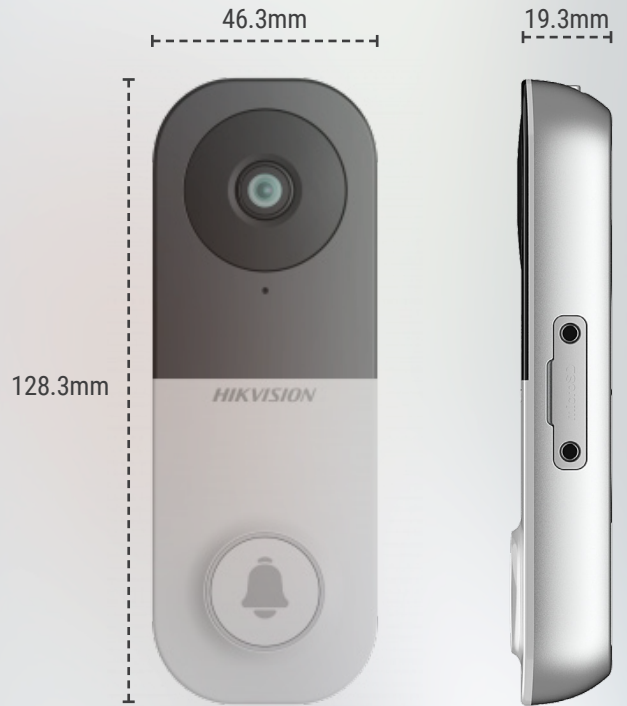

Answer your door and monitor your home from anywhere with Hikvision's new 2 MP Video Doorbell (DS-HD2). You can see, hear, and speak to anyone at your door from your smartphone or tablet using our free Hik-Connect app.

The video doorbell comes with an advanced motion detection algorithm. Only objects entering the detection zone will trigger the doorbell motion detection alarm.

Featuring live on-demand video streaming, two-way audio, built-in IR illumination for night vision, and a weather-resistant design, your home is protected around-the-clock. Hikvision's Video Doorbell is affordable and can be installed in minutes.

Whether you're on vacation, away on business, or just too busy with daily tasks at home, Hikvision's Video Doorbell lets you answer your door from anywhere, at any time. With the Hikvision Video Doorbell, you're always at home.