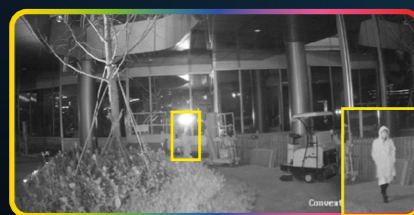

ColorVu + 4K

8MP ColorVu Camera

2MP ColorVu Camera

ColorVu + AcuSense

Cameras with ColorVu capture human and vehicle identified targets with Deep Learning in vivid detail, providing better video coverage and information.

* Conventional camera images shown were shot with IR on and ColorVu camera images without supplemental light.

Conventional

ColorVu

Conventional

ColorVu

Combining Great Technologies

for Great Image Quality and Usability