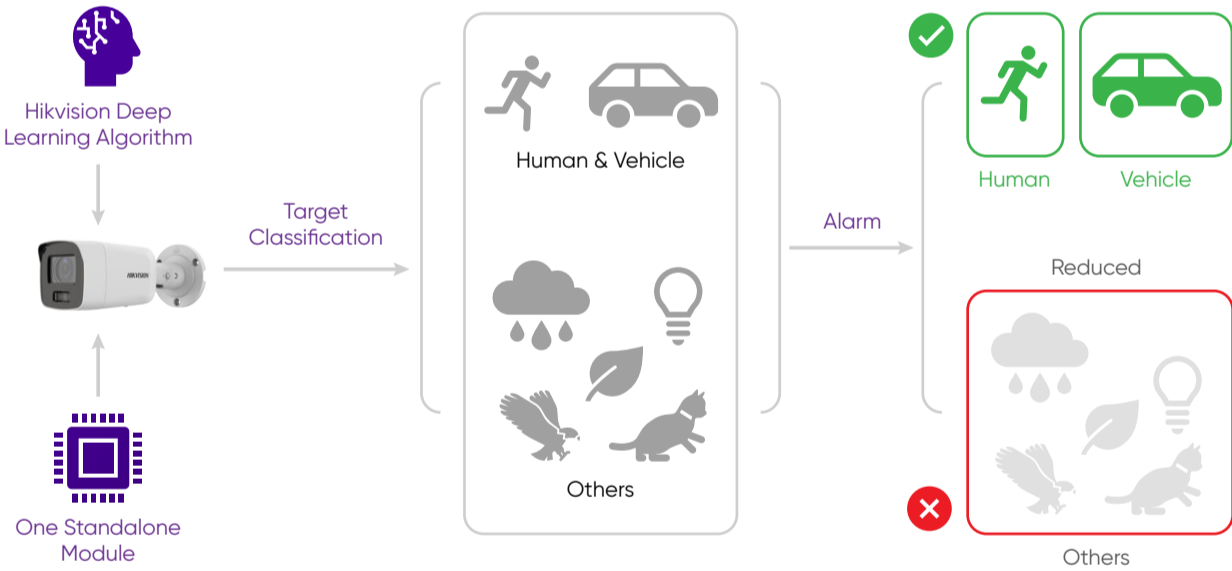

▶ **4K IN FULL COLOUR 24/7 WITH LIGHT & SOUND DETERRENCE**

Pro Series 8 MP
with Live Guard & ColorVu Technology

Live-Guard

Strobe Light Alarm & Audio Alarm to warn off intruders

- ▶ White strobe light alarm
- ▶ Audio broadcasts:
10 built-in 3 customisable
- ▶ Two-way audio
- ▶  Hik-Connect:
One-key 'Do Not Disturb' function and Two-Way Audio

24/7 Colourful Imaging with  up to 4K (8 MP)

Conventional Camera

Camera with  Technology

AcuSense

AcuSense technology can capture human or vehicle targets with vivid details, providing increased security no matter the time of day or night.

Applications

Residential

Warehouse

Product Showcase

DS-2CD238762-LSU/SL

DS-2CD2T8762-LSU/SL

- ▶ 8 MP
- ▶ 1/1.8" or 1/1.2" sensor
- ▶ White strobe light and built-in speaker