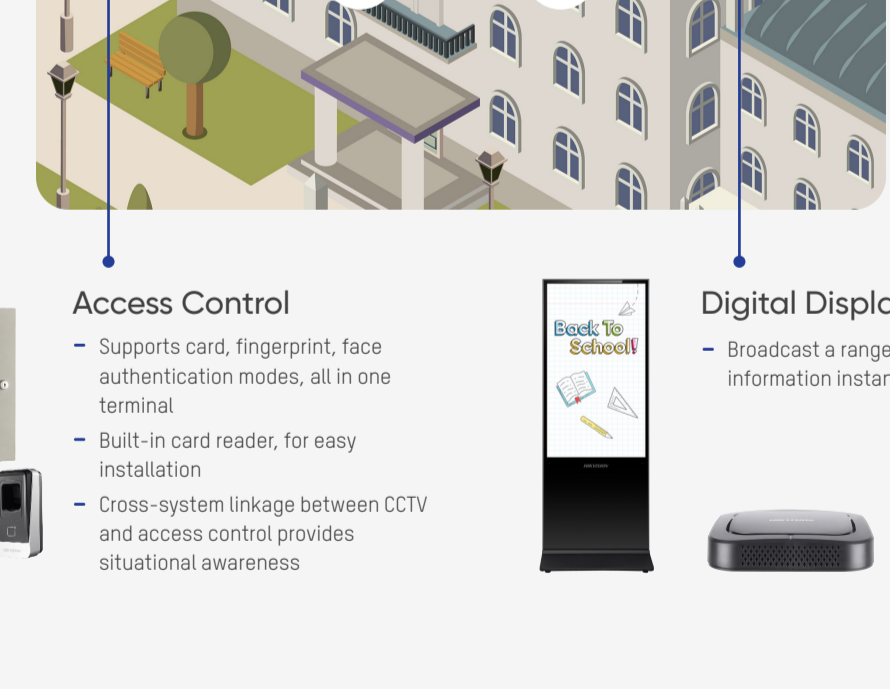

Teaching Building

Behaviour Analysis

DeepinMind NVR

- Detects behaviour of people gathered in a specific scene
- Prevents dangerous events