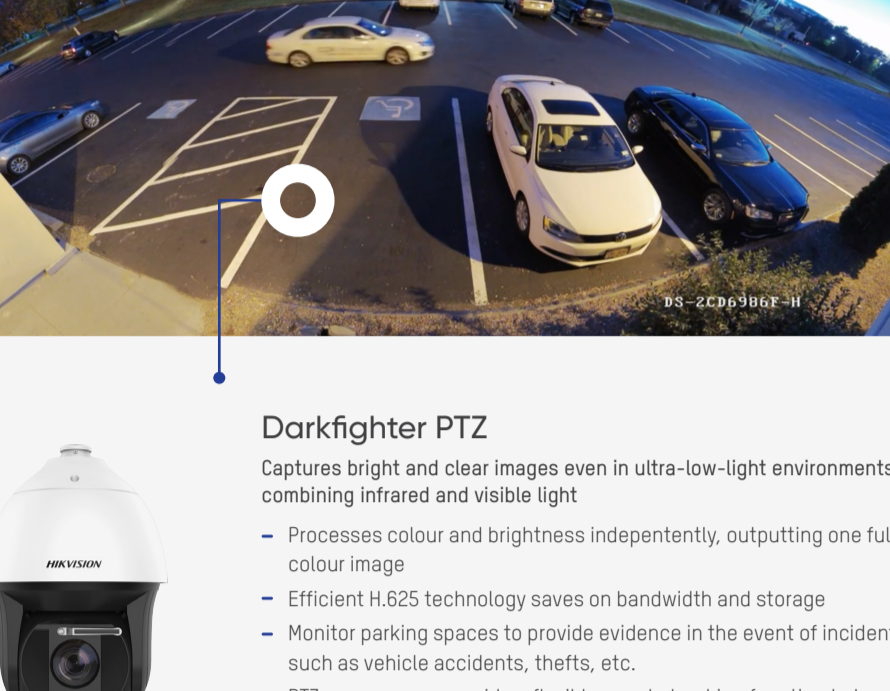

Applications

Gate

Vehicle Entrance & Exit Control + Intercom