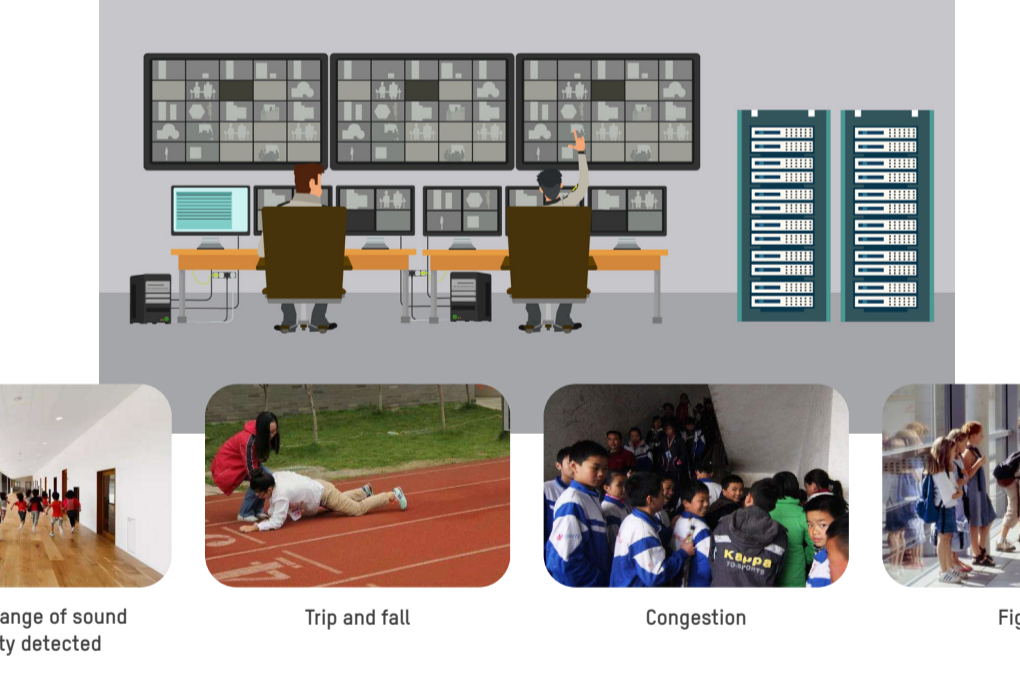

Sports Ground

Panoramic Monitoring

PanoVu Camera

- A single camera with 360° view that covers the whole sports ground area
- Eight lenses with a single IP connection for easy installation and configuration

Detail View - Not only an expansive 360° panoramic view; see any detail as clearly as required.