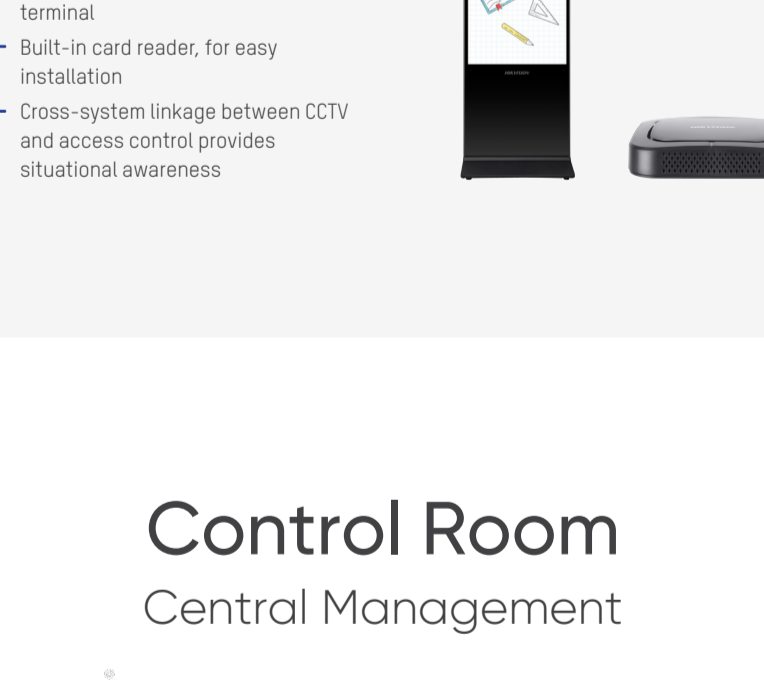

Library

People Counting

People Counting Camera
Documenting visitor Traffic

- Visitor flow control is based on the real-time number of people inside, ensuring social distance is maintained
- Daily, weekly, and monthly visitor flow reports contribute to improve personnel scheduling and effectively enhance resource utilisation

Having staff management issues?
People counting can help optimise staffing schedules and operations, using the generated insights to precisely increase the number of staff during busy times to improve services, and then reduce staff during quieter times to increase operational efficiency.

Teaching Building

Touchless Temperature Screening & Mask Detection