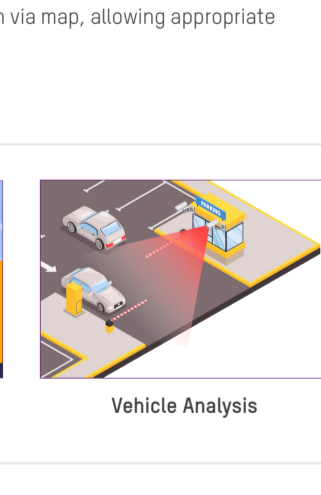

Teaching Building

Touchless Temperature Screening & Mask Detection

Thermographic Turret/Bullet Camera