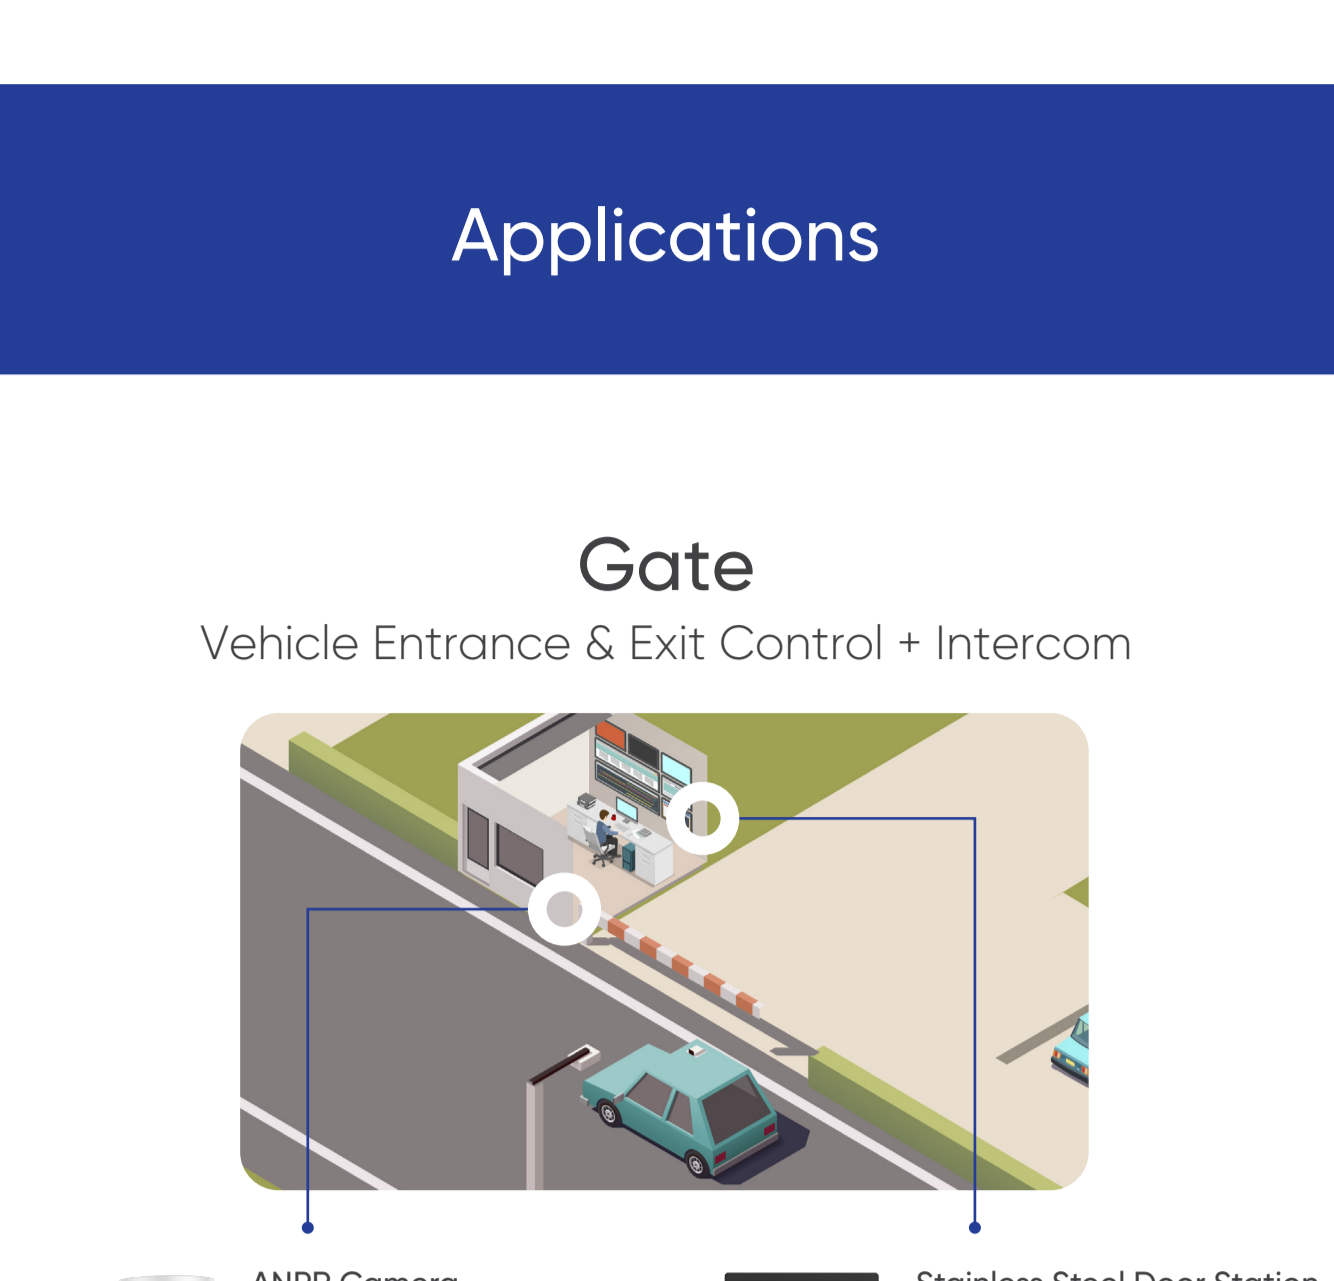

HIKVISION School Security Applications

Solution Introduction

Hikvision's School Security Applications are designed to increase safety and ensure that your School can make the students comfortable, with confidence and peace of mind.

Applications

Gate

Vehicle Entrance & Exit Control + Intercom

ANPR Camera
Controls vehicle entrance and exit via number plate recognition

- Number plate recognition and recording
- Automatically releases employee vehicles
- Warning on barred-list vehicles (barrier kept closed)
- Provides reports on passing vehicles

Stainless Steel Door Station
Make contact with the Control Room

- Noise suppression and echo cancellation
- Low illumination

Car Parking

PTZ Monitoring

Darkfighter PTZ
Captures bright and clear images even in ultra-low-light environments by combining Infrared and visible light

- Processes colour and brightness independently, outputting one full-colour image
- Efficient H.265S technology saves on bandwidth and storage
- Monitor parking spaces to provide evidence in the event of incidents such as vehicle accidents, thefts, etc.
- PTZ cameras can provide a flexible people tracking function to keep a watchful eye over any suspicious individuals.

Perimeter

False Alarm Reduction

DeepinMind NVR

- Receives intrusion and line crossing detection information from cameras, and identifies humans and vehicles in the video to reduce false alarms
- Saves on costs and time compared with conventional CCTV systems

Sports Ground

Panoramic Monitoring

PanoVu Camera

- A single camera with 360° view that covers the whole sports ground area
- Eight lenses with a single IP connection for easy installation and configuration