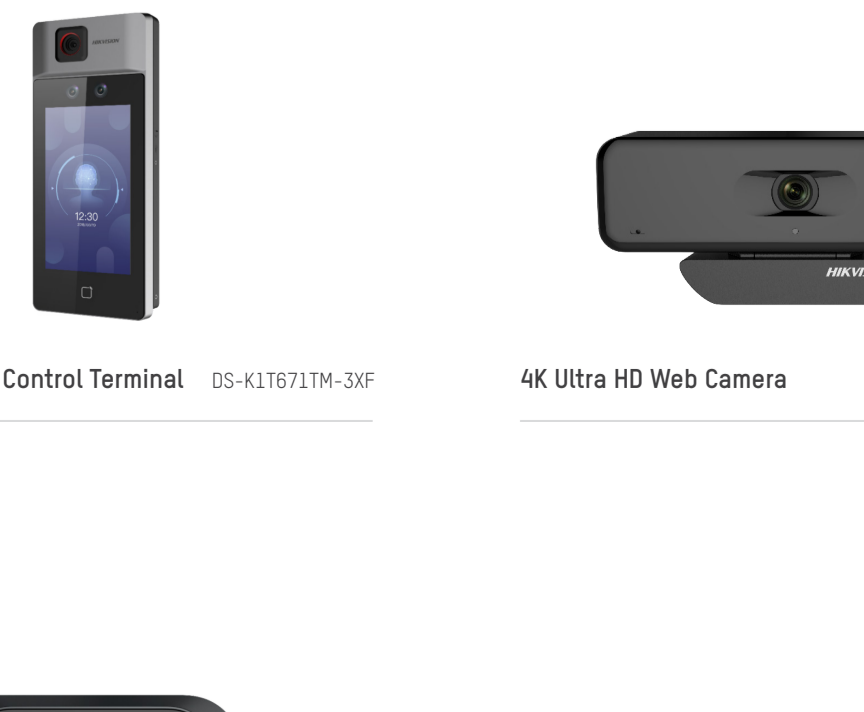

Working Area Access Control

Authorising Access

With a Hikvision access control system, you can assign permissions for room entry - preventing illegal break-ins, with real-time notifications of unauthorised access attempts. Because the access system can be linked to a camera, you can view video footage of the incident for full situation management.