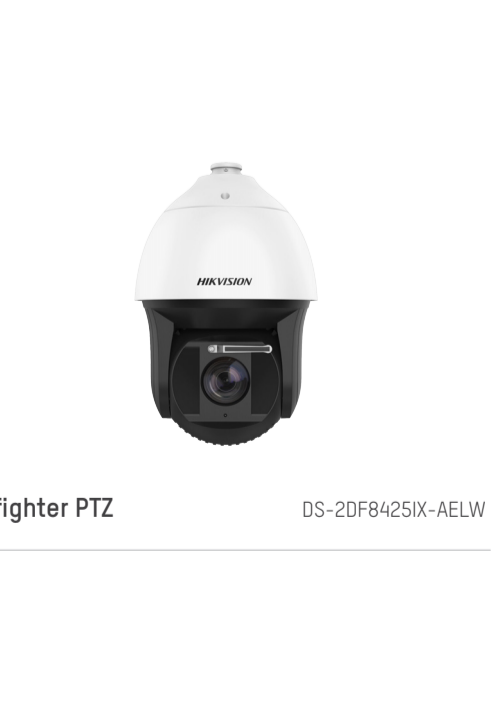

Meeting Room Panoramic Monitoring

Fisheye Camera

One camera installed at the center of the ceiling to cover the whole office

- Various expansion modes to present the panoramic view in conventional way of displaying
- High definition provides good image and details
- Fewer cameras means less installation and reduced labour cost