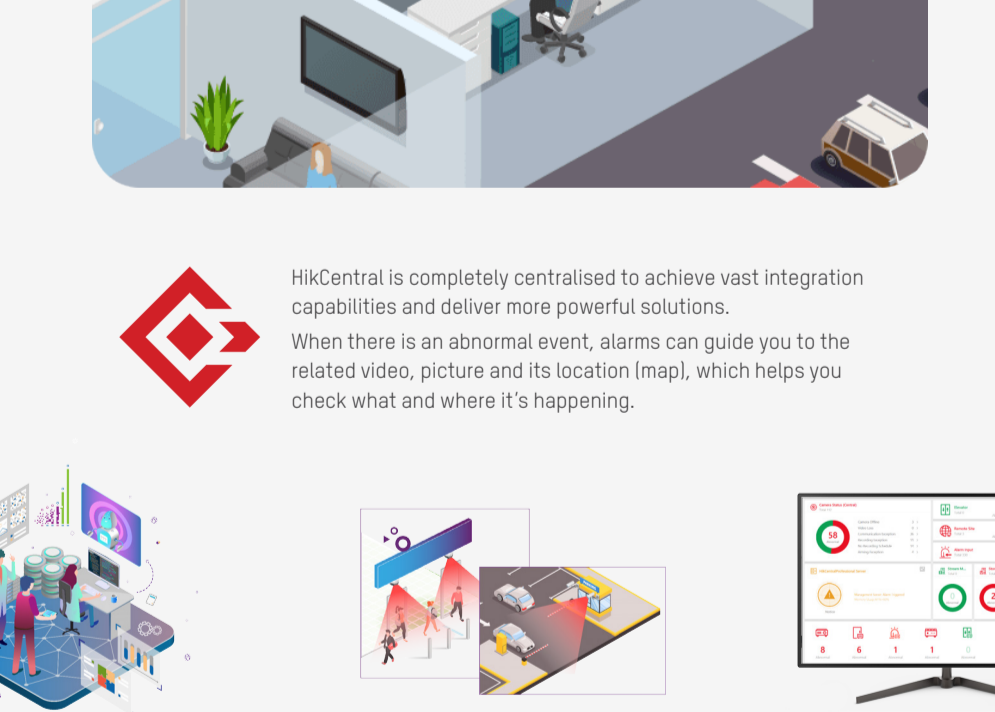

Solution Introduction

Hikvision's Office Security Applications are designed to increase safety and ensure that your office can make the staff comfortable, with confidence and peace of mind.

Applications

Gate & Perimeter Perimeter Detection

DeepinMind NVR

- Receives intrusion and line crossing detection information from cameras, and identifies humans and vehicles in the video to reduce false alarms
- Saves on costs and time compared with conventional CCTV systems

Entrance & Lobby Intrusion Detection

Entrance & Lobby Advertising Display

Digital Signage

- Shows advertisements and release notices
- Easy to install and change than conventional advertising.
- Supports displaying video, animation, images and texts
- Personalised layout with multiple content blocks
- Free management software
- Display schedule can be set by the hour, day, or week

Entrance & Lobby Intercom

Intercom

- Noise suppression and echo cancellation
- Low illumination
- Premium tempered glass
- Aerospace-grade aluminum

Entrance & Lobby Time & Attendance

Pro Series Access Control

Time attendance. Send attendance reports to your email automatically.

- Get attendance report at fingerprint terminal locally or on software remotely
- Access control function, release door on Hik-Connect App remotely
- Time attendance status display (Check in/out, Break out/in, Overtime in/out)
- Elegant appearance with high quality
- Standalone IP based terminal

Car Park PTZ Monitoring