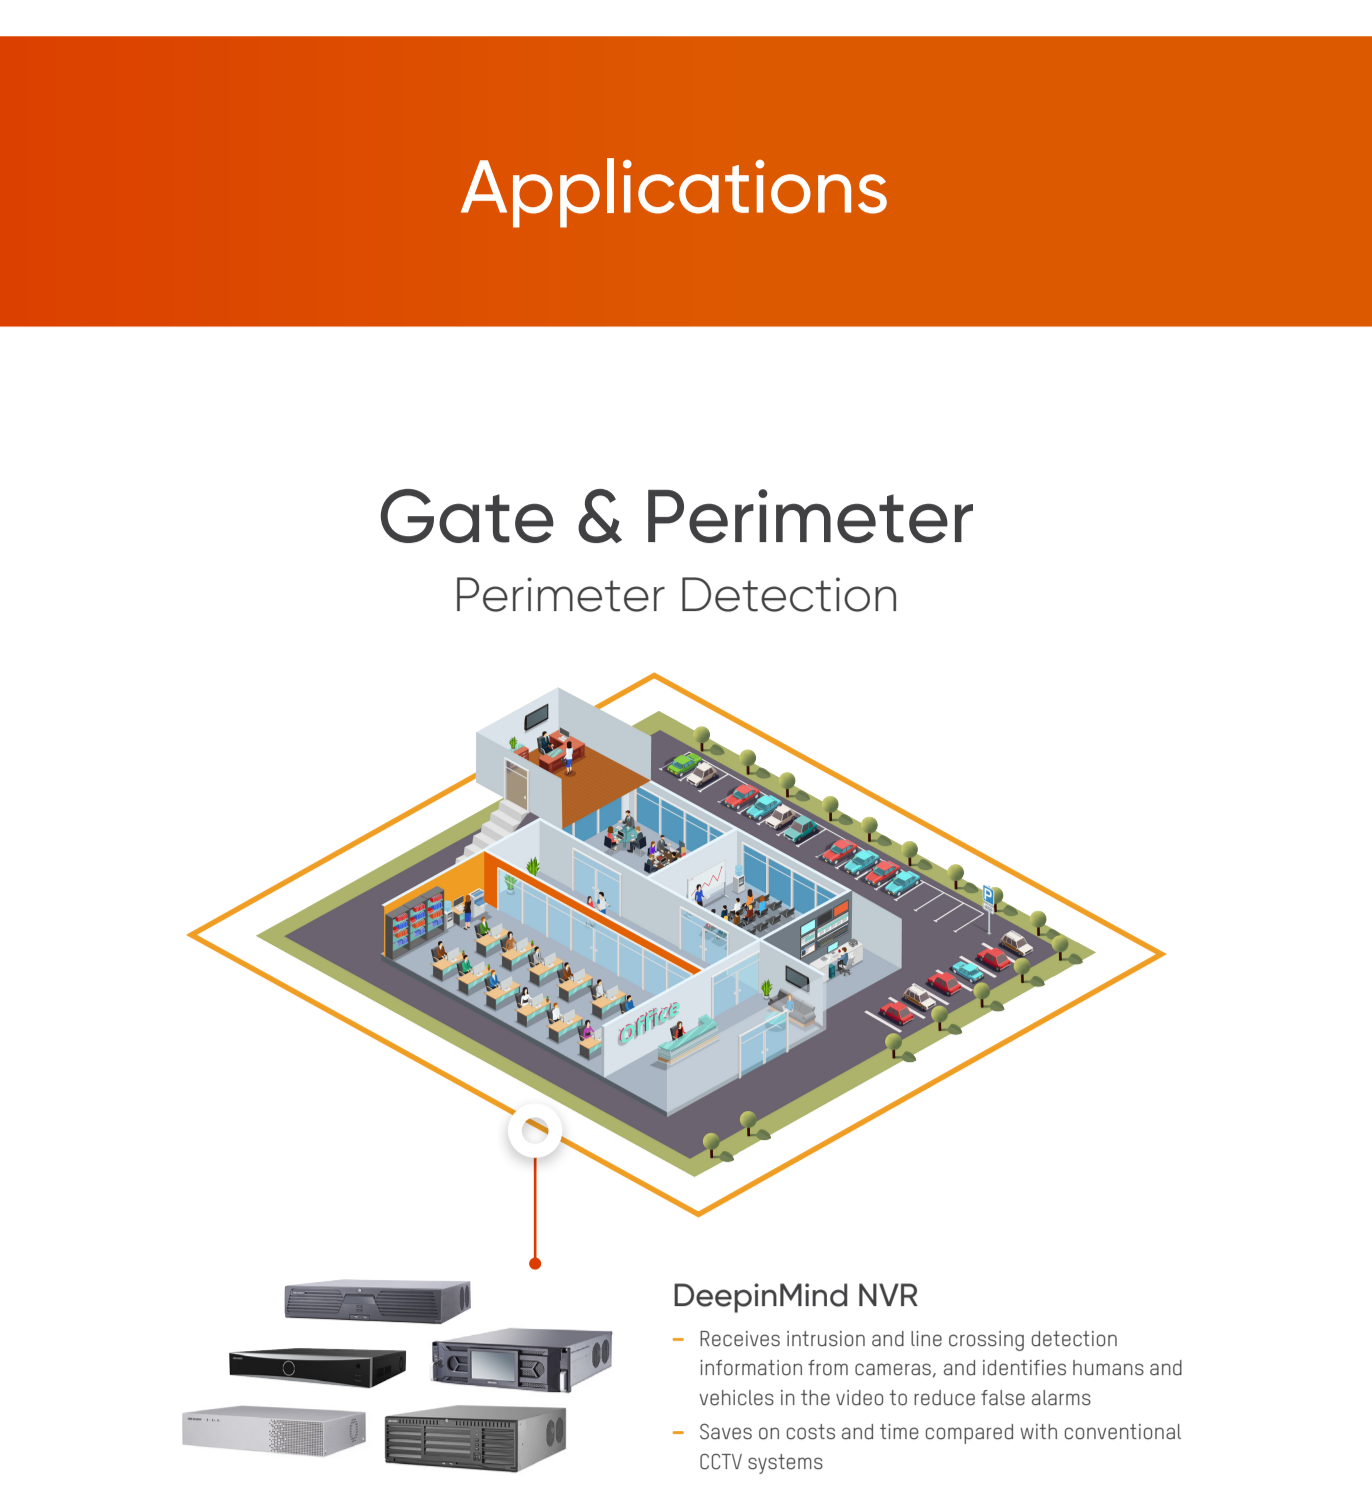

Solution Introduction

Hikvision's Office Security Applications are designed to increase safety and ensure that your office can make the staff comfortable, with confidence and peace of mind.

Applications

Gate & Perimeter Perimeter Detection