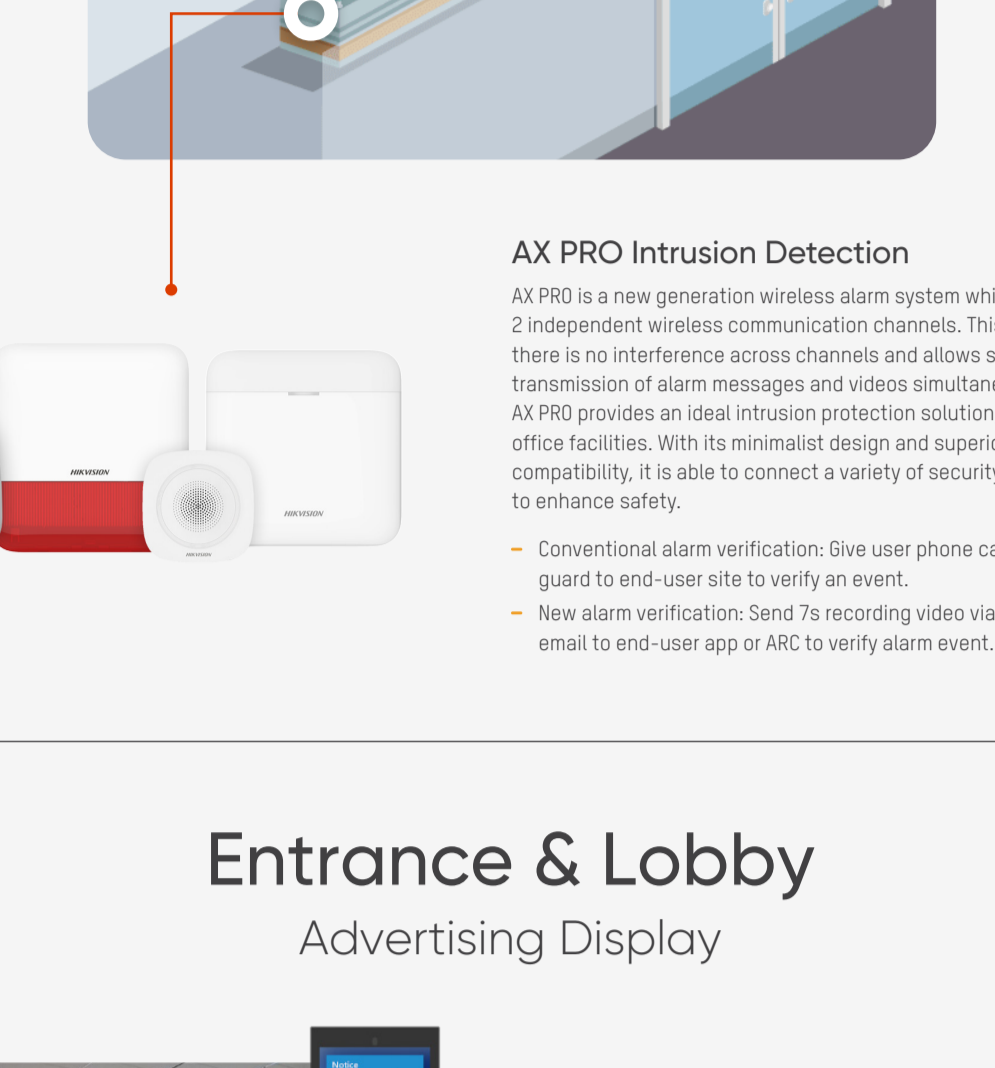

DeepinMind NVR

- Receives intrusion and line crossing detection information from cameras, and identifies humans and vehicles in the video to reduce false alarms
- Saves on costs and time compared with conventional CCTV systems