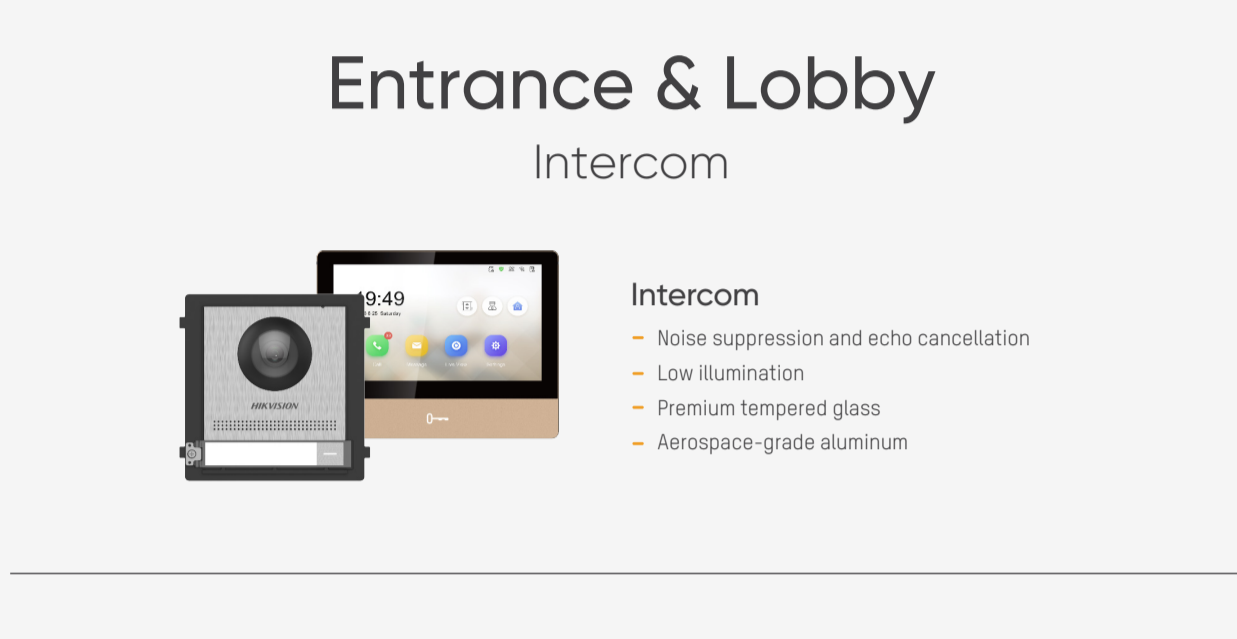

Solution Introduction

Hikvision's Office Security Applications are designed to increase safety and ensure that your office can make the staff comfortable, with confidence and peace of mind.

Applications

Gate & Perimeter Perimeter Detection

DeepinMind NVR

- Receives intrusion and line crossing detection information from cameras, and identifies humans and vehicles in the video to reduce false alarms
- Saves on costs and time compared with conventional CCTV systems

Entrance & Lobby Intrusion Detection

Entrance & Lobby Advertising Display

Digital Signage

- Shows advertisements and release notices
- Easy to install and change than conventional advertising.
- Supports displaying video, animation, images and texts
- Personalised layout with multiple content blocks
- Free management software
- Display schedule can be set by the hour, day, or week

Entrance & Lobby Intercom

Intercom

- Noise suppression and echo cancellation
- Low illumination
- Premium tempered glass
- Aerospace-grade aluminum

Entrance & Lobby Time & Attendance

Pro Series Access Control

Time attendance. Send attendance reports to your email automatically.

- Get attendance report at fingerprint terminal locally or on software remotely
- Access control function, release door on Hik-Connect App remotely
- Time attendance status display (Check in/out, Break out/in, Overtime in/out)
- Elegant appearance with high quality
- Standalone IP based terminal

Car Park PTZ Monitoring