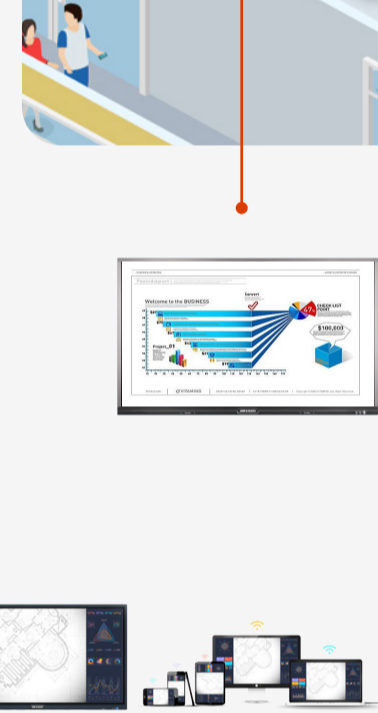

Entrance & Lobby Time & Attendance

Pro Series Access Control

Time attendance. Send attendance reports to your email automatically.

- Get attendance report at fingerprint terminal locally or on software remotely
- Access control function, release door on Hik-Connect App remotely
- Time attendance status display (Check in/out, Break out/in, Overtime in/out)
- Elegant appearance with high quality
- Standalone IP based terminal