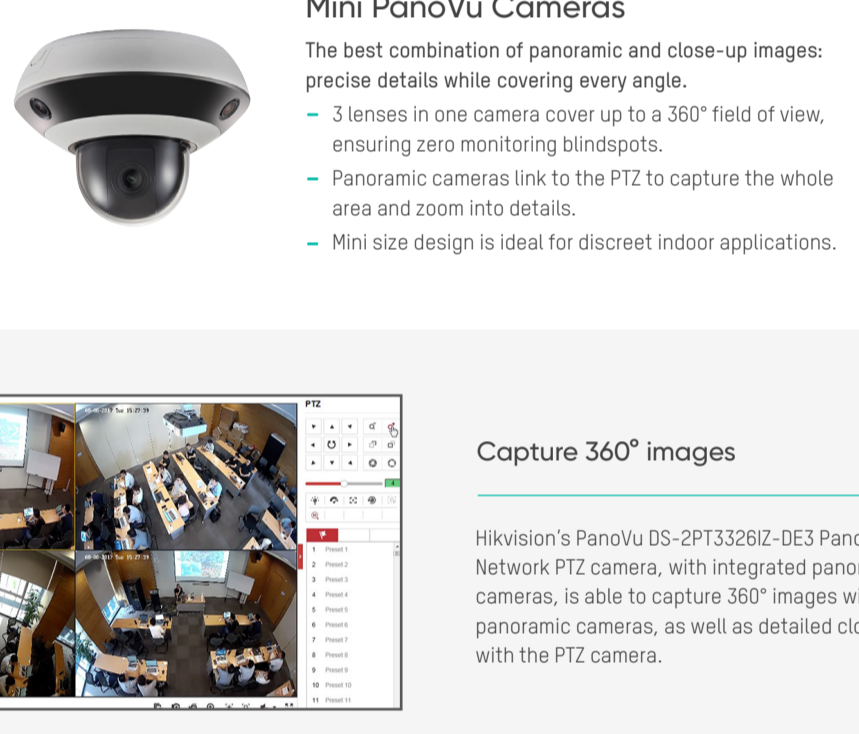

Patient Waiting Area False Alarm Reduction

Fall detection helps to detect people who trip or collapse suddenly, raising an immediate alarm. Previously this could only be achieved by human action or via wearable inspection tools, which was not highly effective. Now, based on deep learning video analysis technology, Hikvision has developed intelligent fall detection, making this key safety function more convenient and effective.