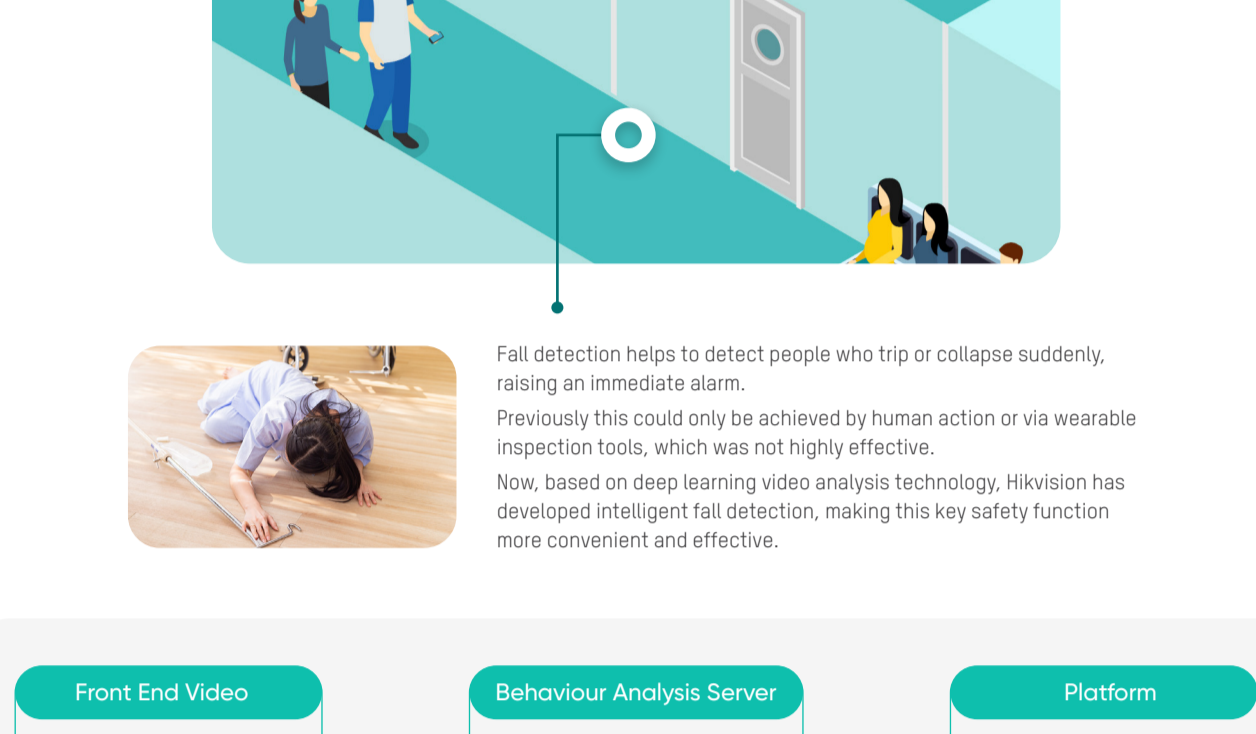

Entrance Density Control & People Counting Report