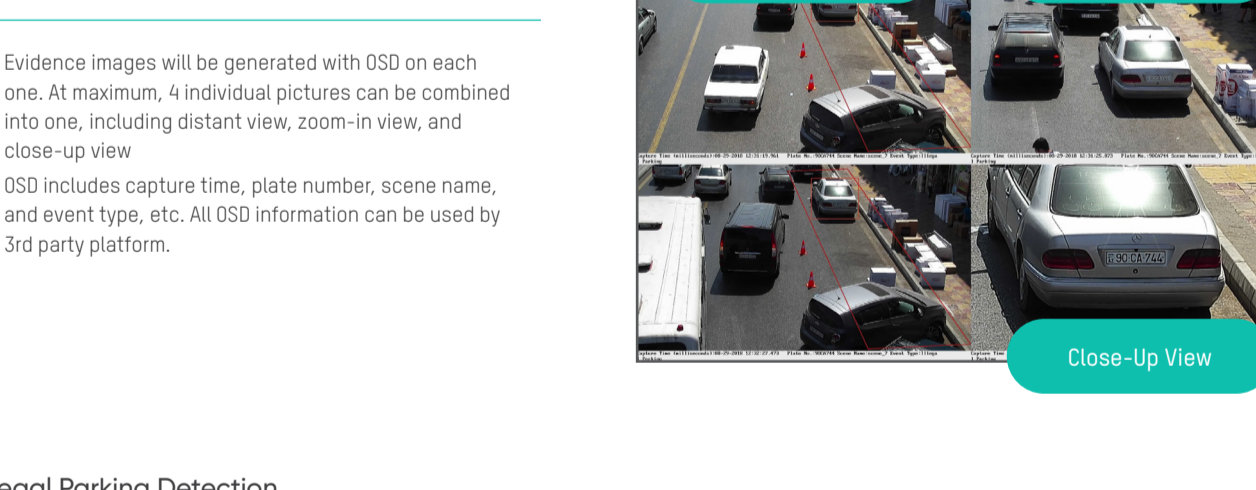

Mini PanoVu cameras
The best combination of panoramic and close-up images: precise details while covering every angle.
- 3 lenses in one camera cover up to a 360° field of view, ensuring zero monitoring blindspots.
- Panoramic cameras link to the PTZ to capture the whole area and zoom into details.
- Mini size design is ideal for discreet indoor applications.