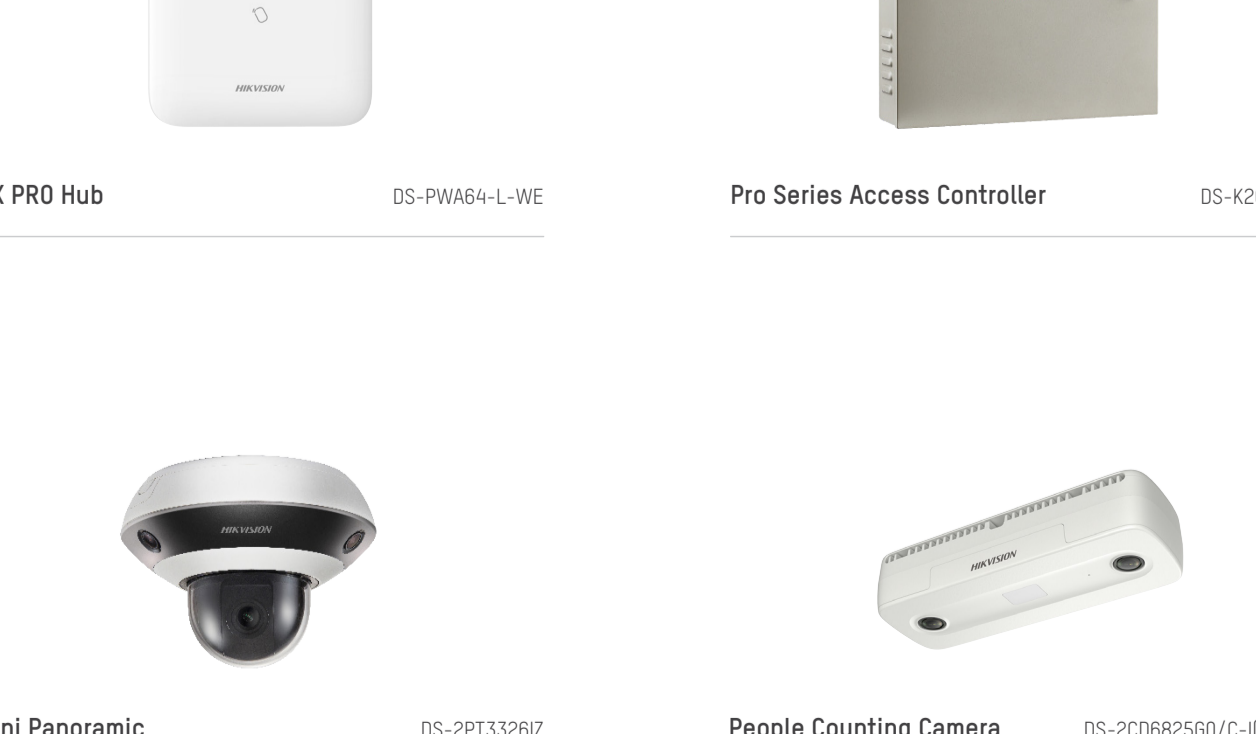

DeepinMind NVR
- Receives intrusion and line crossing detection information from cameras, and identifies humans and vehicles in the video to reduce false alarms
- Saves on costs and time compared with conventional CCTV systems