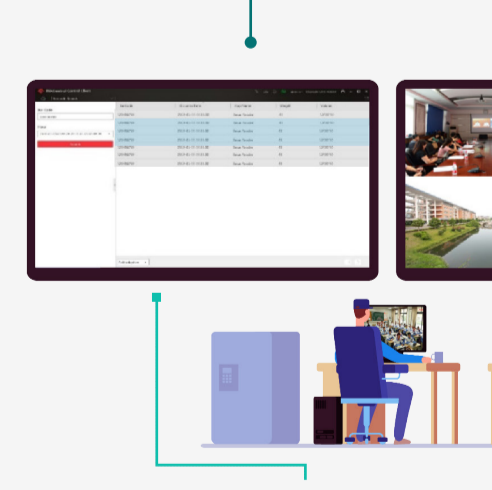

Consulting Room & Office Access Control