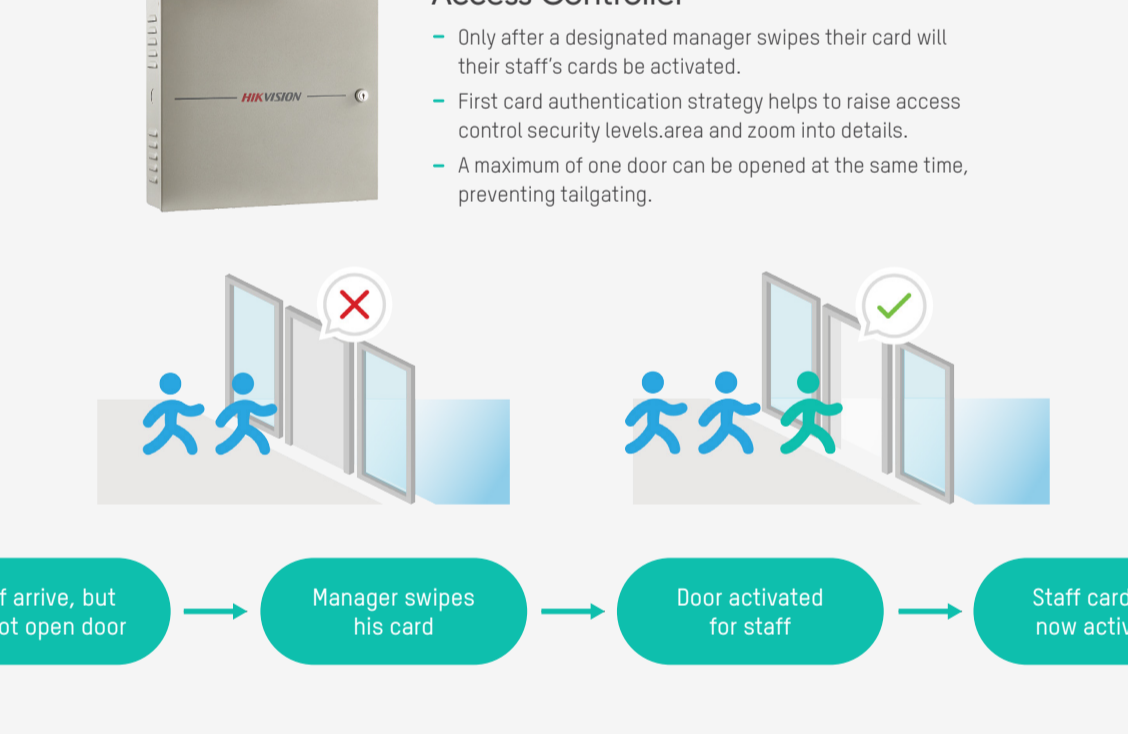

Ward Panic Button