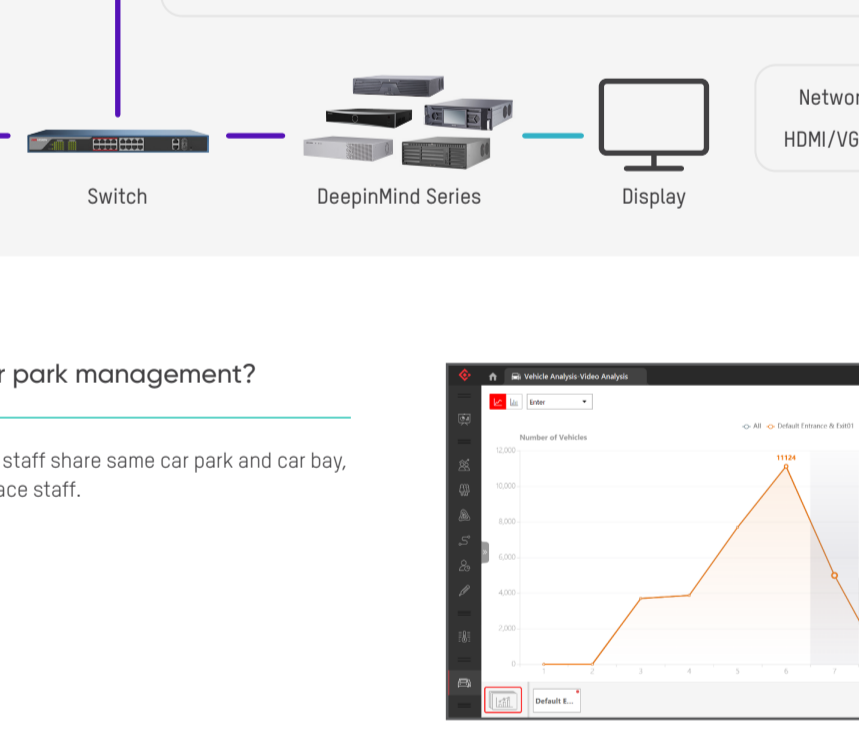

Pharmacy Indoor Panoramic Monitoring