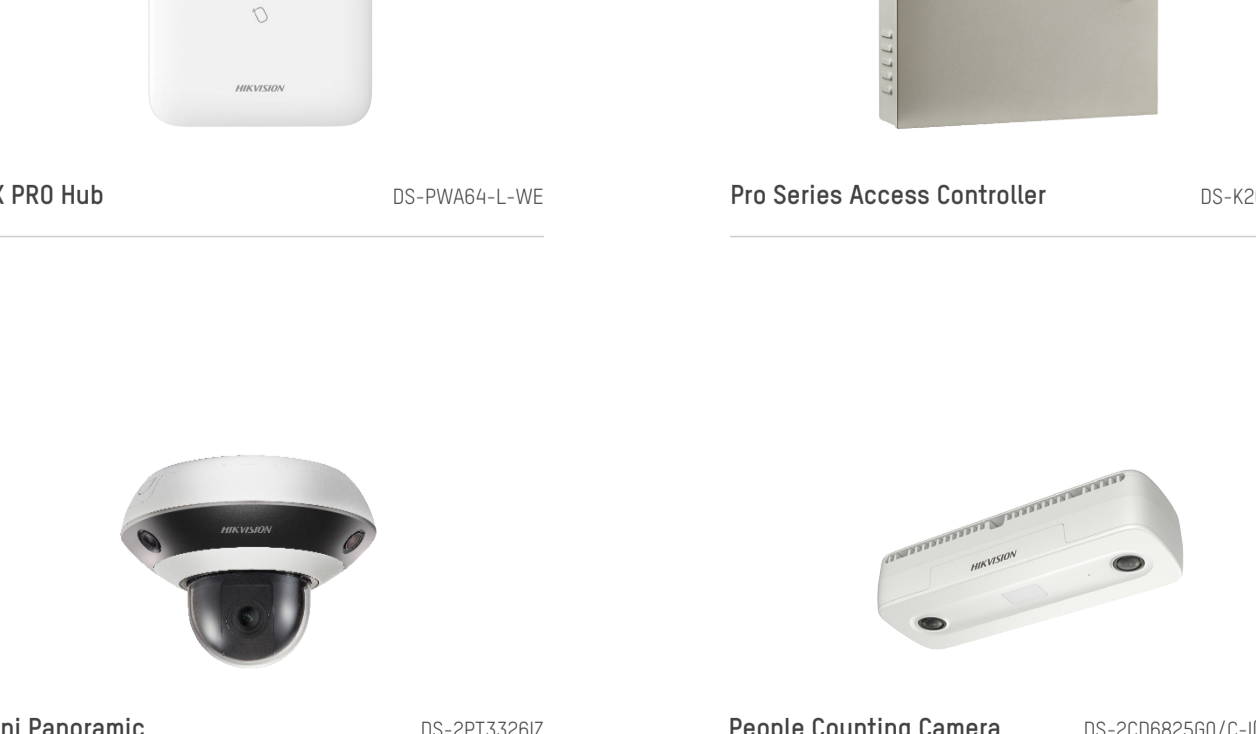

HiKCentral is completely centralised to achieve vast integration capabilities and deliver more powerful solutions. When there is abnormal event, alarm can guide you to the related video, picture and its location (map), which helps you check what and where it's happening.