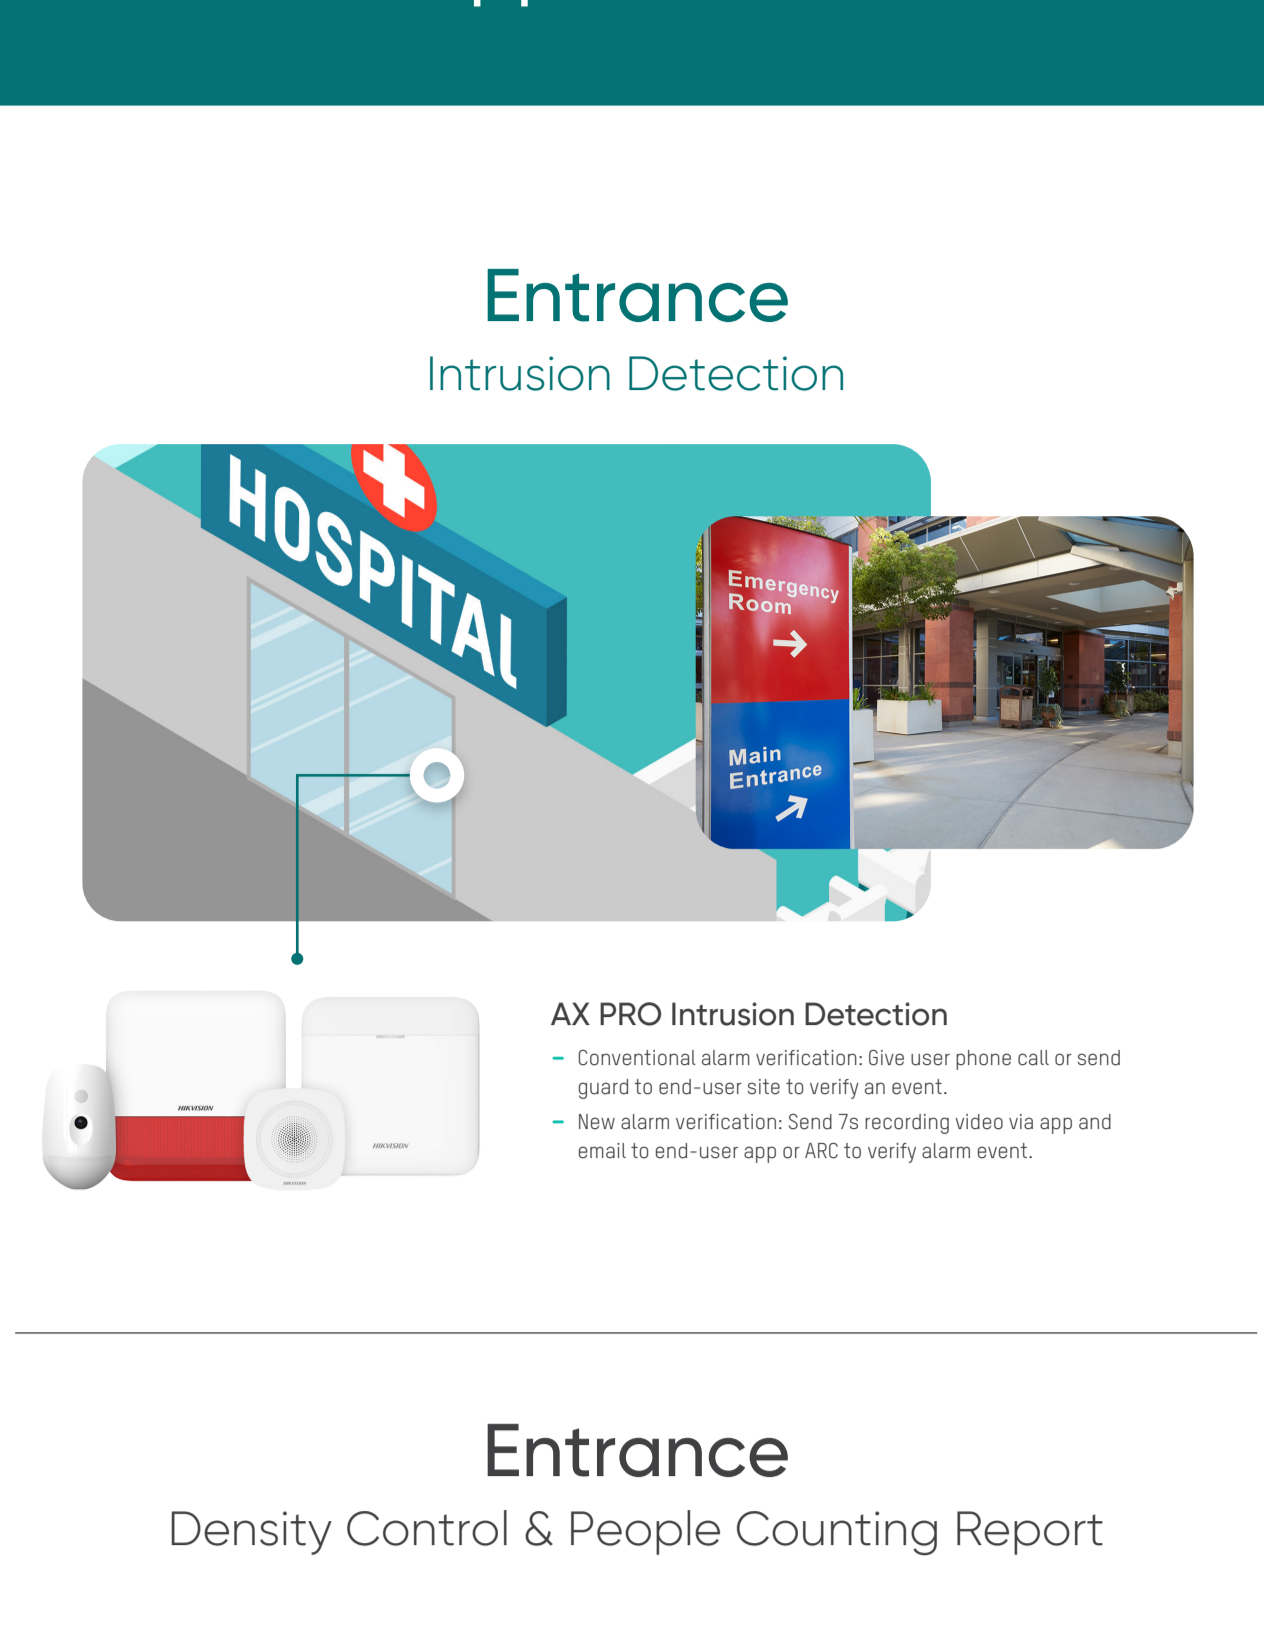

Solution Introduction

Hikvision's School Security Applications are designed to increase safety and ensure that your School can make the students comfortable, with confidence and peace of mind.