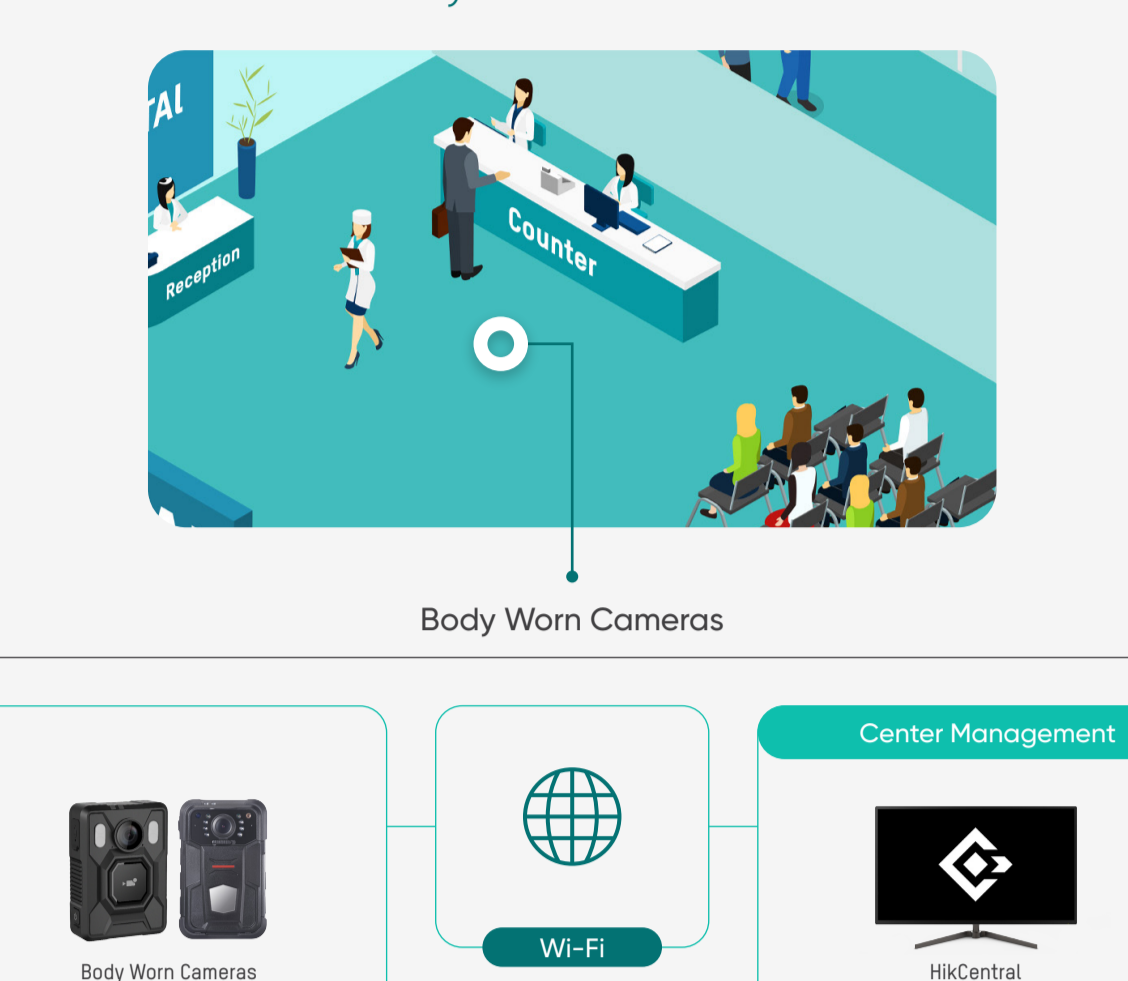

Applications

Entrance Intrusion Detection