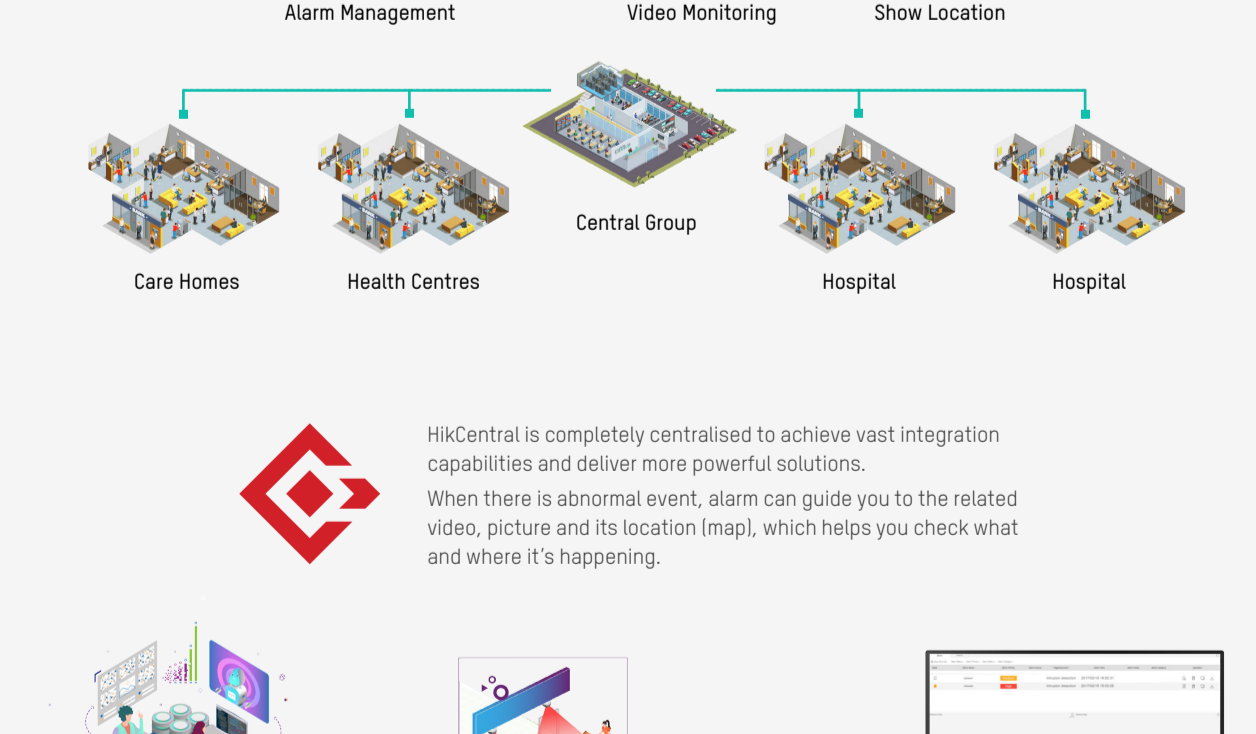

With a Hikvision access control system, you can prevent illegal break-ins and can get real-time notifications of unauthorised access attempts. Because the access system can be linked to a camera, you can view video footage of the incident for full situation management.