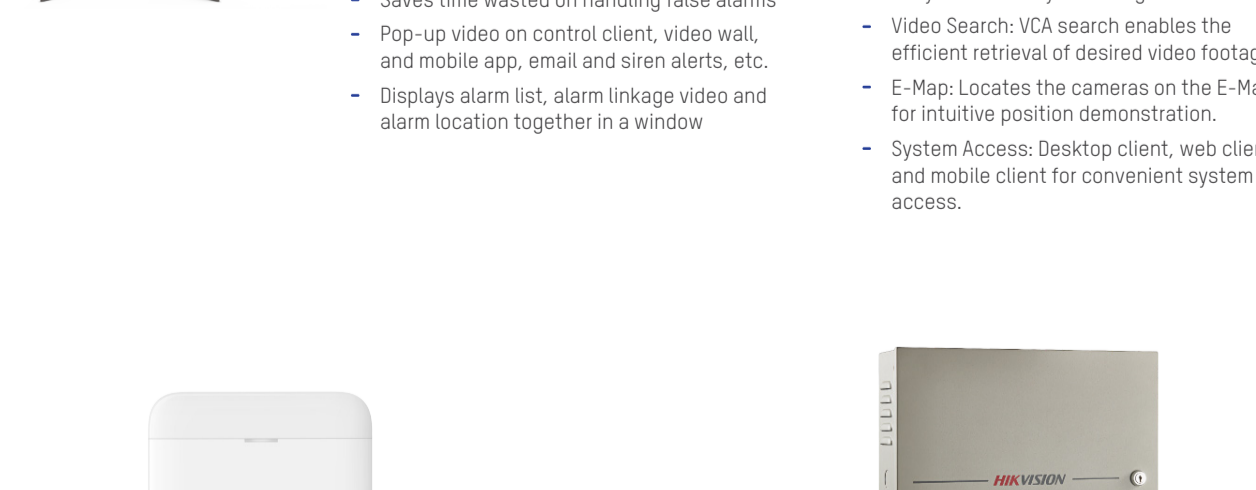

Car Park False Alarm Reduction