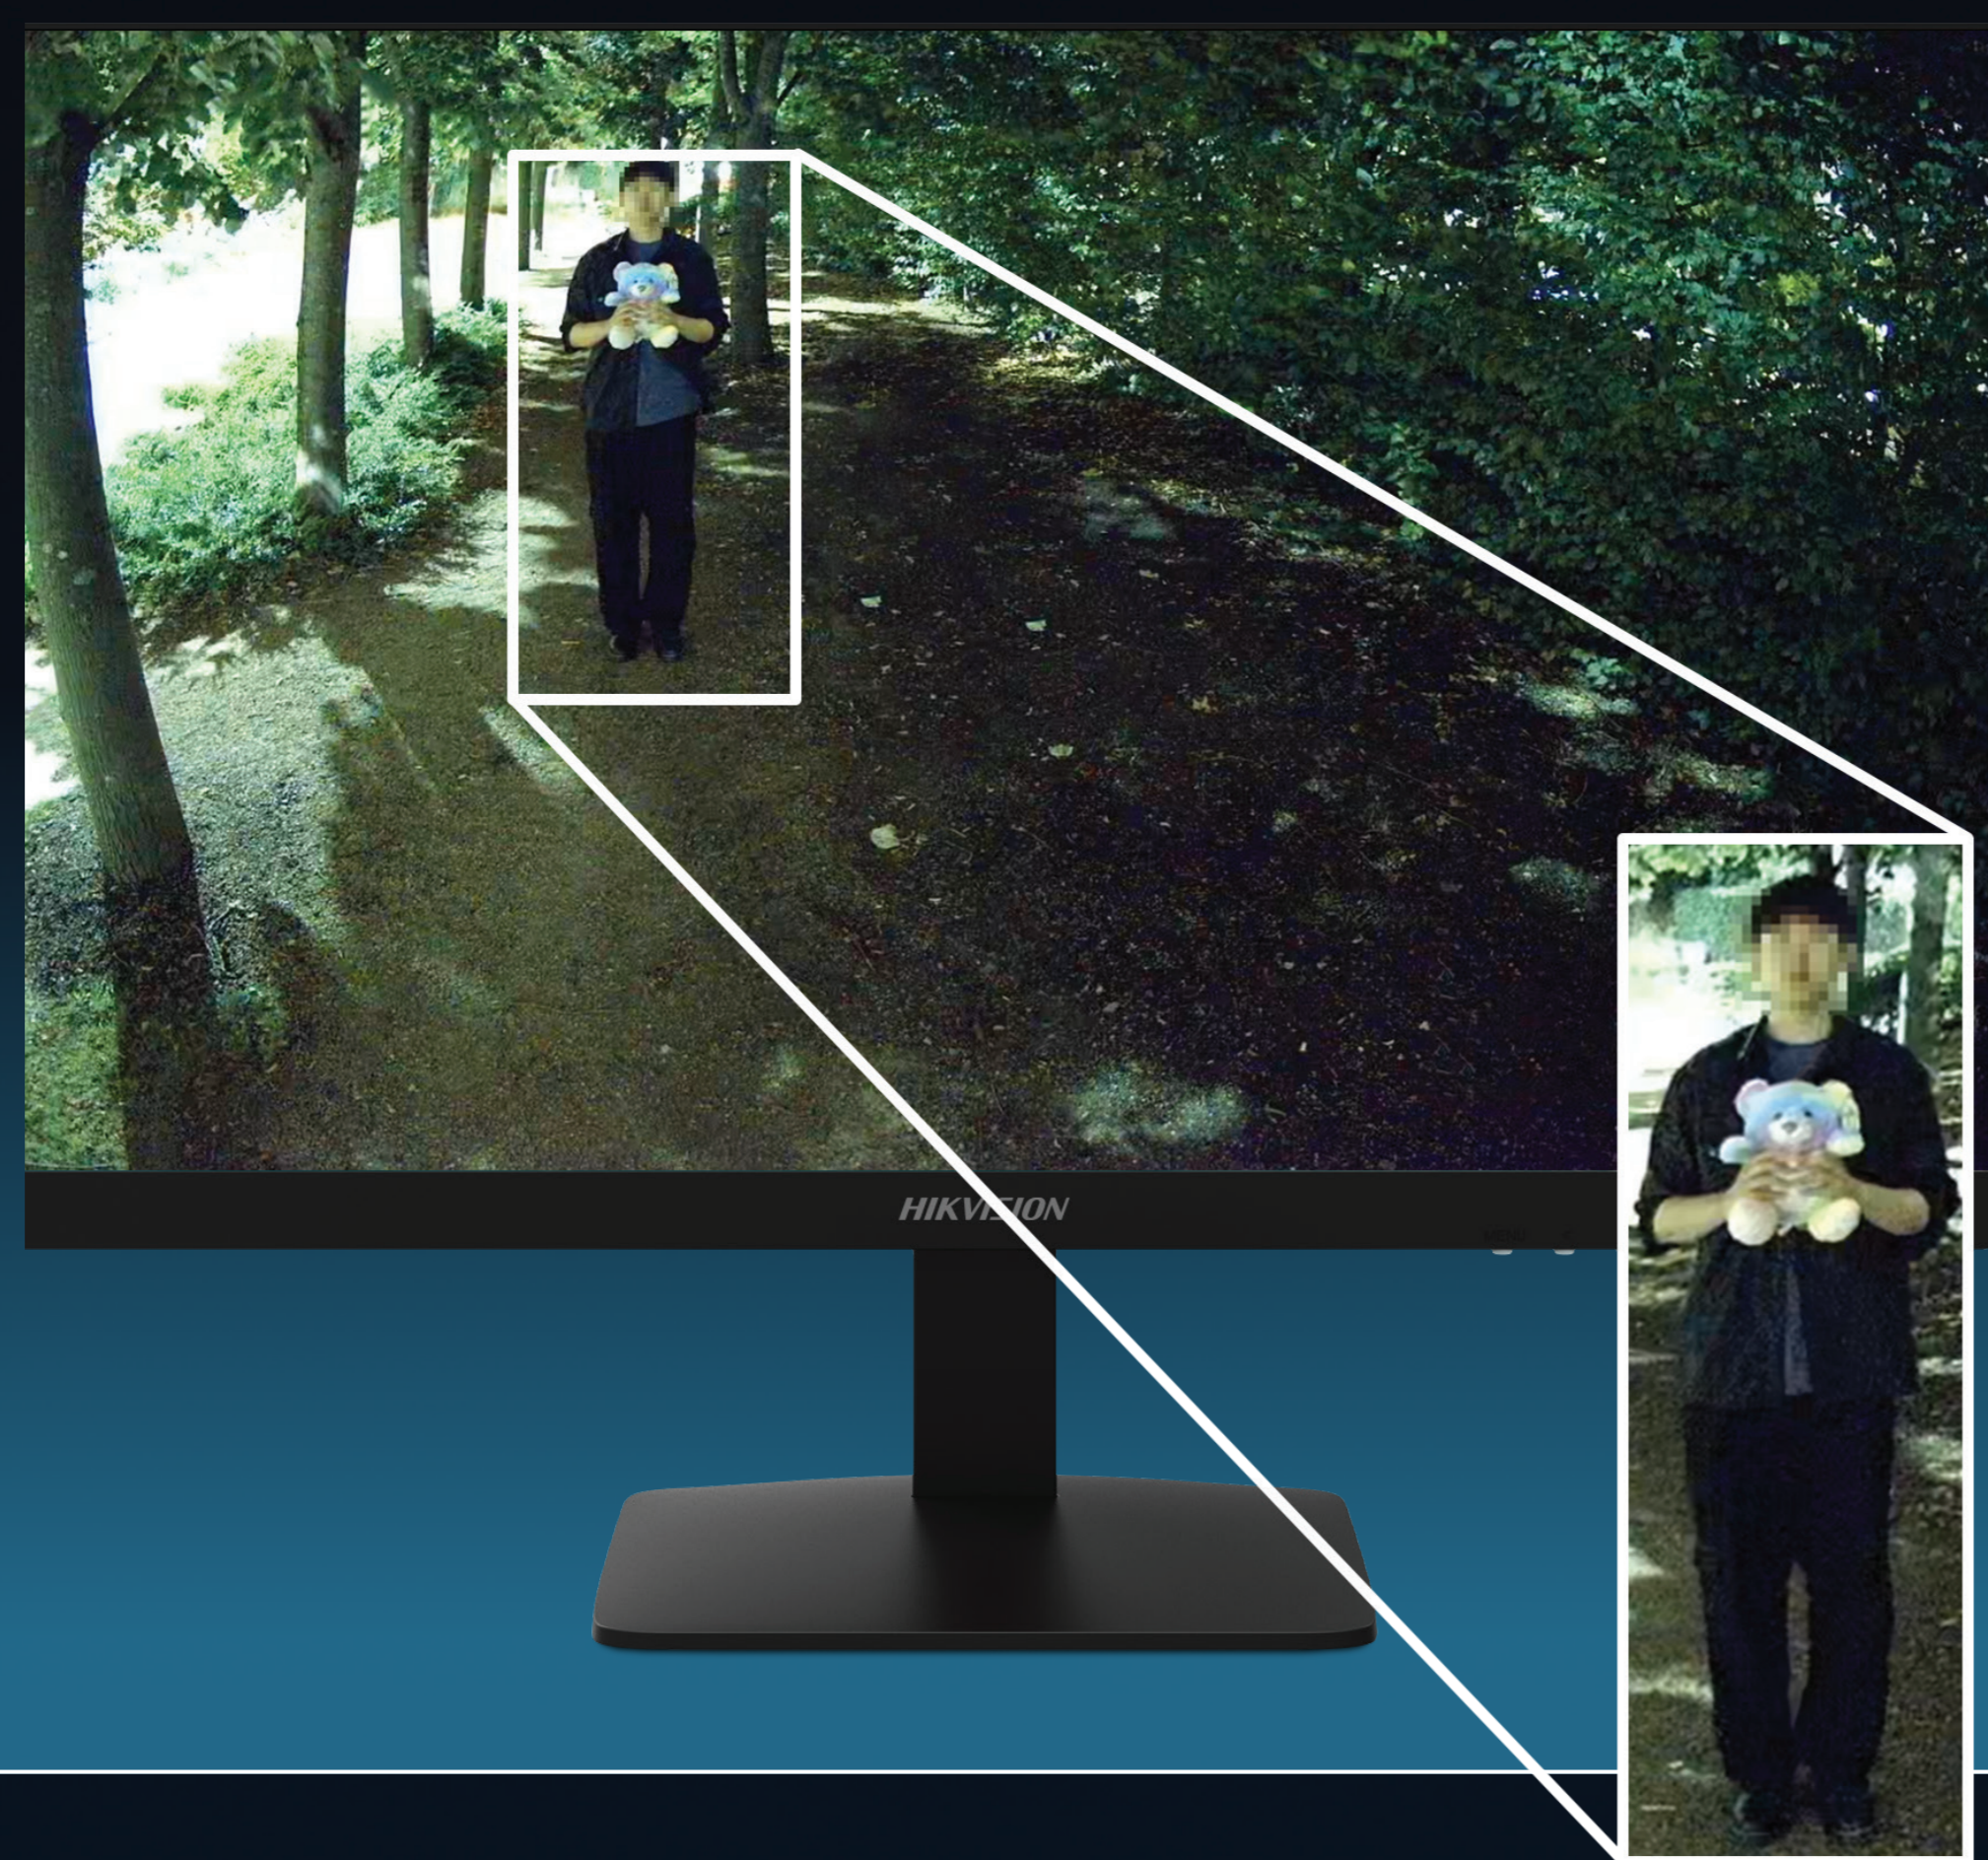

### Turbo Range KF3T(-E)

**16:9 video ratio  
without distortion**  
In live view and playback

**ColorVu Technology**  
Greatest low-light performance -  
down to 0.0003 Lux

**3K resolution**  
Super high definition video

#### Ultimate Visual Experience Without Distortion

The KF3T Series eliminates distortion during video preview and playback, taking advantage of the 16:9 screen ratio of modern monitors

**KF3T Camera with ColorVu Technology**  
16:9