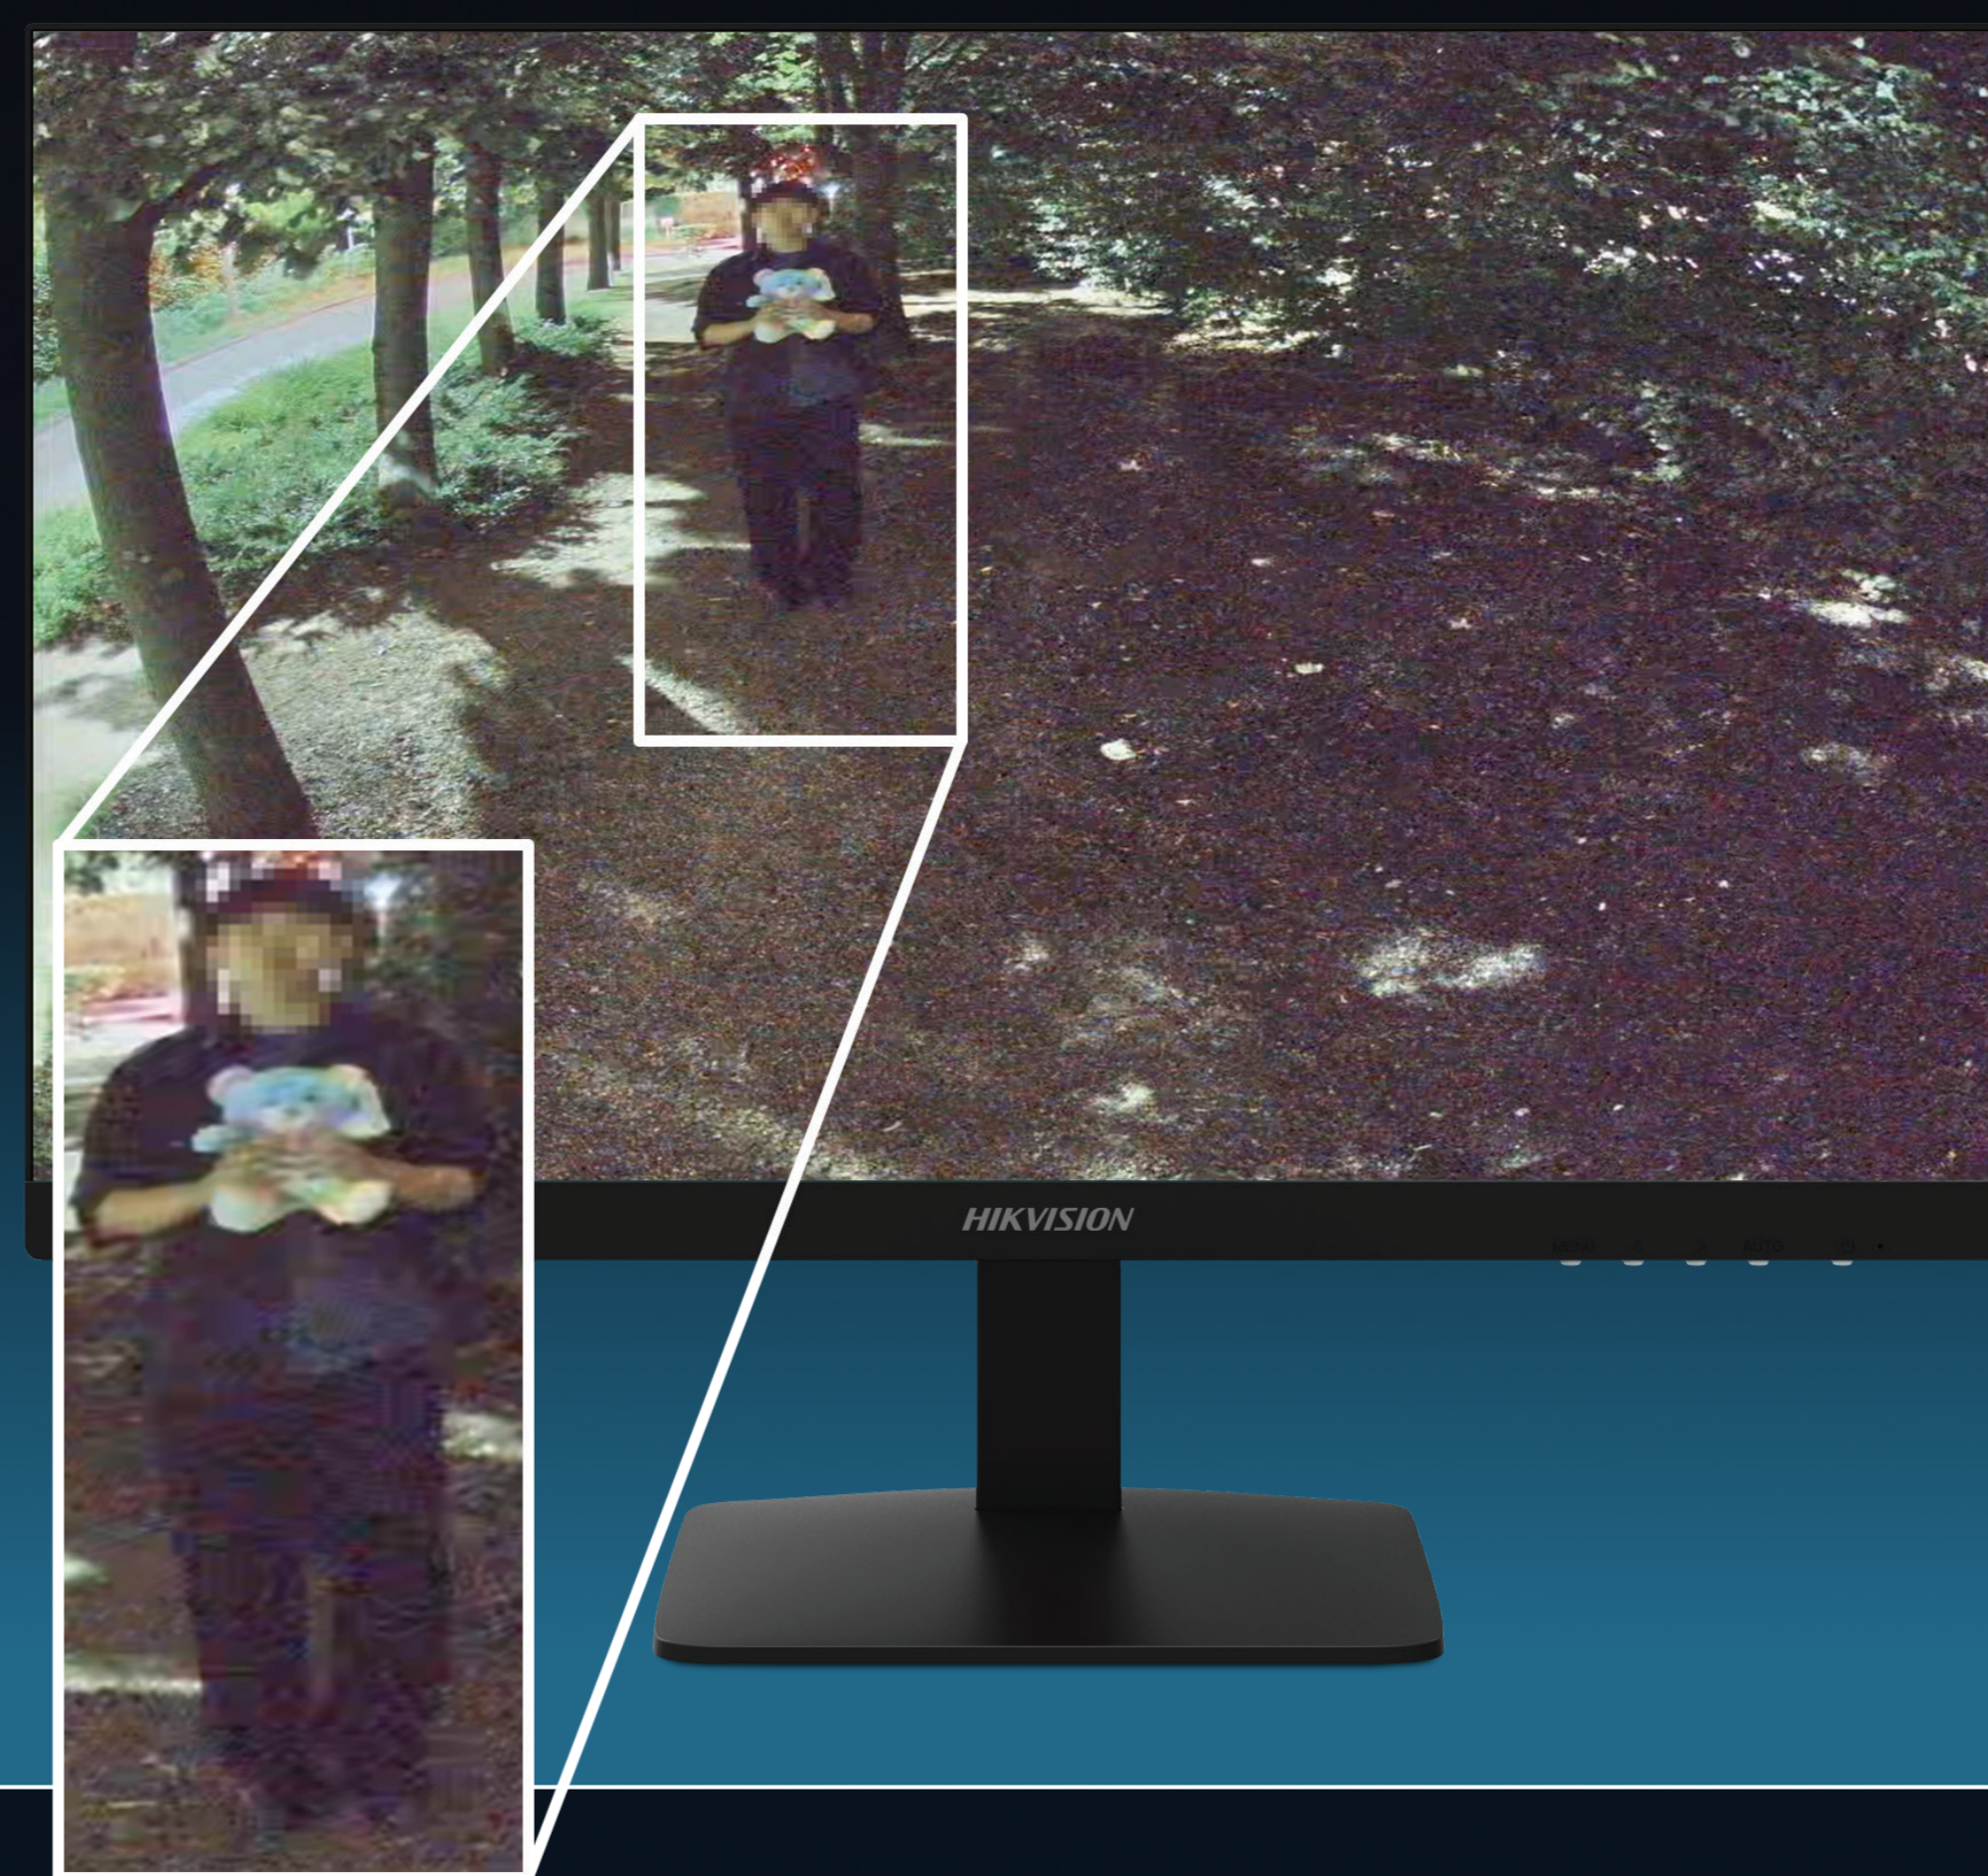

General 5 MP Camera with full colour
4:3 stretched