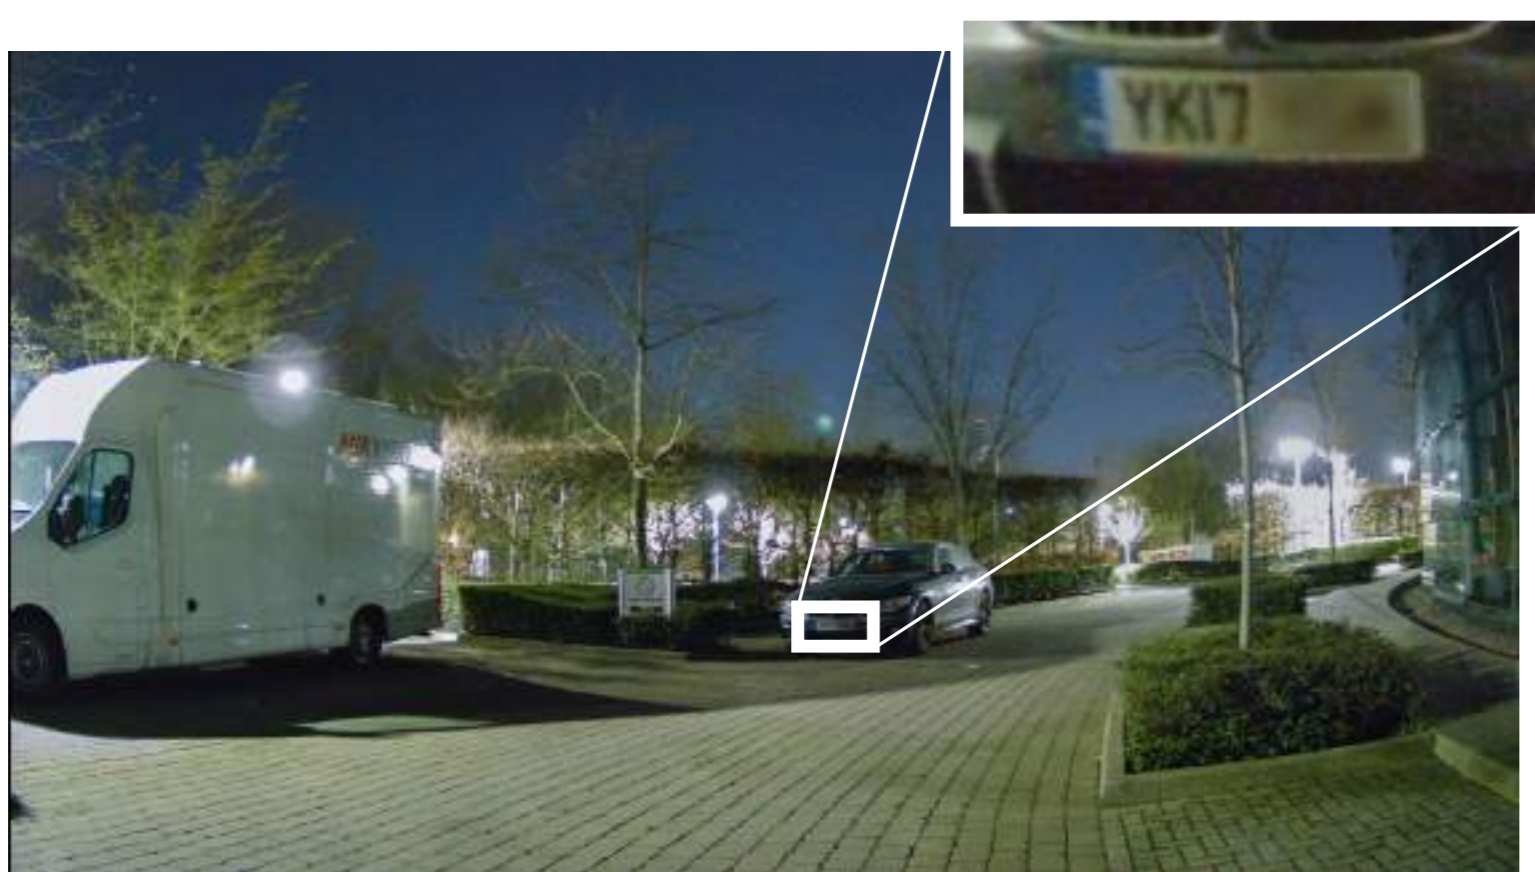

ColorVu 4K
(Lights off)