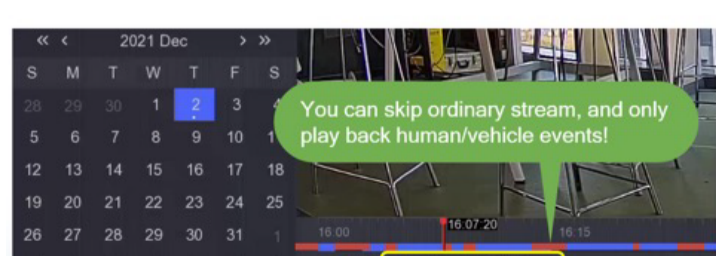

Human/ vehicle perimeter protection for all analog channels

Smart VCA

Smart Playback