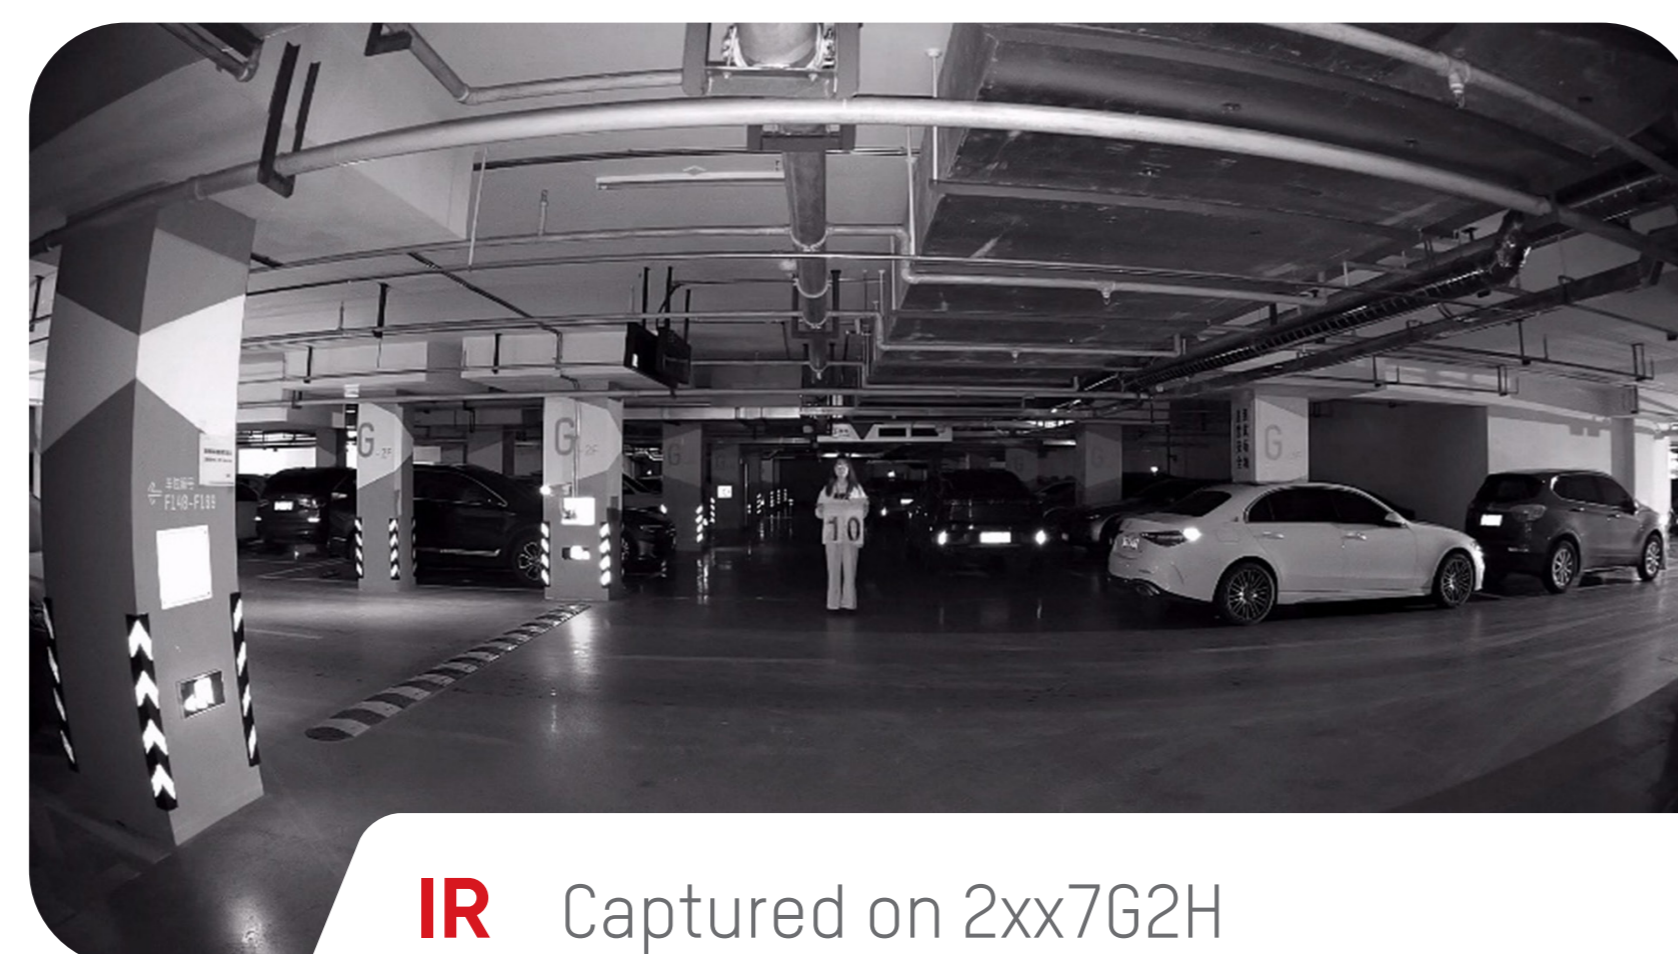

NEW PRO SERIES NETWORK CAMERAS

with **Smart Hybrid Light** & **ColorVu** technologies

Smart Hybrid Light Technology

Switches between IR and white light when a **human** or **vehicle** enters the field of view:

1
IR is switched on when there is no target

2
White light is activated when a person or vehicle enters the target area

3
Switches back to IR when the person or vehicle leaves the target area

IR Captured on 2xx762H