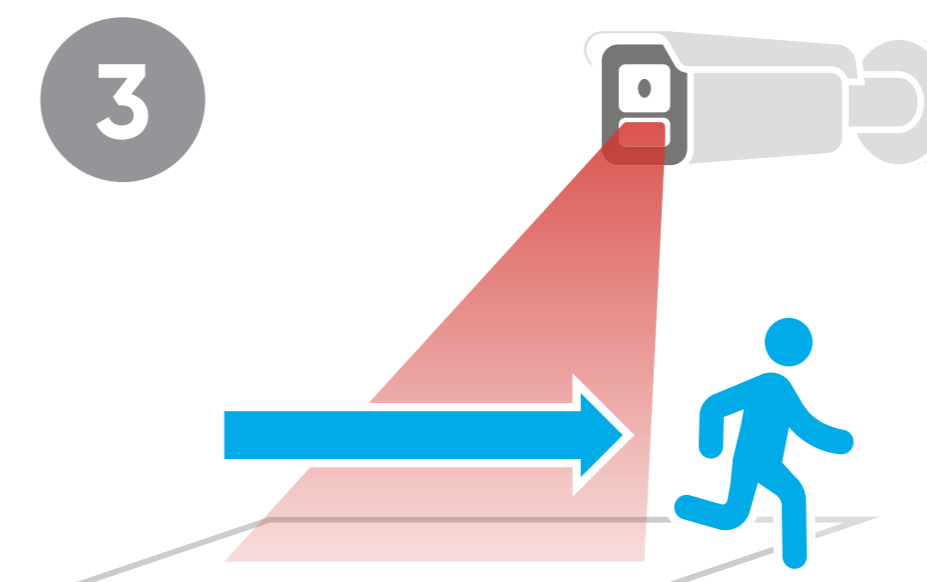

NEW PRO SERIES NETWORK CAMERAS

with **Smart Hybrid Light** & **ColorVu** technologies

Smart Hybrid Light Technology

Switches between IR and white light when a **human** or **vehicle** enters the field of view:

1
IR is switched on when there is no target

2
White light is activated when a person or vehicle enters the target area

3
Switches back to IR when the person or vehicle leaves the target area

IR Captured on 2xx762H