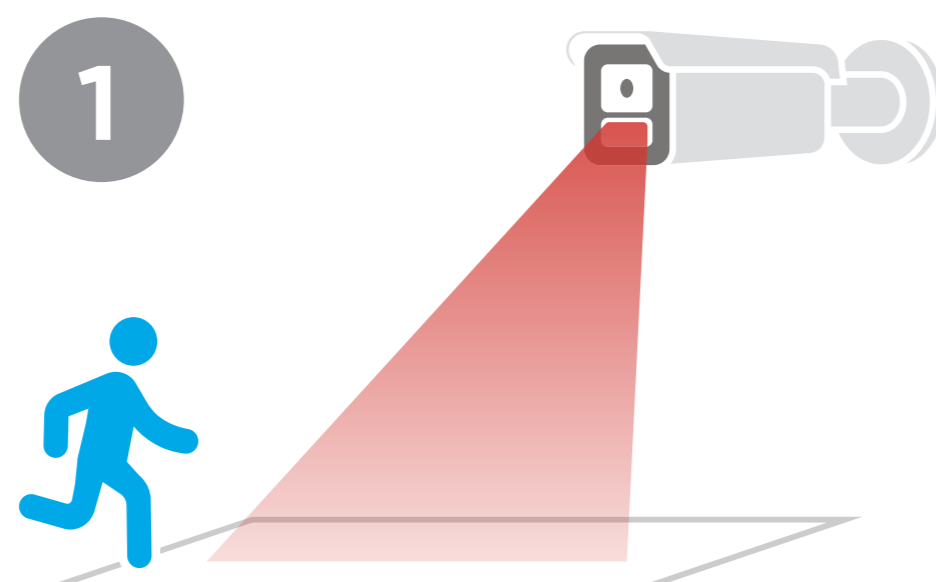

NEW PRO SERIES NETWORK CAMERAS

with **Smart Hybrid Light** & **ColorVu** technologies

Smart Hybrid Light Technology

Switches between IR and white light when a **human** or **vehicle** enters the field of view:

1
IR is switched on when there is no target

2
White light is activated when a person or vehicle enters the target area

3
Switches back to IR when the person or vehicle leaves the target area

IR Captured on 2xx762H