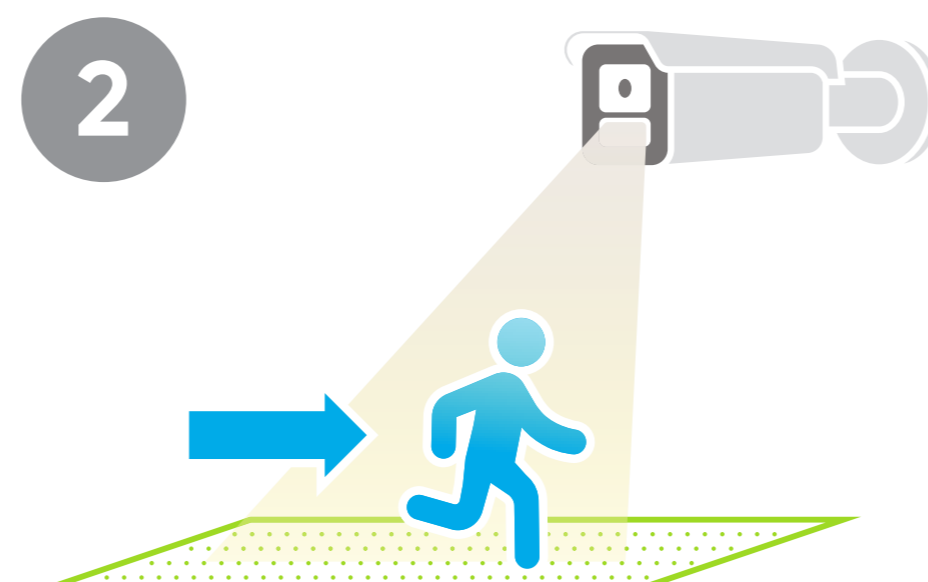

NEW PRO SERIES NETWORK CAMERAS

with **Smart Hybrid Light** & **ColorVu** technologies

Smart Hybrid Light Technology

Switches between IR and white light when a **human** or **vehicle** enters the field of view:

1
IR is switched on when there is no target

2
White light is activated when a person or vehicle enters the target area

3
Switches back to IR when the person or vehicle leaves the target area

IR Captured on 2xx762H