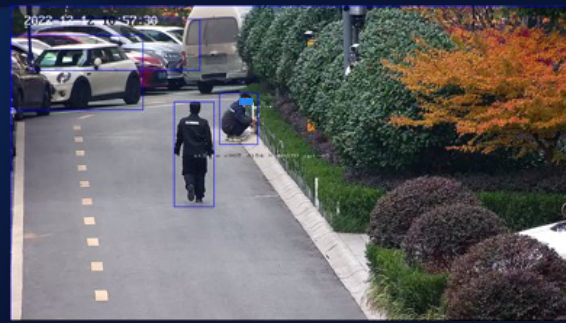

Colorful big picture + clear details

Colorful global panoramic view

Detailed PTZ view

190! Seamless panorama

The 20:9 6 MP panoramic view provides **190!** horizontal FOV and **80!** vertical FOV, covering a wider area in the big picture. Hikvision's innovative panoramic stitching technology can make stitched images **seamless** and **natural**.

No. 2 Smart Linkage

Making object tracking smarter and faster

No. 3 Live Guard

Warning trespassers to minimize property losses

No. 4 Intelligent Analysis

Generating more intelligent applications with software

Smart linkage between two channels

① Intrusion Detection in Panoramic Channel

② Smart linkage with PTZ Channel

Multiple intelligent analyses

With dual AI chips, integrating multiple algorithms into one device is possible. . This design allows one camera to serve multiple purposes in complex scenarios.