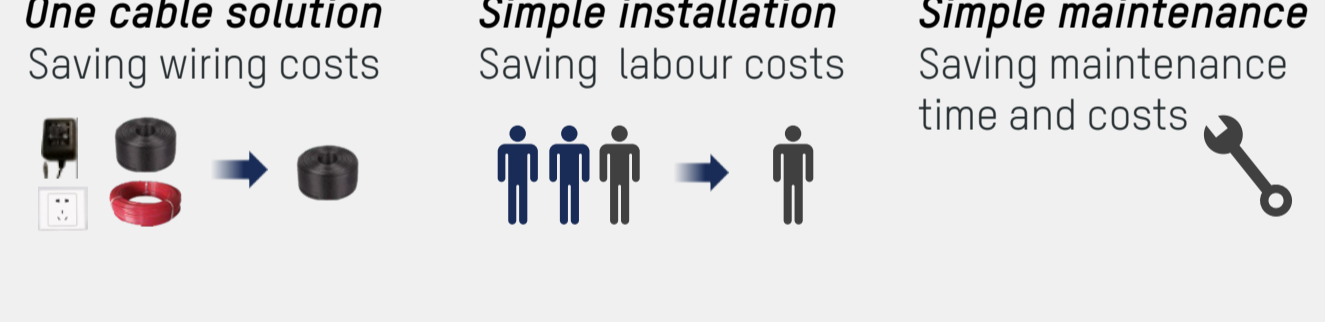

## Power Over Coaxial

Transmits video and power over the same coaxial cable

**One cable solution**  
Saving wiring costs

**Simple installation**  
Saving labour costs

**Simple maintenance**  
Saving maintenance time and costs