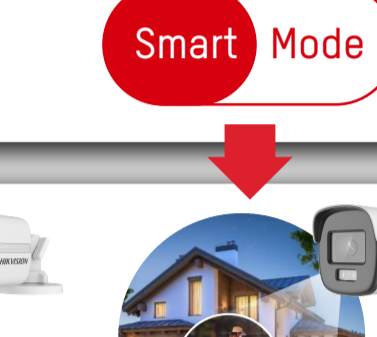

### Frontier Technology

• 3D DNR  
Enables noise to be filtered effectively from the image, even in low light conditions.

• 130 dB WDR

### Reliable Quality

• Active alignment technology  
Guarantees ultra high definition focusing performance

## Smart Hybrid Light Technology

• Use Smart Hybrid Light with ColorVu to switch between IR and white light when a human or vehicle enters field of view.

IR Mode

Smart Mode

White Light Mode (By default)

When there is no target, the IR turns on

When a person/vehicle enters the area, the white light turns on

When the person/vehicle leaves, the IR turns on