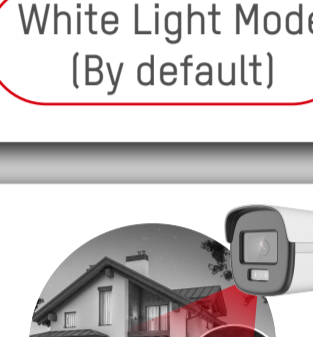

## Smart Hybrid Light Technology

• Use Smart Hybrid Light with ColorVu to switch between IR and white light when a human or vehicle enters field of view.

IR Mode

Smart Mode

White Light Mode (By default)

When there is no target, the IR turns on

When a person/vehicle enters the area, the white light turns on

When the person/vehicle leaves, the IR turns on