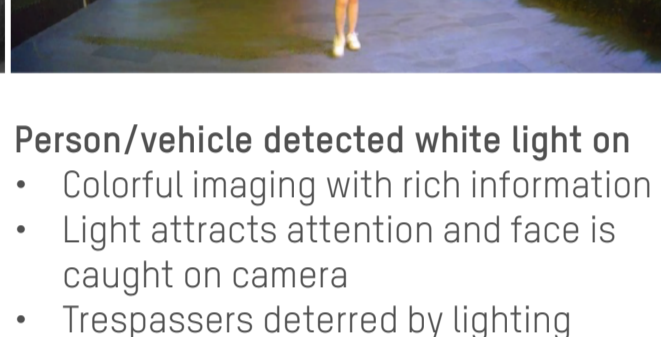

## Smart Hybrid Light Technology

• Use Smart Hybrid Light with ColorVu to switch between IR and white light when a human or vehicle enters field of view.

IR Mode

Smart Mode

White Light Mode (By default)

When there is no target, the IR turns on

When a person/vehicle enters the area, the white light turns on

When the person/vehicle leaves, the IR turns on

## Advantages of Smart Mode

No events IR on  
• Camera is not immediately visible  
• No light pollution

Person/vehicle detected white light on  
• Colorful imaging with rich information  
• Light attracts attention and face is caught on camera  
• Trespassers deterred by lighting