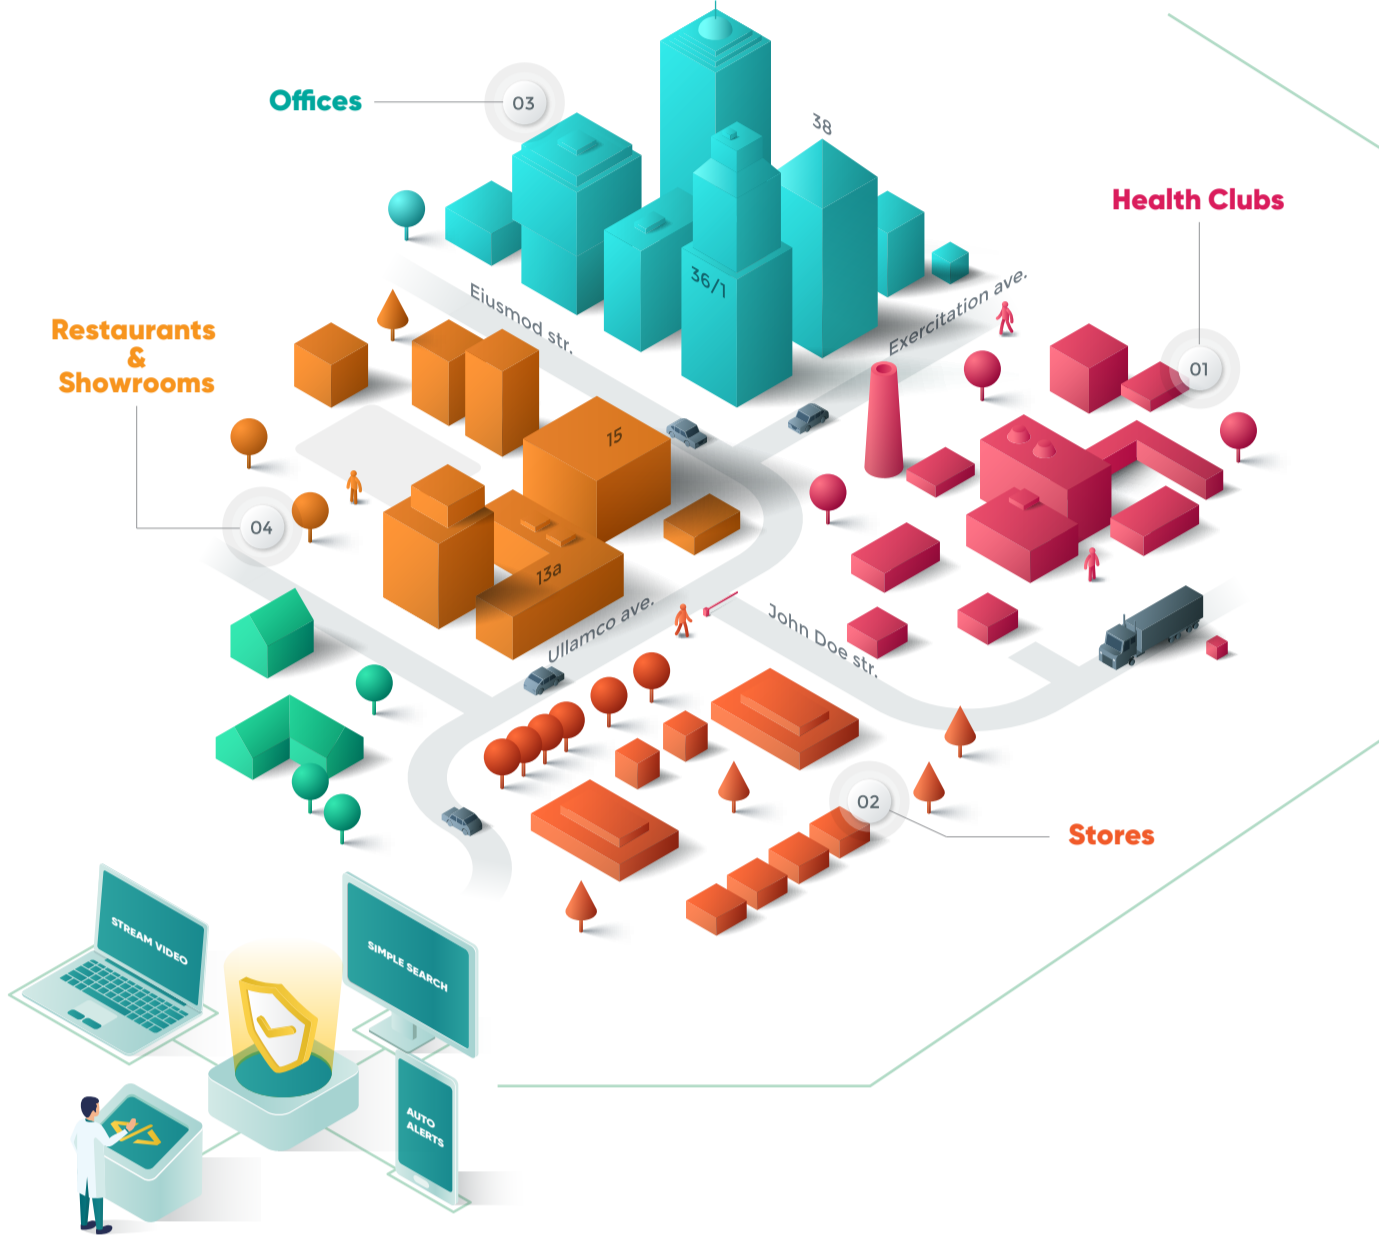

HIKVISION

HikCentral SMB Solution

HikCentral-P-Unified-Global/12

So your business is growing.

You could be exploring new restaurants, shops, showrooms, gyms or maybe your office and teams are expanding. That's brilliant. But scaling up your business can sometimes scale up the size of your headaches, too.

What if there was one technology solution which not only made it simple to manage your video security system, it also centralises practical, smart applications giving your business the competitive edge?

There is. It's called **HikCentral for Small to Medium Businesses** (HikCentral SMB) and it comes from the world leader in video security, Hikvision.

Here's how it works.

MANAGING YOUR VIDEO SECURITY

- **View and control** your video security from one or multiple sites, stores or offices in one place.
- **Stream video** as you need it on your laptop, tablet or mobile.
- **Receive automatic alerts** direct to your devices.
- **More video in less space** because it is optimised for small business networks to store efficiently.
- **Simple search** functionality so you can find the footage when you need it, quickly.
- **Affordable packages** with specially designed low cost license packages just for small & medium businesses in mind.
- **Keep IT costs down** with easily understood, self-managed troubleshooting reports.
- **Free service** for 3 years.
- **Free software** technology updates for 2 years.
- **HikCentral SMB grows along with you** when your business is ready to make the next move.
- **Simple to understand and easy to manage video security**; that's one less headache for you.

- **Parking Management**
Automatically recognise known vehicle number plates. Control who can use your parking facilities, and for how long.

- **People Counting**
Ideal for retail. Measure footfall vs sales receipts. Compare outlet performance.