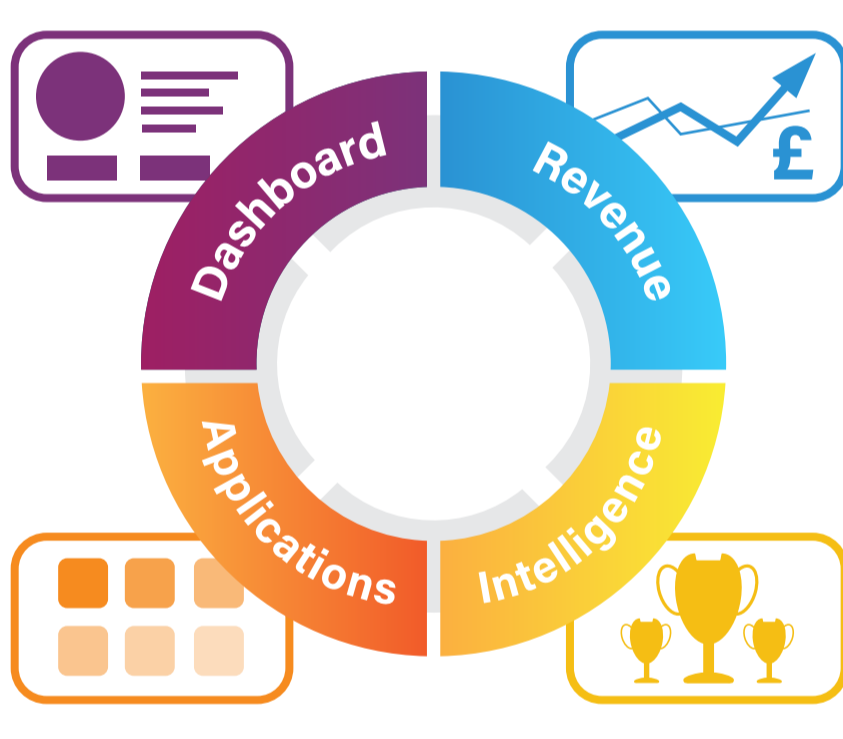

There is. It's called **HikCentral for Small to Medium Businesses** (HikCentral SMB) and it comes from the world leader in video security, Hikvision.

Here's how it works.

MANAGING YOUR VIDEO SECURITY

- **View and control** your video security from one or multiple sites, stores or offices in one place.
- **Stream video** as you need it on your laptop, tablet or mobile.
- **Receive automatic alerts** direct to your devices.
- **More video in less space** because it is optimised for small business networks to store efficiently.
- **Simple search** functionality so you can find the footage when you need it, quickly.
- **Affordable packages** with specially designed low cost license packages just for small & medium businesses in mind.
- **Keep IT costs down** with easily understood, self-managed troubleshooting reports.
- **Free service** for 3 years.
- **Free software** technology updates for 2 years.
- **HikCentral SMB grows along with you** when your business is ready to make the next move.
- **Simple to understand and easy to manage video security**; that's one less headache for you.

DELIVERING PRACTICAL INSIGHTS

- **Easy to understand dashboard** to manage it all and tie all the info together in one place.
- **Revenue and efficiency advantages** without getting bogged down in technical details.

- **Parking Management**
Automatically recognise known vehicle number plates. Control who can use your parking facilities, and for how long.

- **People Counting**
Ideal for retail. Measure footfall vs sales receipts. Compare outlet performance.