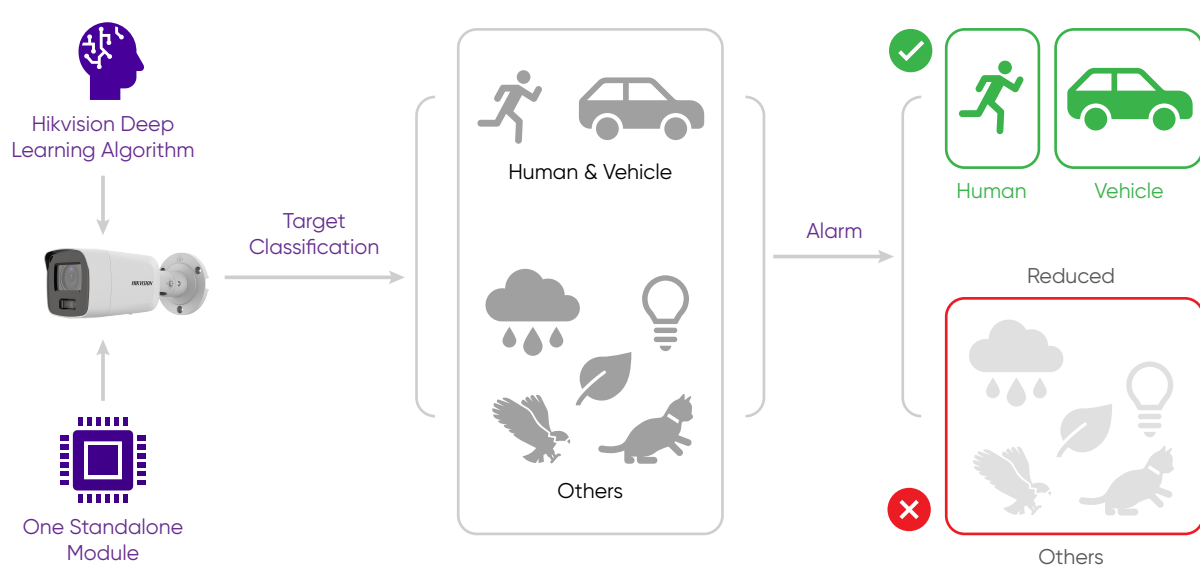

New Pro Series

Experience around-the-clock colourful imaging, now in **4K**

- Advanced Hardware**
 - F1.0 super large aperture
 - 1/1.2" advanced sensor
- Pioneering Technology**
 - 3D Colour technology delivers precise colour rendition to produce accurate, full-colour images.
 - 130 dB WDR
- Reliable Quality**
 - Active alignment technology used in the production of ultra-high definition ColorVu products ensures outstanding quality in every camera.

24/7 Colourful Imaging

4K / 8 MP ColorVu

2 MP ColorVu

4K / 8 MP ColorVu

2 MP ColorVu

AcuSense Technology

AcuSense technology can capture human or vehicle targets with vivid details, providing increased security no matter the time of day or night.

Product Showcase

DS-2CD208762-LU

- 0.0005 lux @ F1.0
- AcuSense
- 4K, 2.8/4/6 mm

DS-2CD2T8762-L

- 130 dB WDR
- -U: built-in mic
- IP67, with supplemental light