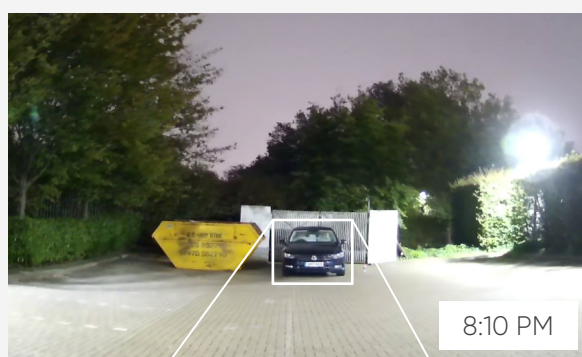

24/7 Colourful Imaging

4K / 8 MP ColorVu

2 MP ColorVu

4K / 8 MP ColorVu

2 MP ColorVu

AcuSense Technology

AcuSense technology can capture human or vehicle targets with vivid details, providing increased security no matter the time of day or night.