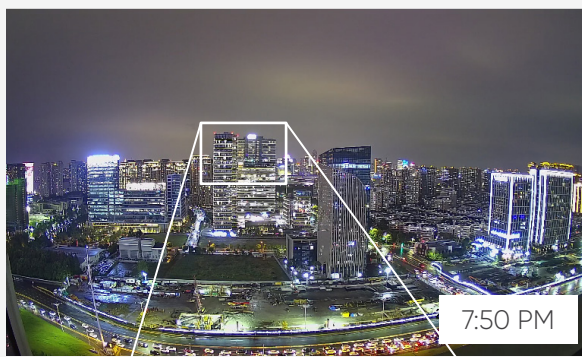

24/7 Colourful Imaging

4K / 8 MP ColorVu

2 MP ColorVu

4K / 8 MP ColorVu

2 MP ColorVu

AcuSense Technology

AcuSense technology can capture human or vehicle targets with vivid details, providing increased security no matter the time of day or night.