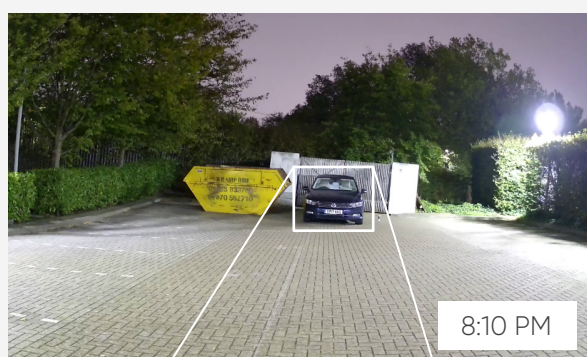

24/7 Colourful Imaging

4K / 8 MP ColorVu

2 MP ColorVu

4K / 8 MP ColorVu

2 MP ColorVu

AcuSense Technology

AcuSense technology can capture human or vehicle targets with vivid details, providing increased security no matter the time of day or night.