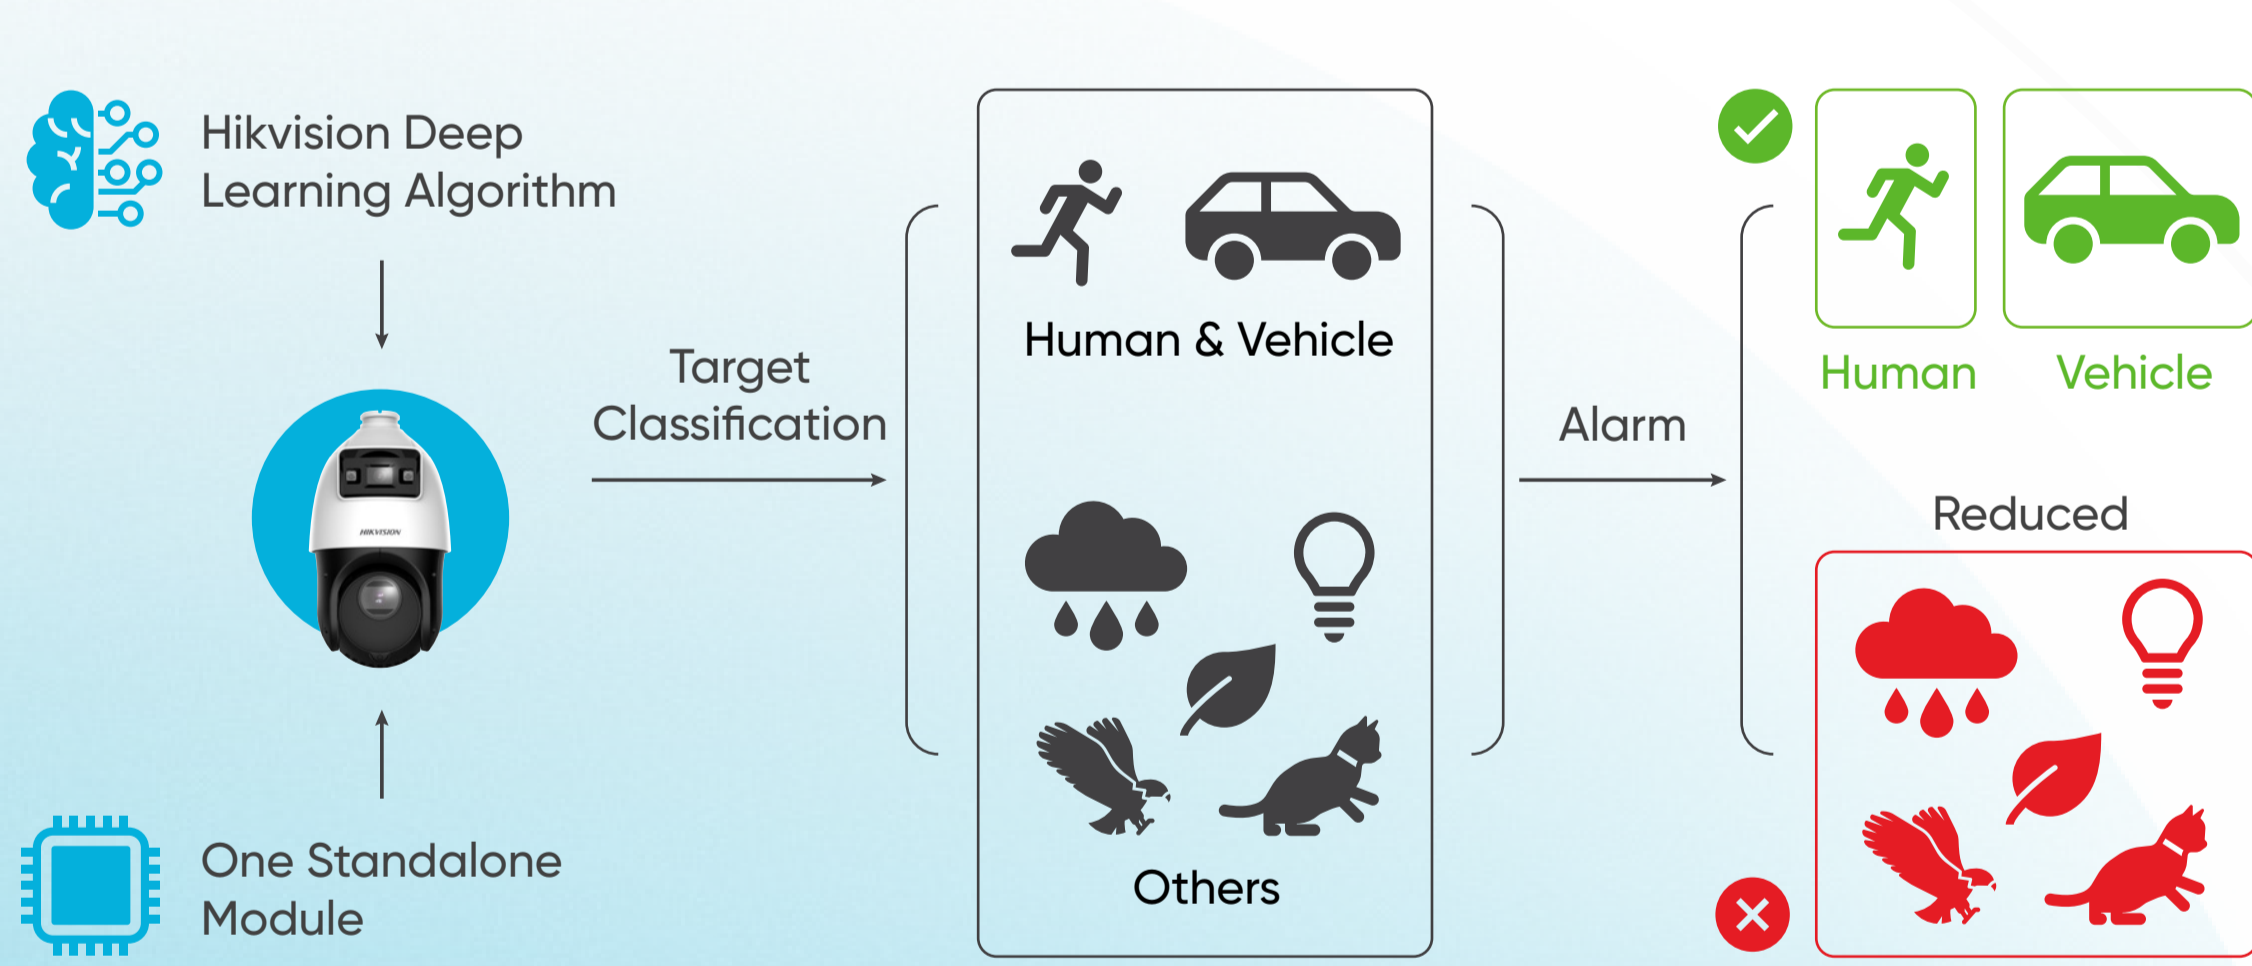

INTRODUCING OUR SMALLEST TANDEM VU PTZ CAMERA

4-inch TandemVu PTZ Camera

Big Picture & Details in One View

The TandemVu PTZ cameras integrate a bullet camera and a PTZ camera in one unit. The overall view remains visible even during the pan, tilt, and zoom maneuvers. Users get to see everything and miss nothing at any given moment, getting unparalleled situational awareness from the moment they set the camera up.

Conventional PTZ Issues

Single PTZ Camera

Loses coverage during zoom, pan and tilt manoeuvres

Single PTZ + Fixed Camera

Product Features

Static
ColorVu
Technology

PTZ
Powered by
DarkFighter

3D Positioning improves Live View efficiency

3D Positioning function enables users to view the detailed image from the PTZ channel with high efficiency by marking the target area in the bullet channel. A 3D model is created with automatic calibration results using coordinates and positions of both the bullet and PTZ channels.

AcuSense Technology brings intelligence and efficiency

Accurate Human/Vehicle Classification
AcuSense Technology detects targets and classifies them into human and vehicle categories, while disregarding others.
**AcuSense Technology supported on both channels*