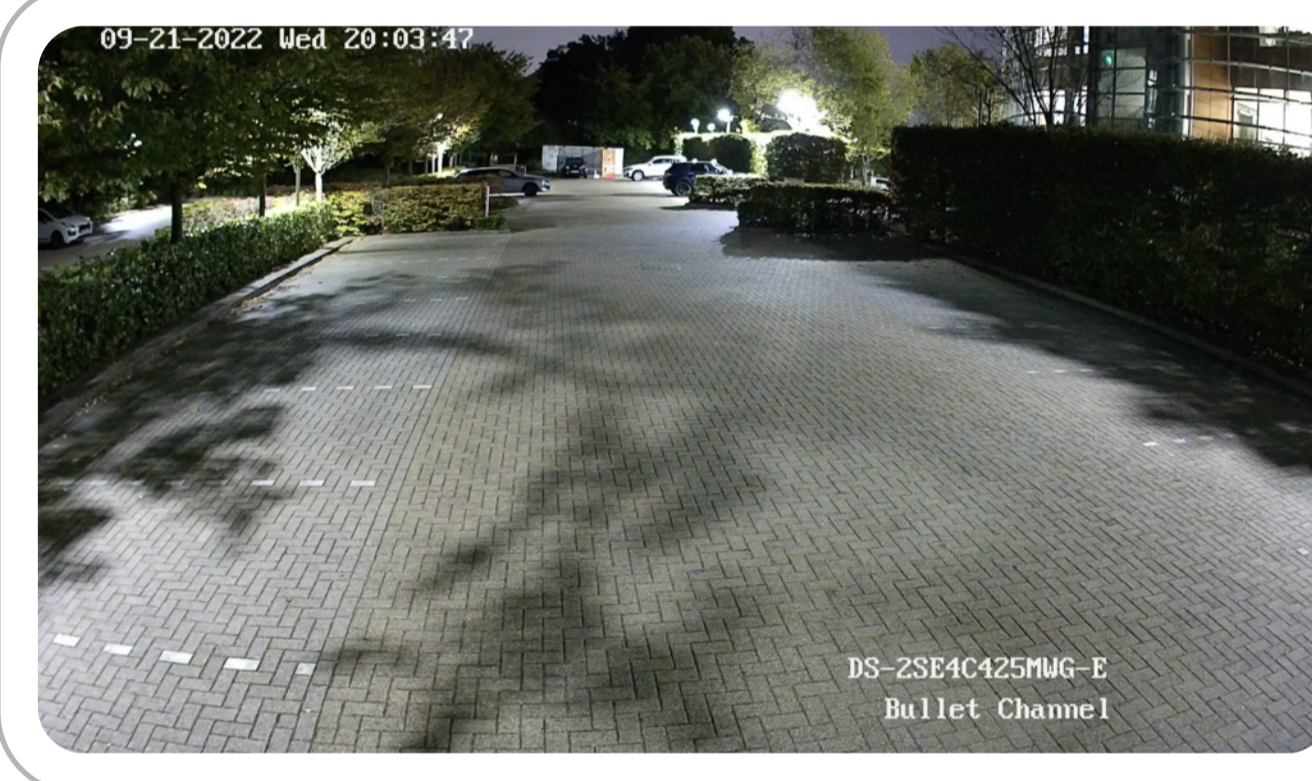

INTRODUCING OUR SMALLEST TANDEM VU PTZ CAMERA

4-inch TandemVu PTZ Camera

Big Picture & Details in One View

The TandemVu PTZ cameras integrate a bullet camera and a PTZ camera in one unit. The overall view remains visible even during the pan, tilt, and zoom maneuvers. Users get to see everything and miss nothing at any given moment, getting unparalleled situational awareness from the moment they set the camera up.

Conventional PTZ Issues

Single PTZ Camera

Loses coverage during zoom, pan and tilt manoeuvres

Single PTZ + Fixed Camera

Product Features

Static
ColorVu
Technology

PTZ
Powered by
DarkFighter

3D Positioning improves Live View efficiency

3D Positioning function enables users to view the detailed image from the PTZ channel with high efficiency by marking the target area in the bullet channel. A 3D model is created with automatic calibration results using coordinates and positions of both the bullet and PTZ channels.