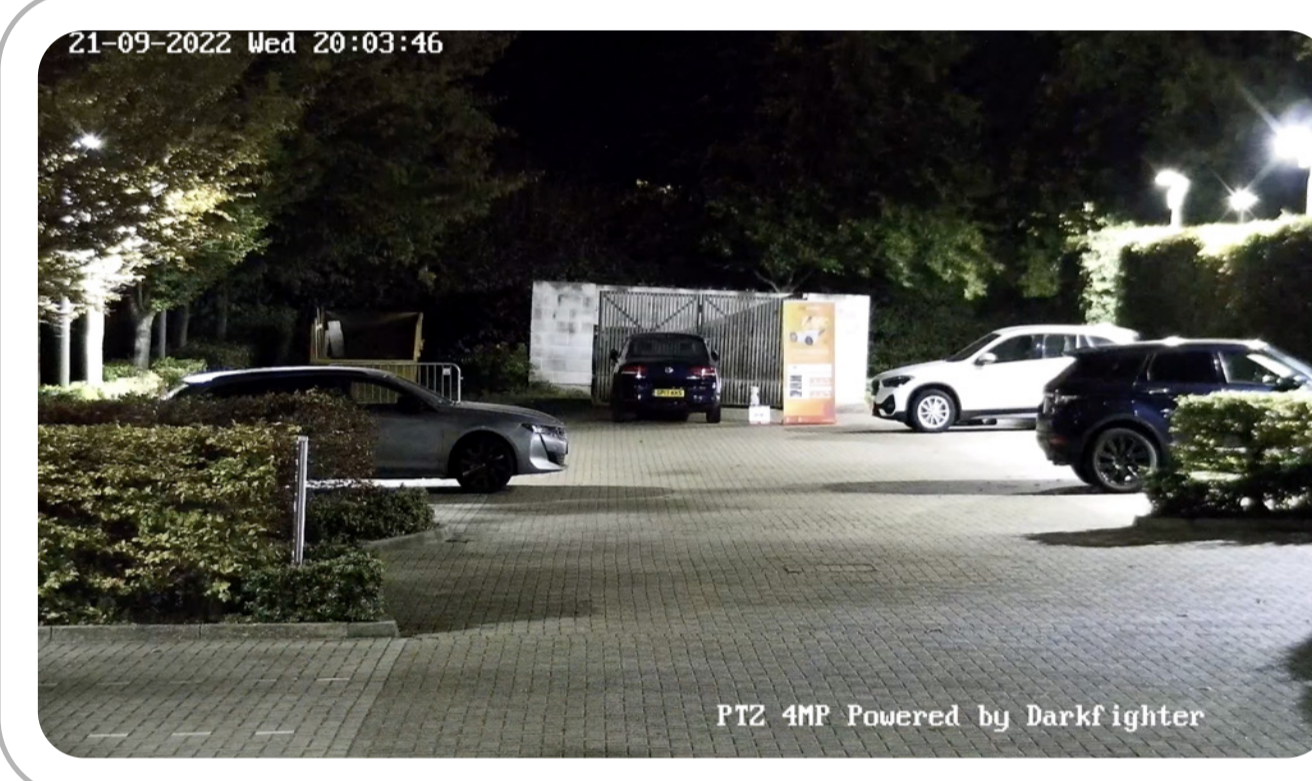

INTRODUCING OUR SMALLEST TANDEM VU PTZ CAMERA

4-inch TandemVu PTZ Camera

Big Picture & Details in One View

The TandemVu PTZ cameras integrate a bullet camera and a PTZ camera in one unit. The overall view remains visible even during the pan, tilt, and zoom maneuvers. Users get to see everything and miss nothing at any given moment, getting unparalleled situational awareness from the moment they set the camera up.

Conventional PTZ Issues

Single PTZ Camera

Loses coverage during zoom, pan and tilt manoeuvres

Single PTZ + Fixed Camera

Product Features

Static
ColorVu
Technology

PTZ
Powered by
DarkFighter

3D Positioning improves Live View efficiency

3D Positioning function enables users to view the detailed image from the PTZ channel with high efficiency by marking the target area in the bullet channel. A 3D model is created with automatic calibration results using coordinates and positions of both the bullet and PTZ channels.