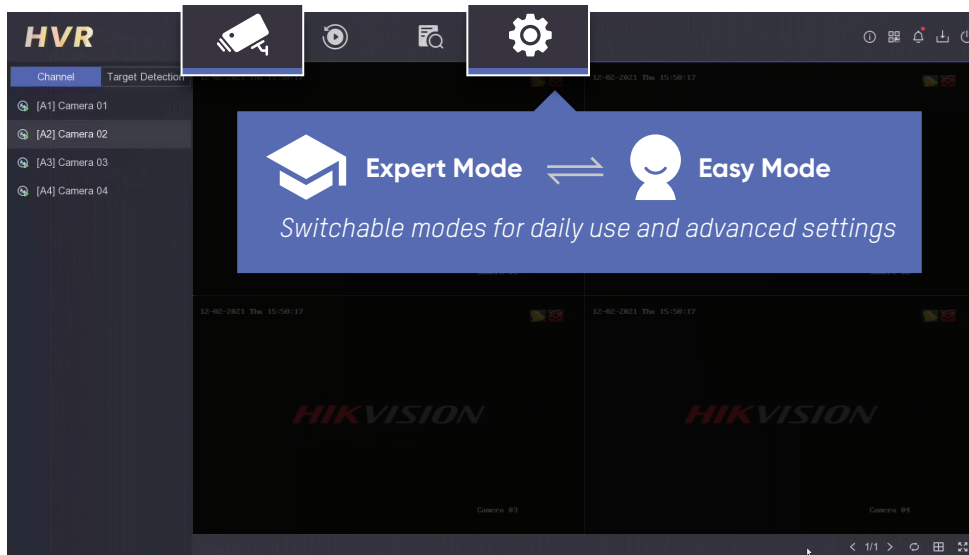

HIKVISION

New DVR Pro Series With AcuSense

Delivering an Easy & Efficient
User Experience

Module Features

User-friendly design and layout

“User-centered” design has become increasingly popular, and Hikvision is right there – creating highly usable and accessible security products. Read on to learn more about how this DVR from Hikvision demonstrates this new trend.

Straight forward column design for intuitive operations, such as Live Viewing, Playback, Search and Configuration

Smart Functions with Motion Detection 2.0

Set by default, models with AcuSense technology detect human/vehicle targets from Turbo HD analog streams, providing real-time alerts and **quick post-event searches**.

Users may turn to the **Target Detection** column in the live view window for more enhanced imaging of detected targets.

Users can easily **search for targets and events** on the recorded channel.

Captured target snapshots can be found in the search results, so that users can easily find targets of interest.

Smart Playback is available in case you need to find detailed evidence.

Captured target snapshots can be found in the search results, so that users can easily find targets of interest.

Product Showcase

1 SATA Interface