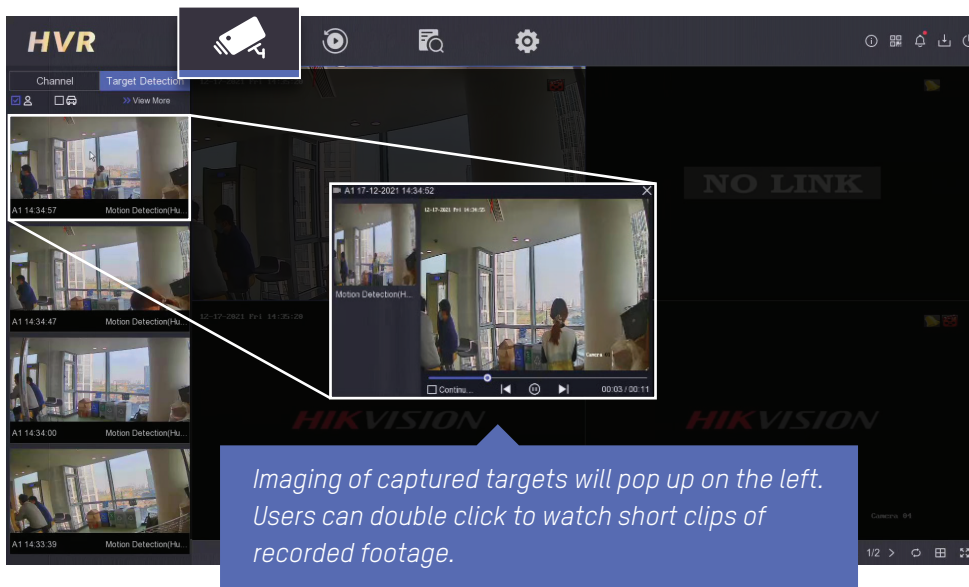

Straight forward column design for intuitive operations, such as Live Viewing, Playback, Search and Configuration

Smart Functions with Motion Detection 2.0

Set by default, models with AcuSense technology detect human/vehicle targets from Turbo HD analog streams, providing real-time alerts and **quick post-event searches**.

Users may turn to the **Target Detection** column in the live view window for more enhanced imaging of detected targets.

Users can easily **search for targets and events** on the recorded channel.

Captured target snapshots can be found in the search results, so that users can easily find targets of interest.

Smart Playback is available in case you need to find detailed evidence.

Captured target snapshots can be found in the search results, so that users can easily find targets of interest.

Product Showcase

1 SATA Interface