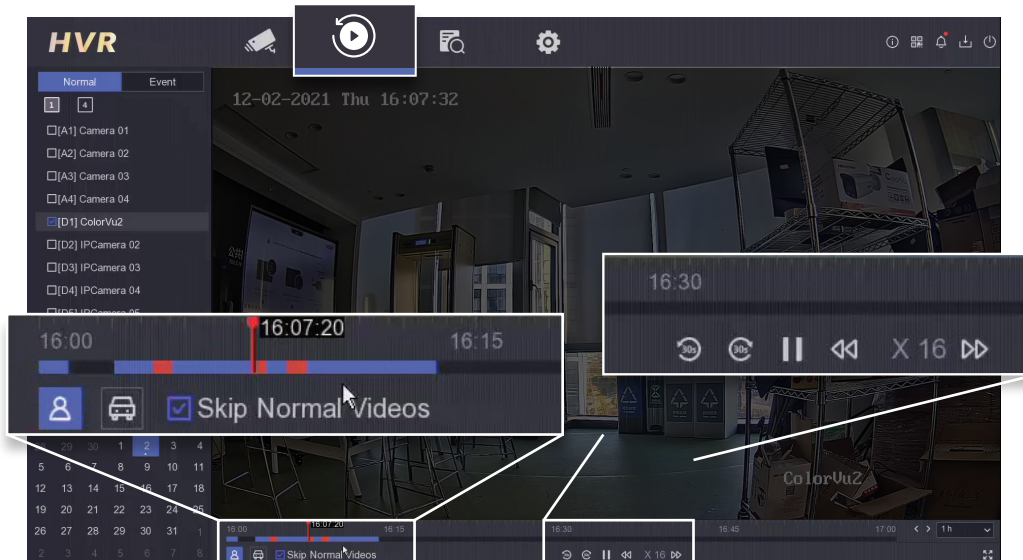

Straight forward column design for intuitive operations, such as Live Viewing, Playback, Search and Configuration

Smart Functions with Motion Detection 2.0

Set by default, models with AcuSense technology detect human/vehicle targets from Turbo HD analog streams, providing real-time alerts and **quick post-event searches**.

Users may turn to the **Target Detection** column in the live view window for more enhanced imaging of detected targets.

Users can easily **search for targets and events** on the recorded channel.

Captured target snapshots can be found in the search results, so that users can easily find targets of interest.

Smart Playback is available in case you need to find detailed evidence.

Captured target snapshots can be found in the search results, so that users can easily find targets of interest.

Product Showcase

1 SATA Interface