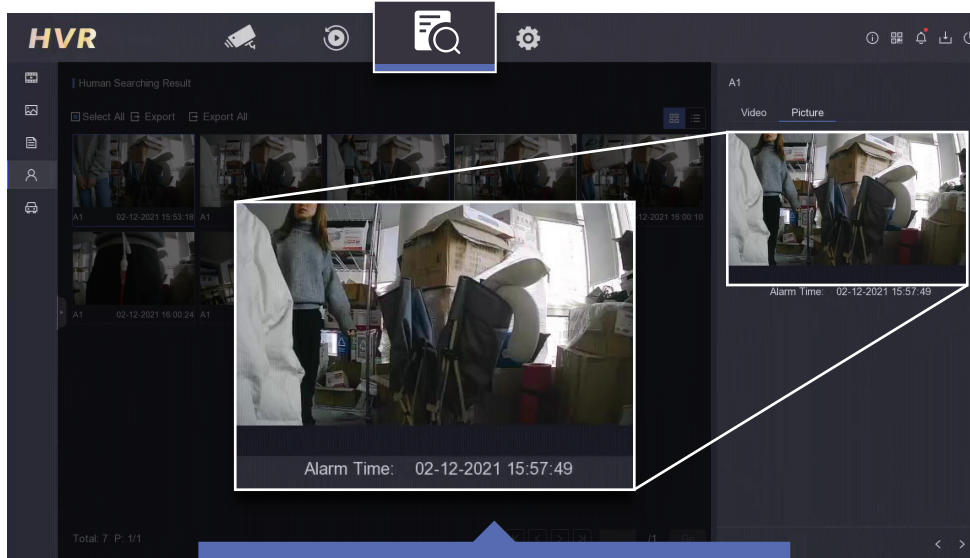

Straight forward column design for intuitive operations, such as Live Viewing, Playback, Search and Configuration

Smart Functions with Motion Detection 2.0

Set by default, models with AcuSense technology detect human/vehicle targets from Turbo HD analog streams, providing real-time alerts and **quick post-event searches**.

Users may turn to the **Target Detection** column in the live view window for more enhanced imaging of detected targets.

Users can easily **search for targets and events** on the recorded channel.

Captured target snapshots can be found in the search results, so that users can easily find targets of interest.

Smart Playback is available in case you need to find detailed evidence.

Captured target snapshots can be found in the search results, so that users can easily find targets of interest.

Product Showcase

1 SATA Interface