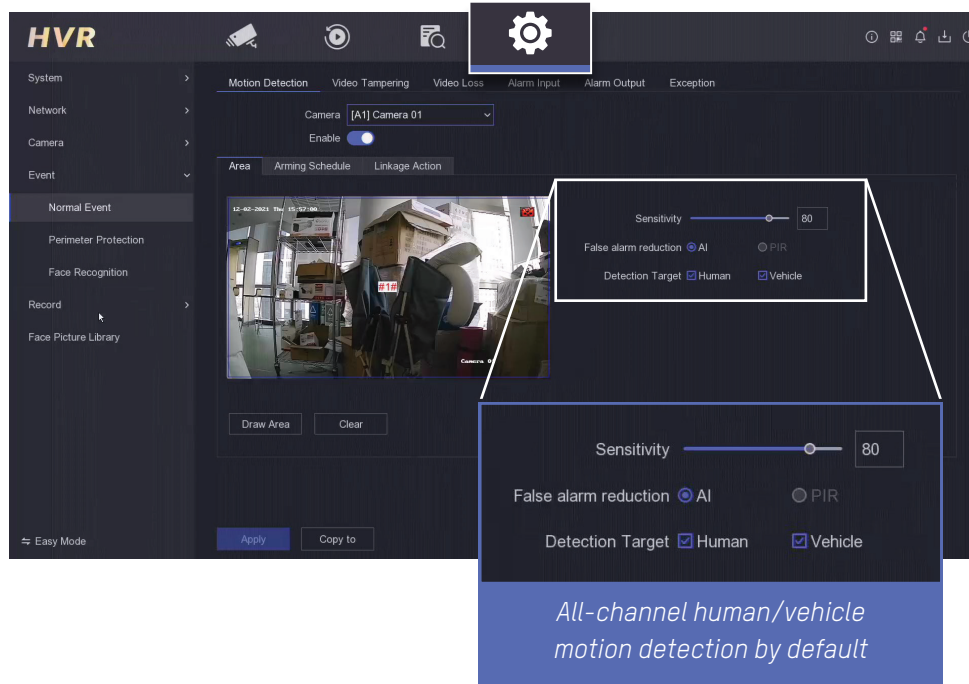

HIKVISION

New DVR Pro Series With AcuSense

Delivering an Easy & Efficient
User Experience

Module Features

User-friendly design and layout

“User-centered” design has become increasingly popular, and Hikvision is right there – creating highly usable and accessible security products. Read on to learn more about how this DVR from Hikvision demonstrates this new trend.

Straight forward column design for intuitive operations, such as Live Viewing, Playback, Search and Configuration

Smart Functions with Motion Detection 2.0

Set by default, models with AcuSense technology detect human/vehicle targets from Turbo HD analog streams, providing real-time alerts and **quick post-event searches**.

Users may turn to the **Target Detection** column in the live view window for more enhanced imaging of detected targets.

Users can easily **search for targets and events** on the recorded channel.

Captured target snapshots can be found in the search results, so that users can easily find targets of interest.

Smart Playback is available in case you need to find detailed evidence.

Captured target snapshots can be found in the search results, so that users can easily find targets of interest.

Product Showcase

1 SATA Interface