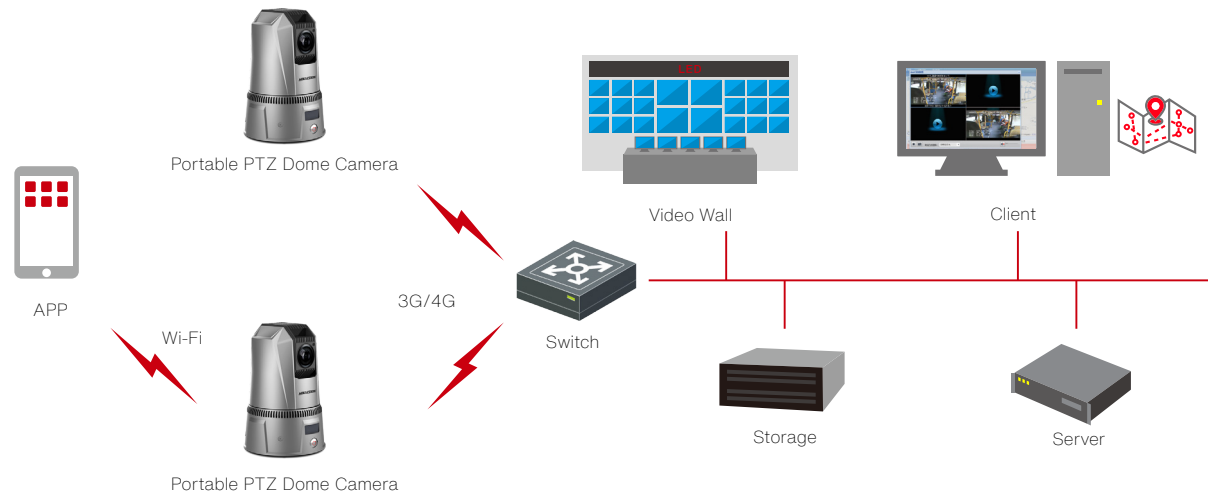

Portable PTZ Dome Camera

Model	ids-MCD202-B
Image	
Video Compression	H.265/MJPEG/H.264
Video	50 Hz: 25 fps (1920 * 1080, 1280 * 720) 60 Hz: 30 fps (1920 * 1080, 1280 * 720)
Zoom	30× optical zoom, 16× digital zoom
PTZ	Movement Range (Pan) 360° endless Movement Range (Tilt) -20° to 90° (Auto-flip)
IR Distance	Up to 100 m
External Interface	Network interface; Bluetooth and power interface
Wireless Transmission	FDD LTE: Band 1, Band 3, Band 7, Band 8, Band 20 WCDMA/HSDPA/HSUPA/HSPA+: Band 1, Band 8 GSM/GPRS/EDGE: 900 MHz/1800 MHz 802.11 b/g/n/ac, 2.4 GHz/5.8 GHz, supporting Wi-Fi AP remote live view
Speaker and Microphone	Built-in
LED Screen	Built-in
Positioning	GPS
Protection Level	IP66 standard; TVS 4000V lightning protection, surge protection and voltage transient protection
On-board Storage	Built-in dual TF card slots, up to 256 GB for each TF card
Battery	Pluggable battery for continuous work, up to 9 hours
Intelligent Function	LPR/Face Capture (one of algorithms can operate at a time)