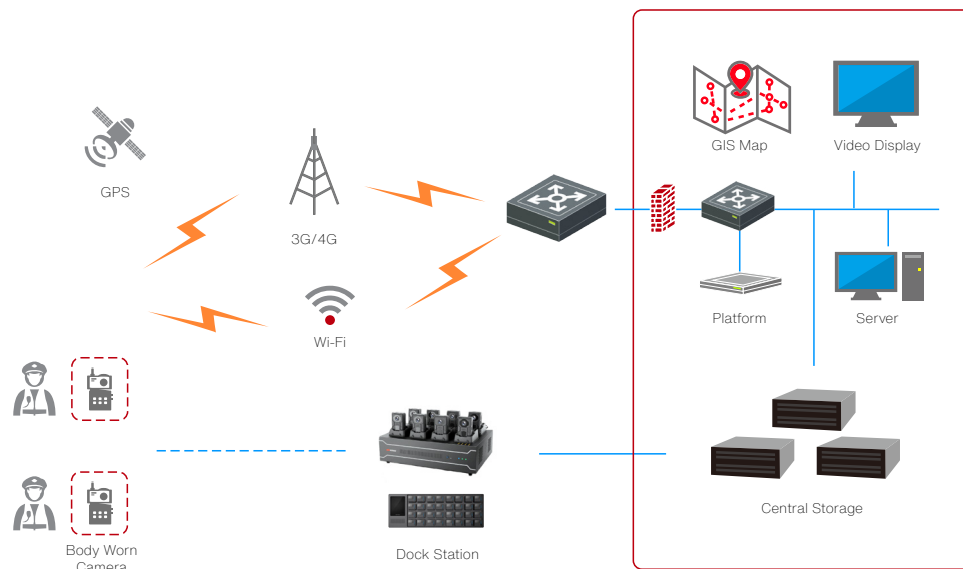

Body Worn Camera

Model	DS-MCW405	DS-MCW407
Image	HOT	HOT
System	Linux	Linux
Video Compression	H.264/H.265	H.264/H.265
Video	1080p/25 fps, 720p/25 fps	1080p/25 fps, 720p/25 fps
Picture	N/A	5M,16M,30M,40M
Display	No Screen	2.0" TFT LCD
IR Illuminators	Support	Support
Wireless Transmission	Not support	FDD LTE: Band 1, Band 2, Band 3, Band 4, Band 5, Band 7, Band 8, Band 20 WCDMA/HSDPA/HSUPA/HSPA+: Band 1, Band 2, Band 5, Band 8
Wi-Fi	802.11 b/g/n	802.11b/g/n
Positioning	Built-in GPS module	Built-in GPS module
Protection Level	IP67	IP67
On-board Storage	32GB	32G (up to 256G)
Battery	A battery with 2,800 mAh capacity which can record videos up to 12 hours in 720p resolution and 10 hours in 1080p resolution	A battery with 3,220mAh capacity which can record videos up to 12 hours in 720p resolution and 11 hours in 1080p resolution
Dimensions	75 × 55 × 24 mm (3.0 × 2.2 × 0.9 inch)	82.6 × 58 × 29 mm (3.7 × 2.4 × 1.1 inch)