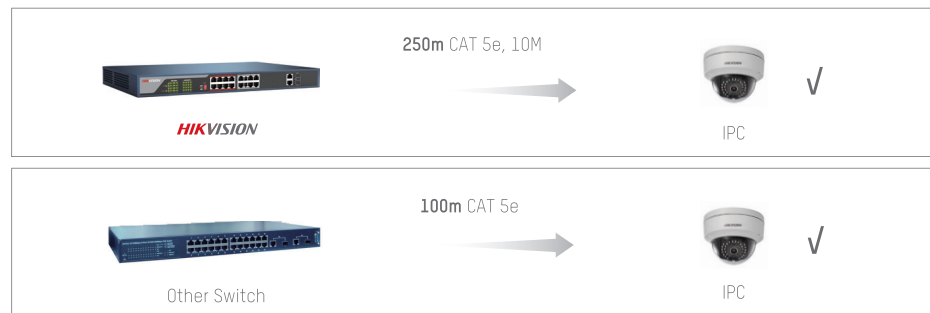

■ **Long Distance Transmission Support**

One button initiates long distance transmission of up to 250 meters (820 feet)