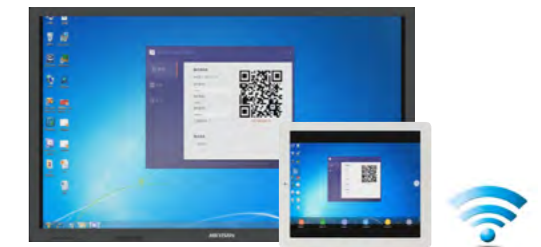

Linux-based central management software allows fast access of distributed content from anywhere via client software or web browser.

Product List

Wall-mounted digital signage

Size: 32", 43", 55"
Resolution: 1920×1080
Android, 1 GB RAM, built-in 32 GB SD Card
VGA / HDMI / USB / RJ45 / Wi-Fi, 3 / 4G (Optional)
Designed for 24/7 Operation
Portrait and landscape
Metal frame, tempered glass

Floor-standing touch digital signage

Size: 43"
Resolution: 1920×1080
Android, 1 GB RAM, built-in 32 GB SD Card
VGA / HDMI / USB / RJ45 / Wi-Fi, 3 / 4G (Optional)
Designed for 24/7 Operation
Metal frame, tempered glass
Touch parameters: IR screen, 10-point touch

04 Smart Interactive Screens

All-in-One Design, Efficient Information Transfer

Information display, interaction, storage, and annotation can all be done in one device.

Multiple Terminal Interaction & Annotation

HIK-ScreenLink App controls and annotates the display from a mobile device through Wi-Fi connection, and all devices share the same display and annotation.

10-Point IR Touch

Industry-leading 10-point infrared touch technology supports multi-point touch writing at the same time, rapid response, and fluency writing.