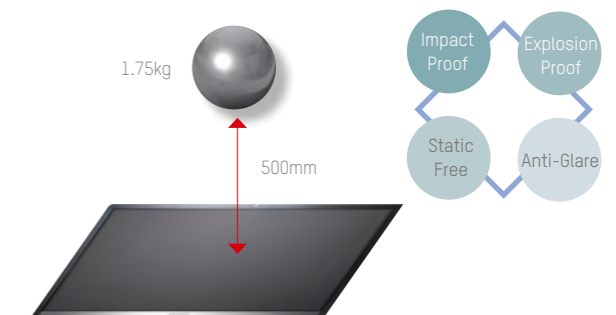

HIK-ScreenLink App controls and annotates the display from a mobile device through Wi-Fi connection, and all devices share the same display and annotation.

10-Point IR Touch

Industry-leading 10-point infrared touch technology supports multi-point touch writing at the same time, rapid response, and fluency writing.

Industrial Screen Protection

All screens are equipped with tempered glass to ensure superb product safety.

Product List

Size: 65" 70" 75" 86"

Resolution: 1920 × 1080 (65" / 70"), 3840 × 2160 (75" / 86")
 Brightness: ≥ 500 cd / m²
 Viewing Angle: 178° Horizontal and Vertical
 Operation System: Android & Windows Dual system
 Touch mode: Optical IR Touch, 10-point touch
 Minimum touch object diameter: > 3 mm non-transparent object
 Positioning accuracy: ± 2 mm
 Installation: Wall mount, mobile installation
 OPS: Optional