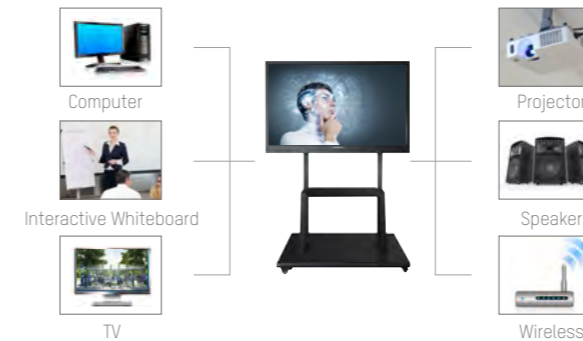

All-in-One Design, Efficient Information Transfer

Information display, interaction, storage, and annotation can all be done in one device.