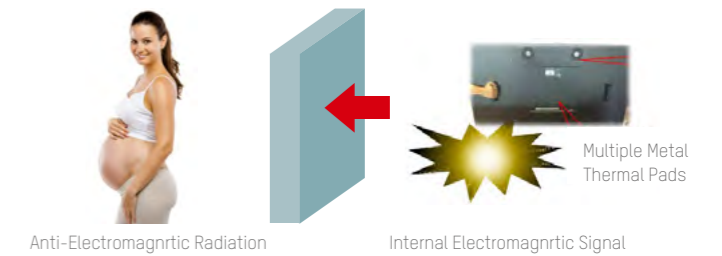

Ultra-uniform color and brightness imaging using dynamic self-adapting Noise Reduction, Edge Processing, and Cross Color Suppression.

Industrial Grade Hardware Design

Guard against interference from radiation, magnetic fields, and strong electric fields with metal housing design using Hikvision patented 2 mm carbon sheet metal and electrostatic spray.