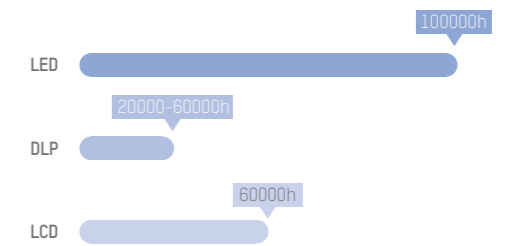

Size: 55"

Resolution: 1920 × 1080
 Bezel width: 1.8 \ 3.5 \ 5.5 mm
 Brightness: 500, 700, 800 cd/m²
 Contrast: 4000:1
 Display color: 16.7 M (8-bit)
 Designed for 24/7 Operation

02 LED Video Walls

High Reliability Component

Wide Viewing Angle and Anti-Glare

Amazing wide-angle display up to 170° view. The self-lighting source helps to reduce glare and improve vision.

Long Life and Environment Friendly

Manufactured under industry-leading quality control, the dual-power LED video wall has longer life, lower noise pollution, and less power consumption, making it environment friendly and perfect for 24/7 operation.

Product List

Indoor Seamless LED display

Pixel pitch: 1.27, 1.588, 1.906, 2.54, 3, 4 mm
 Brightness: ≥ 800 cd/m²
 Color temperature: 3,000 -10,000 (Adjustable)
 Viewing angle: 160° Horizontal and Vertical
 Contrast: $\geq 6,000:1$
 Service life: > 100,000 hours

Outdoor Seamless LED display

Pixel pitch: 4, 5, 6.67, 8, 10, 16 mm
 Brightness: $\geq 5,500$ cd/m²
 Viewing angle: 120° Horizontal and Vertical
 Refresh Rate: $\geq 1,200$ Hz
 Service life: > 100,000 hours
 Waterproof level: IP65