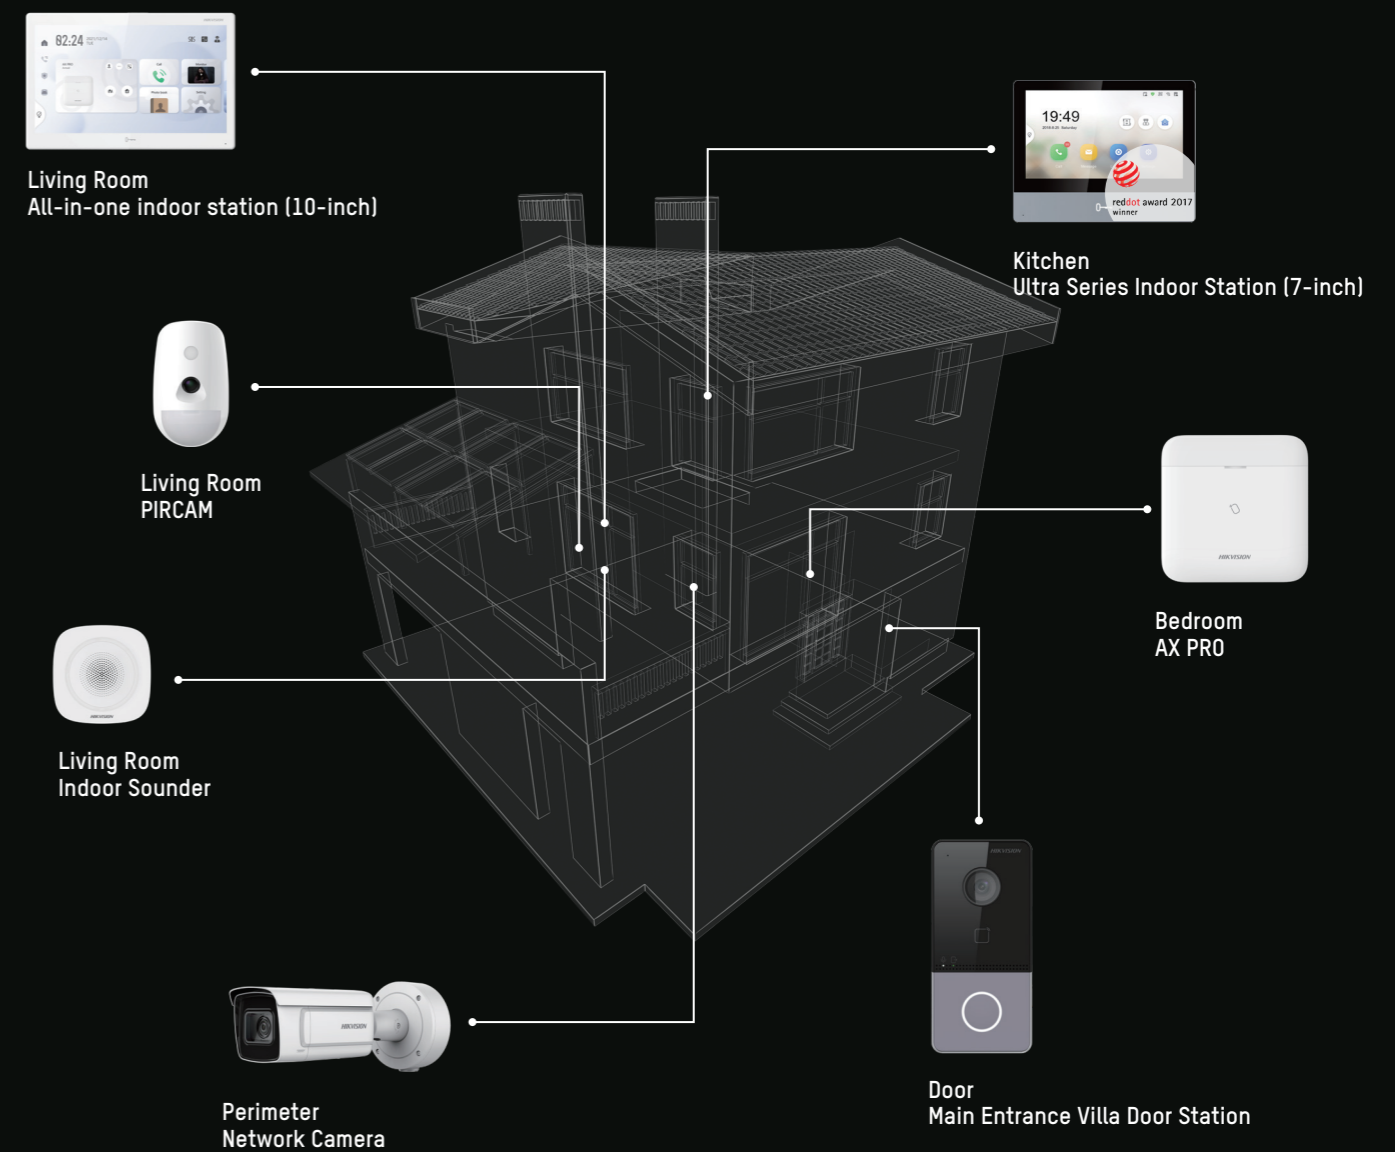

2MP

Low-illu

WDR

Large FOV

Intelligent Authentications

- Supports cards, PIN codes, and biometric recognition
- Enjoy touch-free access
- No need to surrender cards when entering

Face

Fingerprint

Card

PIN Code

APARTMENT SOLUTION

The apartment solution supports up to an amazing 500 indoor stations, with communication available among all of them. Multiple door stations can be installed for one building and residents can unlock them using card or password. Integration with an elevator control system makes the entire system even more secure. Hikvision's IP Video Intercom Apartment Solution is a top choice for intercom and security system in buildings.

VILLA SOLUTION

The villa solution provides thoughtful, useful functions for every member of the home. Users can call multiple indoor stations at the same time and unlock a door at any of the indoor stations. They can also receive all call information and unlock doors remotely and conveniently using the app on a mobile device.

The fisheye camera on the door station renders images clearly both day and night. With the record-to-NVR function, users can check on what's happening at their doorstep. To make this system even better, integrate it with Hikvision's CCTV system, allowing indoor stations to display any IP camera installed around your house. Security and convenience come together in this IP Video Intercom Villa Solution.