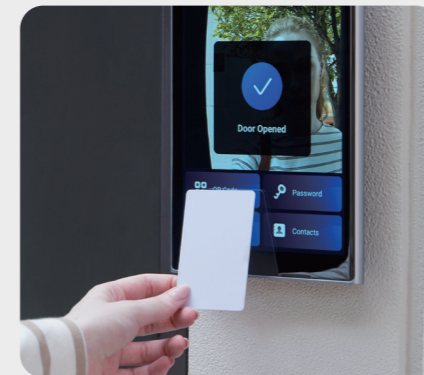

Mobile Control

- Cruise through daily operations with the mobile Hik-Connect App
- Talk to visitors, receive calls, play back videos, & unlock doors remotely from anywhere, at any time

Hik-Connect

Scan and Download
the Hik-Connect App

2MP

Low-illu

WDR

Large FOV

Intelligent Authentications

- Supports cards, PIN codes, and biometric recognition
- Enjoy touch-free access
- No need to surrender cards when entering

Face

Fingerprint

Card

PIN Code

APARTMENT SOLUTION

The apartment solution supports up to an amazing 500 indoor stations, with communication available among all of them. Multiple door stations can be installed for one building and residents can unlock them using card or password. Integration with an elevator control system makes the entire system even more secure. Hikvision's IP Video Intercom Apartment Solution is a top choice for intercom and security system in buildings.

VILLA SOLUTION

The villa solution provides thoughtful, useful functions for every member of the home. Users can call multiple indoor stations at the same time and unlock a door at any of the indoor stations. They can also receive all call information and unlock doors remotely and conveniently using the app on a mobile device.