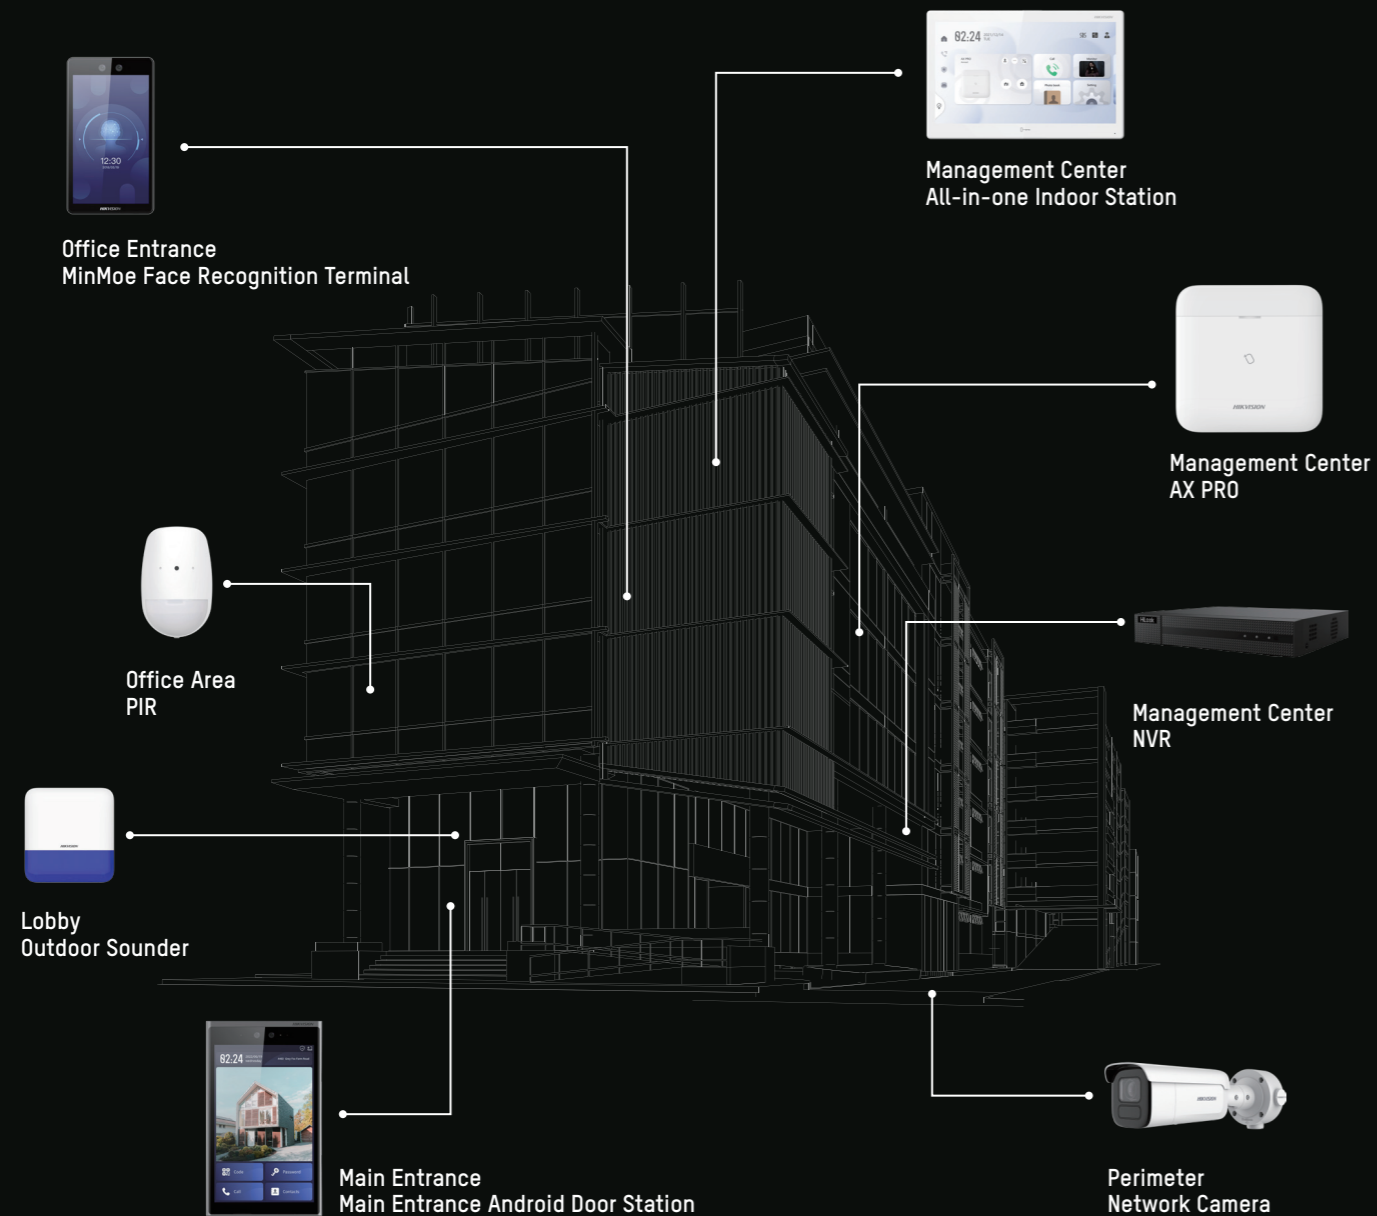

OFFICE SOLUTION

The office solution provides abundant practical functions for office administrators and visitors, with the IP video intercom as the center. Front desk receptionists can immediately check the visitor's identity via face-to-face video intercom calls and open doors remotely. What's more, with mobile Hik-Connect App, administrators can check live view, answer intercom calls, and unlock doors remotely for visitors even when they are in a meeting.

And with integration with other Hikvision systems including video security, access control and alarm, the IP video intercom solution can satisfy more diverse and complicated needs of office scenario.