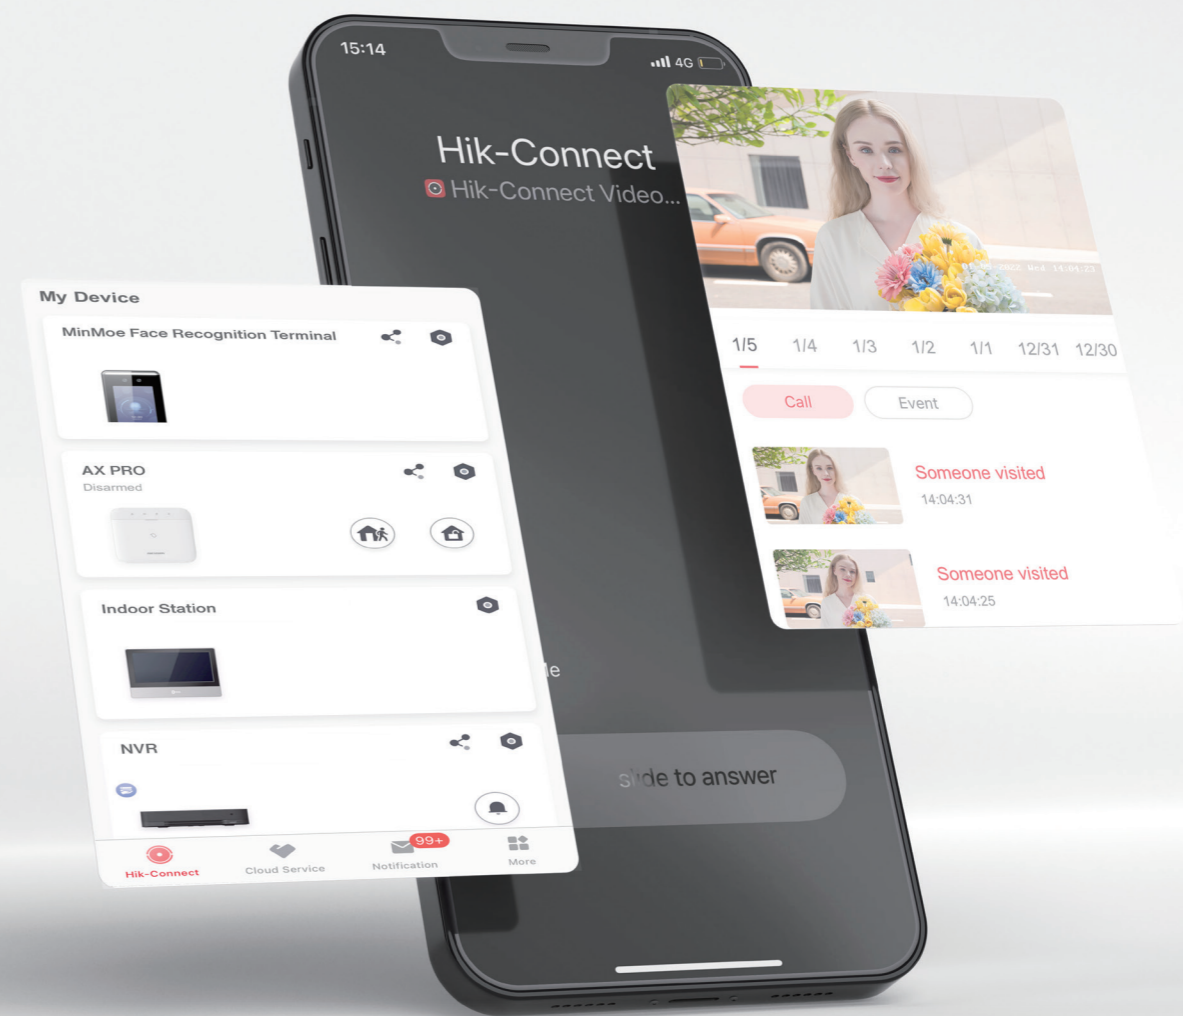

Hikvision's IP Series Video Intercom delivers a new level of convenience for apartments, suburban villas, offices, and other commercial scenarios, with advanced image quality and practical functions, such as mobile controls, friendly touchscreens, visualized interfaces, and more.

PRODUCT HIGHLIGHTS

All-in-one Management

- Unified control center for homes and businesses
- Easy third-party application integration with embedded Android system
- Management of all Hikvision devices and systems with visualized interfaces

Mobile Control

- Cruise through daily operations with the mobile Hik-Connect App
- Talk to visitors, receive calls, play back videos, & unlock doors remotely from anywhere, at any time

Hik-Connect

Scan and Download
the Hik-Connect App

Friendly Touchscreen

- Intuitive operation with better experience
- Modern design perfectly suits home and office environments
- Easy configuration via Wizard

Great Image Quality

- Professional video capabilities deliver brilliant video quality
- Clear imaging, even in environments with low light or strong backlight
- Large field-of-view imaging