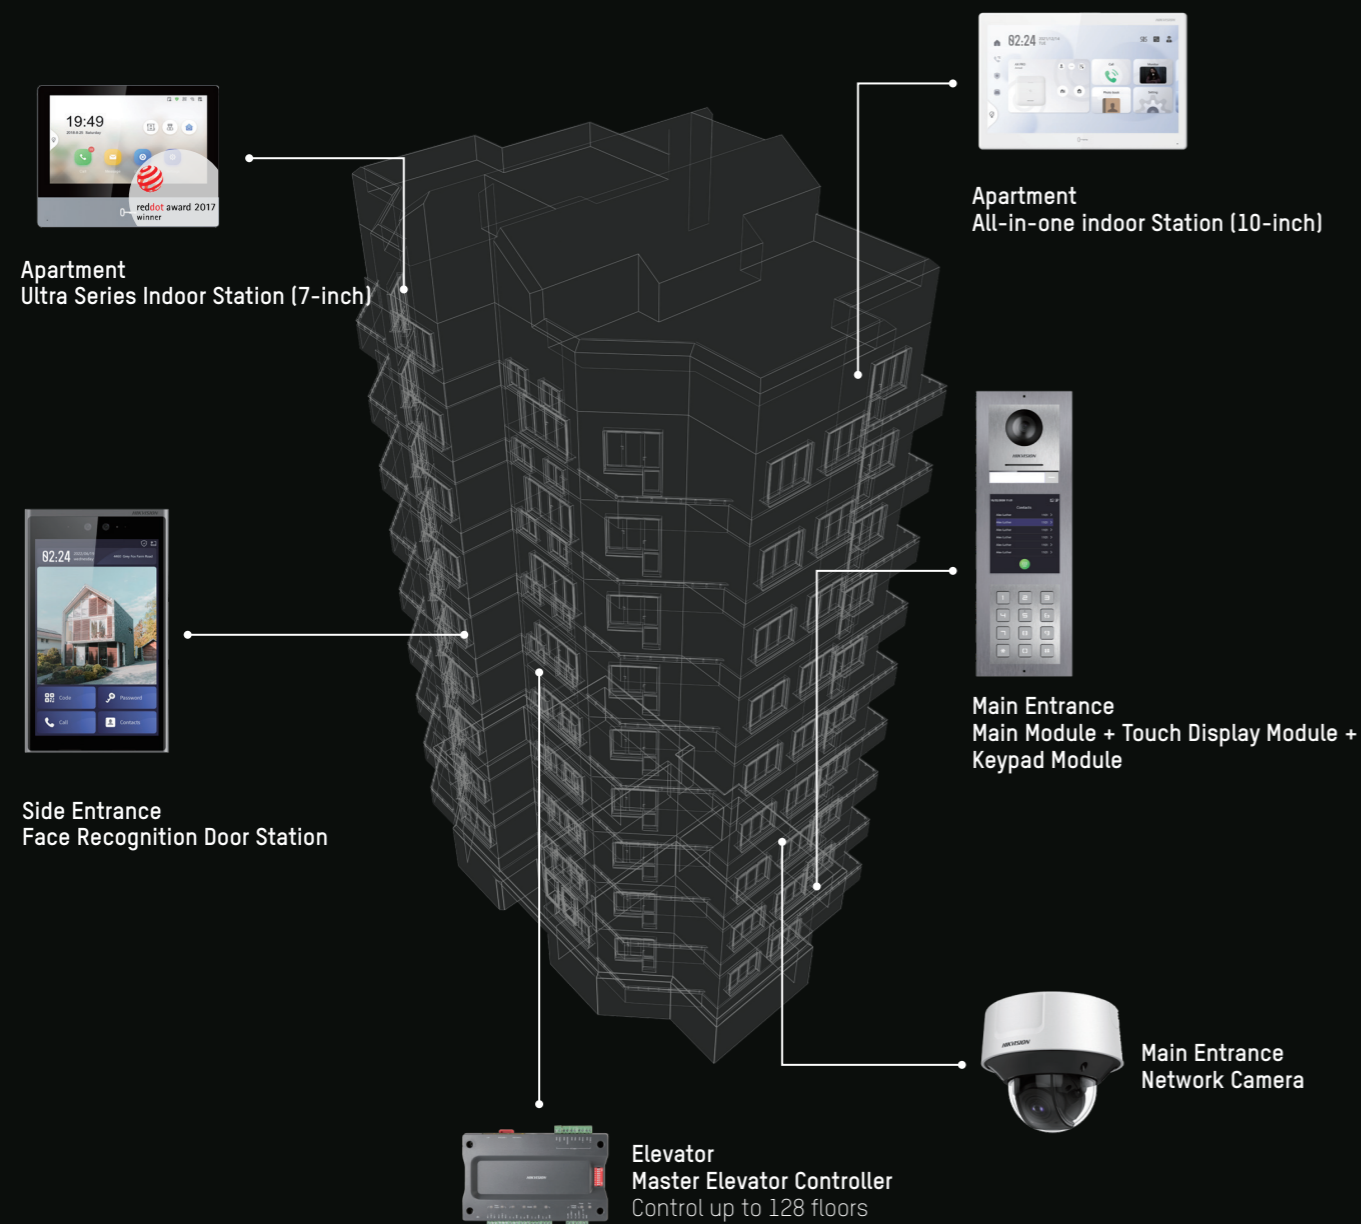

2MP

Low-illu

WDR

Large FOV

Intelligent Authentications

- Supports cards, PIN codes, and biometric recognition
- Enjoy touch-free access
- No need to surrender cards when entering

Face

Fingerprint

Card

PIN Code

APARTMENT SOLUTION

The apartment solution supports up to an amazing 500 indoor stations, with communication available among all of them. Multiple door stations can be installed for one building and residents can unlock them using card or password. Integration with an elevator control system makes the entire system even more secure. Hikvision's IP Video Intercom Apartment Solution is a top choice for intercom and security system in buildings.

The fisheye camera on the door station renders images clearly both day and night. With the record-to-NVR function, users can check on what's happening at their doorstep. To make this system even better, integrate it with Hikvision's CCTV system, allowing indoor stations to display any IP camera installed around your house. Security and convenience come together in this IP Video Intercom Villa Solution.