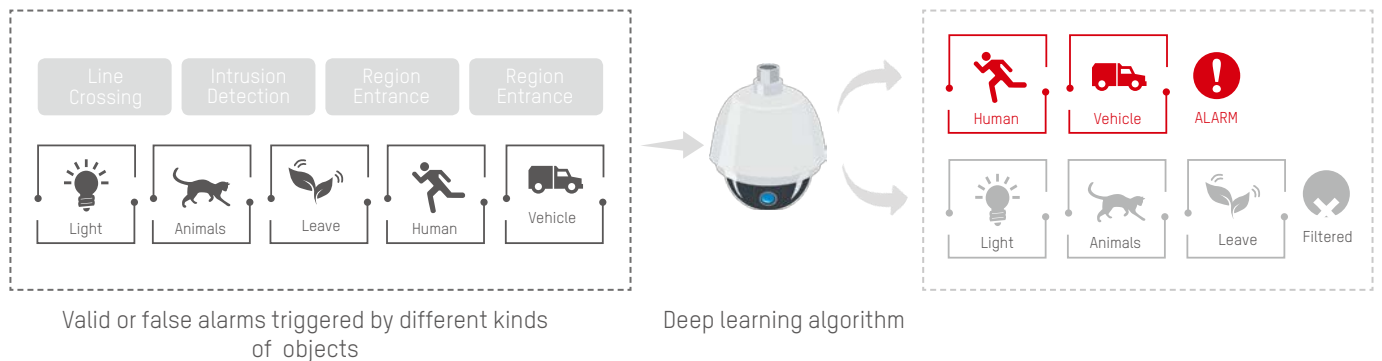

Optical image stabilization off

Optical image stabilization on

Optical Image Stabilization

Equipped with gyroscopes, OIS lenses, and dedicated processors, Hikvision PTZ cameras can sense vibrations, then makes quick and precise compensations to stabilize the image.

How many 2MP cameras can be carried by a 20Mb broadband network?

Most Efficient use of Storage

How much storage capacity is needed for 8 pcs 2MP camera recording for a month?

6 EMBEDDED DEEP LEARNING ALGORITHM

Enhanced Smart Functions and Auto-Tracking

Deep Learning filters out false alarms caused by non-target objects such as animals, leaves or light changes, and greatly improves the accuracy of Smart functions and auto-tracking.