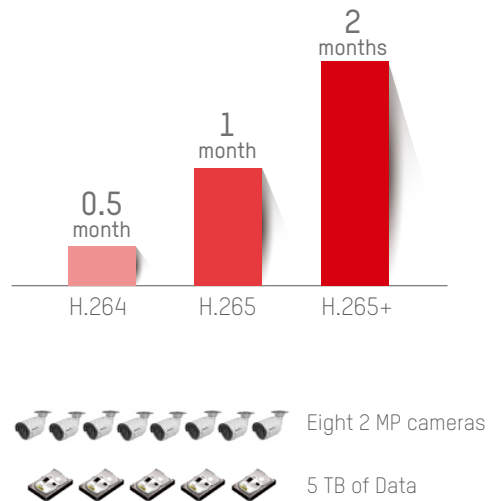

Optical image stabilization off

Optical image stabilization on

Optical Image Stabilization

Equipped with gyroscopes, OIS lenses, and dedicated processors, Hikvision PTZ cameras can sense vibrations, then makes quick and precise compensations to stabilize the image.

* Note: only for DS-2DF8250I5X-AEL(W)

4 UPGRADED ZOOM

20x - 25x

30x - 32x

36x

50x

5 H.265+ CODEC

Most Efficient Use of Bandwidth

How many 2MP cameras can be carried by a 20Mb broadband network?

Most Efficient use of Storage

How much storage capacity is needed for 8 pcs 2MP camera recording for a month?

6 EMBEDDED DEEP LEARNING ALGORITHM