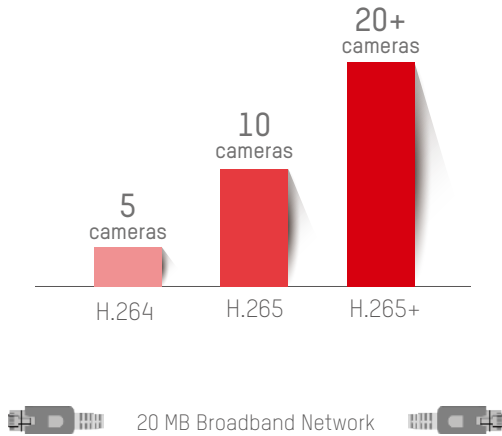

5 H.265+ CODEC

Most Efficient Use of Bandwidth

How many 2MP cameras can be carried by a 20Mb broadband network?