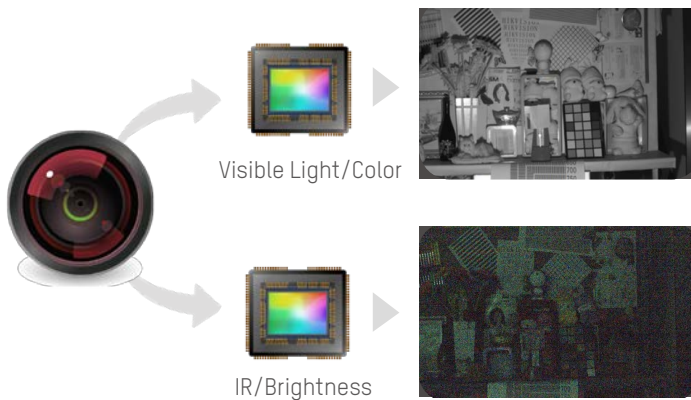

Deep Learning

- + Effective VCAs for practical applications

FEATURES OF NEW DF SERIES

DarkFighterX

Conventional camera

DarkFighter camera

DarkFighterX camera

DarkFighterX

- Higher brightness
- Better color fidelity
- Sharper edge
- Less noise and blur

* Note: only for DS-2DF8225IH-AEL(W)

Revolutionary Dual-Sensor Design

One sensor captures black and white images while the other captures color images. The two images then merge into one with full color and sufficient brightness.