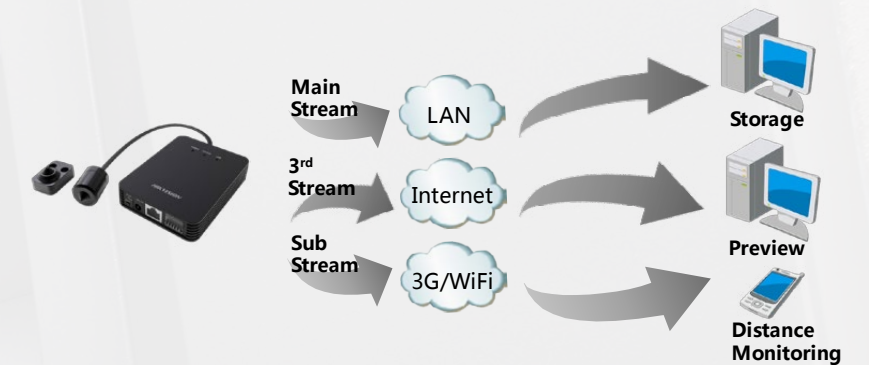

HIKVISION

**WATCHES
EVERYTHING.
BLENDS
ANYWHERE.**

**DS-2CD64 series
Covert Network Camera**

Seemingly Covert and Versatile Surveillance

Hikvision DS-2CD6412FWD is a versatile network cameras which is characterised by its miniature design and HD image quality, offering flexibility and ease of installation even in very limited spaces.

ROI Smart Codec

Based on user-defined ROI (region of interest), the camera can decrease a non-ROI's image quality to save maximum bandwidth and device's load.

HD Resolution with True WDR

Hikvision DS-2CD6412FWD camera is the first of its type with true 120dB WDR and other powerful image processing functionalities like 3D DNR and BLC, which allows capturing crystal-clear HD (1280x960) images under any lighting conditions.

Rotate Mode

The "Rotate Mode" feature is perfect for monitoring narrow corridors, hallways, platforms, tunnels or aisles; as it is optimized for such vertical-shaped areas and eliminates bandwidth and video storage waste.

On-board Storage

Up to 32GB SD/SDHC card are supported for on-board video storage purposes, and can even serve as a backup in case of primary storage failure.

Multiple Video Streams

Three individually configurable video streams (of which the two can be set up to full resolution) can be delivered for more flexibility.