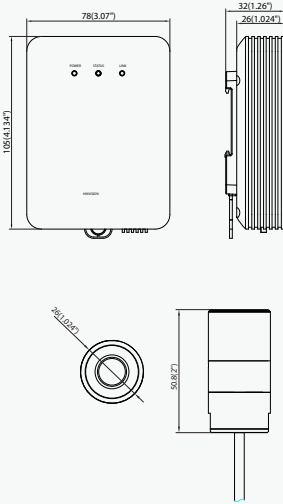

Dimension (unit: mm)

Available Models

DS-2CD6412FWD-30 (Tube sensor unit)
*The wall mount bracket and cylindrical covert bracket are included.