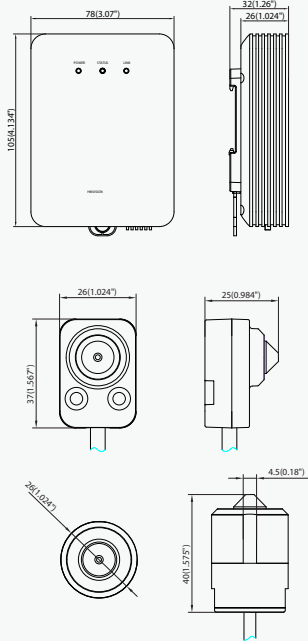

Key features

- 1280 x 960 high resolution
- 120dB WDR
- ROI codec
- Micro SD/SDXC, up to 64GB
- Triple video streams
- Rotate mode
- Audio & Alarm I/O

Dimension (unit: mm)

Available Models

Camera	
Sensor	1/3" progressive scan CMOS
Low illumination	Color: 0.01lux/F1.2, AGC on 0.04lux/F2.3, AGC on B/W: 0.001lux/F1.2, AGC on 0.004lux/F2.3, AGC on
Shutter time	1/3s ~ 1/100,000s
Slow shutter	Support
Lens	3.7mm @ F2.3, angle of view: 57 °
Lens mount	M12
Digital Noise Reduction	3D DNR
Wide Dynamic Range	120dB
Compression Standard	
Video compression	H.264 / MPEG4 / MJPEG
H.264 codec profile	Baseline profile / main profile / high profile
Video bit rate	32Kbps ~ 16Mbps
Audio compression	G.711 / G.726
Audio bit rate	64Kbps (G.711) / 16Kbps (G.726)
Network	
Storage	Micro SD/SDXC card slot (up to 64GB) NAS (iSCSI optional)
Alarm trigger	Motion detection, audio detection, face detection, dynamic analytic, tampering alarm, network disconnect, IP address conflict, storage exception, storage error
Protocols	TCP/IP, ICMP, HTTP, HTTPS, FTP, DHCP, DNS, DDNS, RTP, RTSP, RTCP, PPPoE, NTP, UPnP, SMTP, SNMP, IGMP, 802.1X, QoS, IPv6, Bonjour (SIP, SRTP optional)
Interoperability	ONVIF, PSIA, CGI
Security	Reset, flickerless, 3 streams, heartbeat, mirror, user authentication, video masking, watermark, anonymous log on, IP address filtering
Image	
Max. resolution	1280 x 960
Frame rate	50Hz: 25fps (1280x960), 25fps (1280x720) 60Hz: 30fps (1280x960), 30fps (1280x720)
3rd stream frame rate	Independent with Main Stream and Sub Stream, up to 50Hz: 25fps(1280 x 960) 60Hz: 30fps (1280 x 960)
Image settings	Rotate mode, Saturation, Brightness, Contrast, Sharpness, Grayscale adjustable by client software or web browser
BLC	Support, zone optional
HLC	Support
Day/night mode	Auto, pre-defined time or alarm triggering
Picture overlay	128 x 128, BMP 24bit, zone configurable
ROI codec	Max. 4 ROI areas
Interface	
Audio	3.5mm Audio In (Mic in/Line in) / Line out
Communication	1 x RJ45 10M/100M Ethernet port, 1 x RS232
Alarm IN	1
Alarm Out	1
Video output	1 x RJ12 interface
General	
Operating conditions	-30 °C ~ 60 °C (-22 °F ~ 140 °F), humidity 95% or less (non-condensing)
Cable length	2 meters *8 meters cable optional
Power supply	DC12V ± 10%, PoE (802.3af)
Power consumption	Max. 6.5W
Dimensions	78 x 105 x 32 mm
Weight	450g