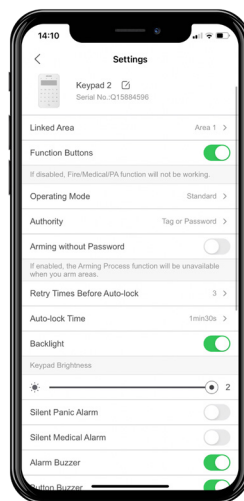

Hik-Partner Pro

Grow Your Security Business

HIKVISION

Hikvision UK & Ireland

4 The Square, Stockley Park, Uxbridge, UB11 1ET
presales.uk@hikvision.com

Hikvision UK & Ireland

Hikvision UK & Ireland

@HikvisionUK

— Search Hikvision