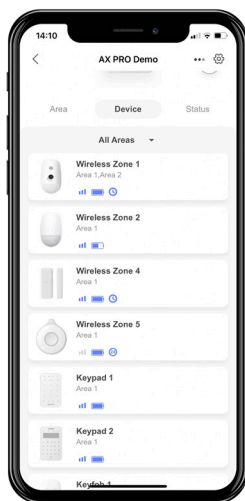

Hik-Partner Pro

Grow Your Security Business

HIKVISION

Hikvision UK & Ireland

4 The Square, Stockley Park, Uxbridge, UB11 1ET
presales.uk@hikvision.com

Hikvision UK & Ireland

Hikvision UK & Ireland

@HikvisionUK

— Search Hikvision