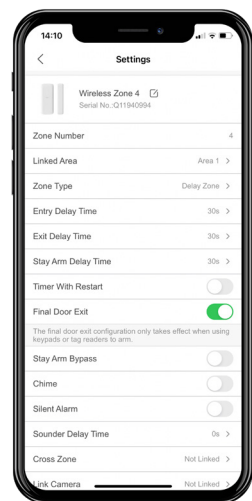

Hik-Partner Pro

Grow Your Security Business

HIKVISION

Hikvision UK & Ireland

4 The Square, Stockley Park, Uxbridge, UB11 1ET
presales.uk@hikvision.com

Hikvision UK & Ireland

Hikvision UK & Ireland

@HikvisionUK

— Search Hikvision