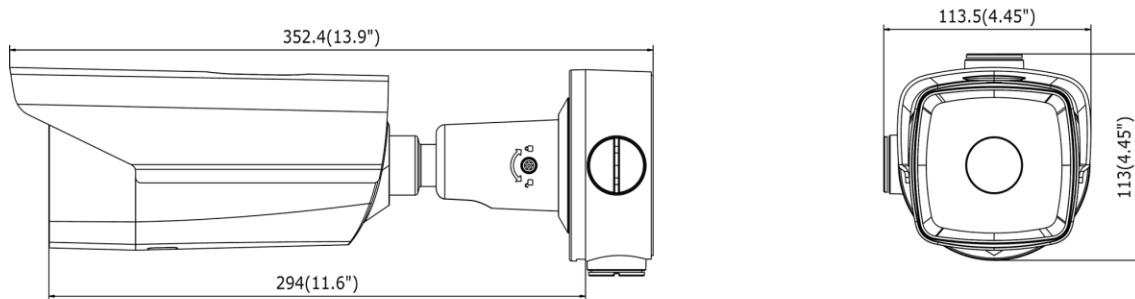

Available Model

DS-2TD2166-25/V1

Dimension

Unit: mm(inch)

Distributed by

**HIKVISION®****Headquarters**

No.555 Qianmo Road, Binjiang District,
Hangzhou 310051, China
T +86-571-8807-5998
overseasbusiness@hikvision.com