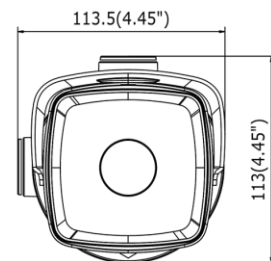

Detection Range Table

* The table is only for reference, the performance may vary from camera to camera.

Smart functions Range

Different targets trigger the VCA events within different range limits.

VCA Range (Vehicles: 1.4×4.0m)	VCA Range (Humans: 1.8×0.5m)	Temperature Measurement (Object:2×2 m)	Temperature measurement (Object:1×1 m)	Fire Detection (Object:2×2 m)	Fire Detection (Object:1×1 m)
210 m	70 m	164 m	83 m	412 m	206 m

Available Model

DS-2TD2166-7/V1

Dimension

Unit: mm(inch)

Distributed by

**HIKVISION®****Headquarters**

No.555 Qianmo Road, Binjiang District,
Hangzhou 310051, China
T +86-571-8807-5998
overseasbusiness@hikvision.com