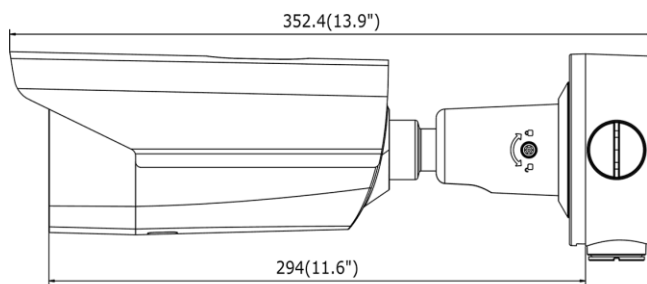

Available Model

DS-2TD2166-7/V1

Dimension

Unit: mm(inch)

Distributed by

**HIKVISION®****Headquarters**

No.555 Qianmo Road, Binjiang District,
Hangzhou 310051, China
T +86-571-8807-5998
overseasbusiness@hikvision.com