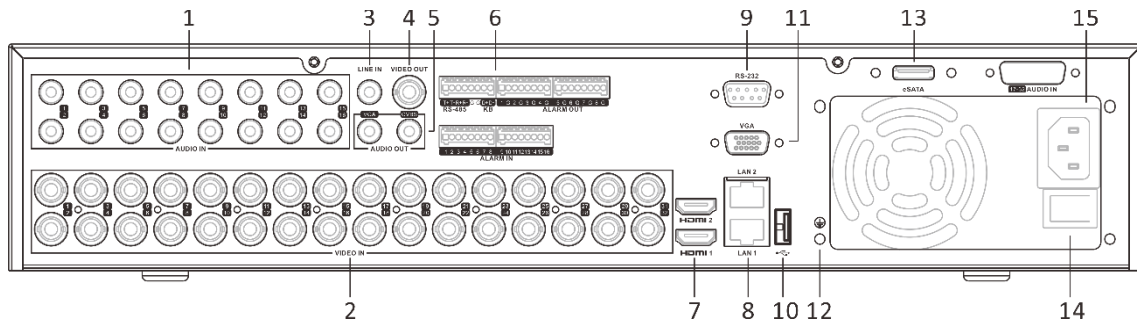

Physical Interface

No.	Description	No.	Description
1	Audio in	9	RS-232 interface
2	Video in	10	USB interface
3	Line in	11	VGA interface
4	Video out	12	GND
5	Audio out	13	eSATA interface
6	Alarm out, alarm in, RS-485, and keyboard	14	Power switch
7	HDMI1 and HDMI2 interfaces	15	Power supply
8	LAN1 and LAN2 interfaces