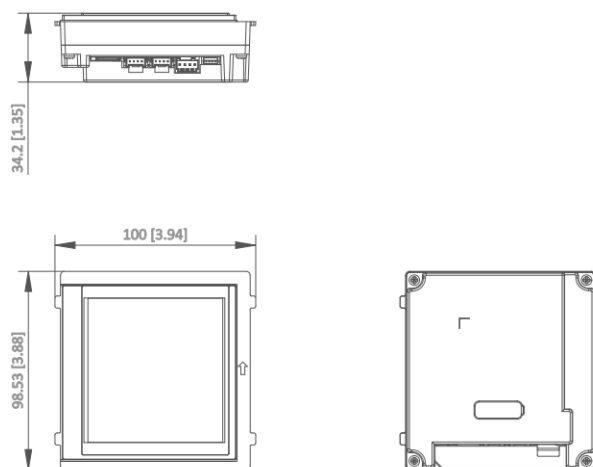

▪ Specific ation

System parameters	
Operation system	Linux
ROM	32 MB
RAM	128 MB
Display parameters	
Screen size	4-inch
Type	IPS
Resolution	480 × 480
Brightness	Adjustable, Max.500 cd/m2
Audio parameters	
Audio input	/
Audio compression standard	/
Audio output	1 buzzer
Audio quality	/
Volume adjustment	/
Loudspeaker consumption	/
Network parameters	
Wireless network	AP mode
Authentication	
Card reading frequency	13.56 MHz
Card reading distance	2 cm
Card type	M1 card
Device interfaces	
TF card	Reserved
DIP switch	8 bits
Two-ware cascading interface	2

General	
Installation	Flush mounting, surface mounting
Protective level	IP65, IK8
Working temperature	-20 °C to 60 °C (-4 °F to 140 °F)
Working humidity	10% to 95% (no-condensing)
Dimension (W × H × D)	100 mm × 100 mm × 35 mm (3.94" × 3.94" × 1.38")
Power supply	12 VDC, supplied by the main module
Power consumption	≤ 4 W
Language	English,French,Portuguese,Spanish,Russian,German,Italian,Polish,Turkish,Vietnamese,Arabic,Czech,Hungarian ,Dutch,Romanian,Bulgarian,Ukrainian,Croatian,Serbian,Greek

▪ **Available Model**

DS-KD-TDM

DS-KD-TDM(USA-STD)

▪ **Dimension**

Unit:mm [inch]

SCALE	1:1
-------	-----

▪ **Accessory**

▪ **Optional**