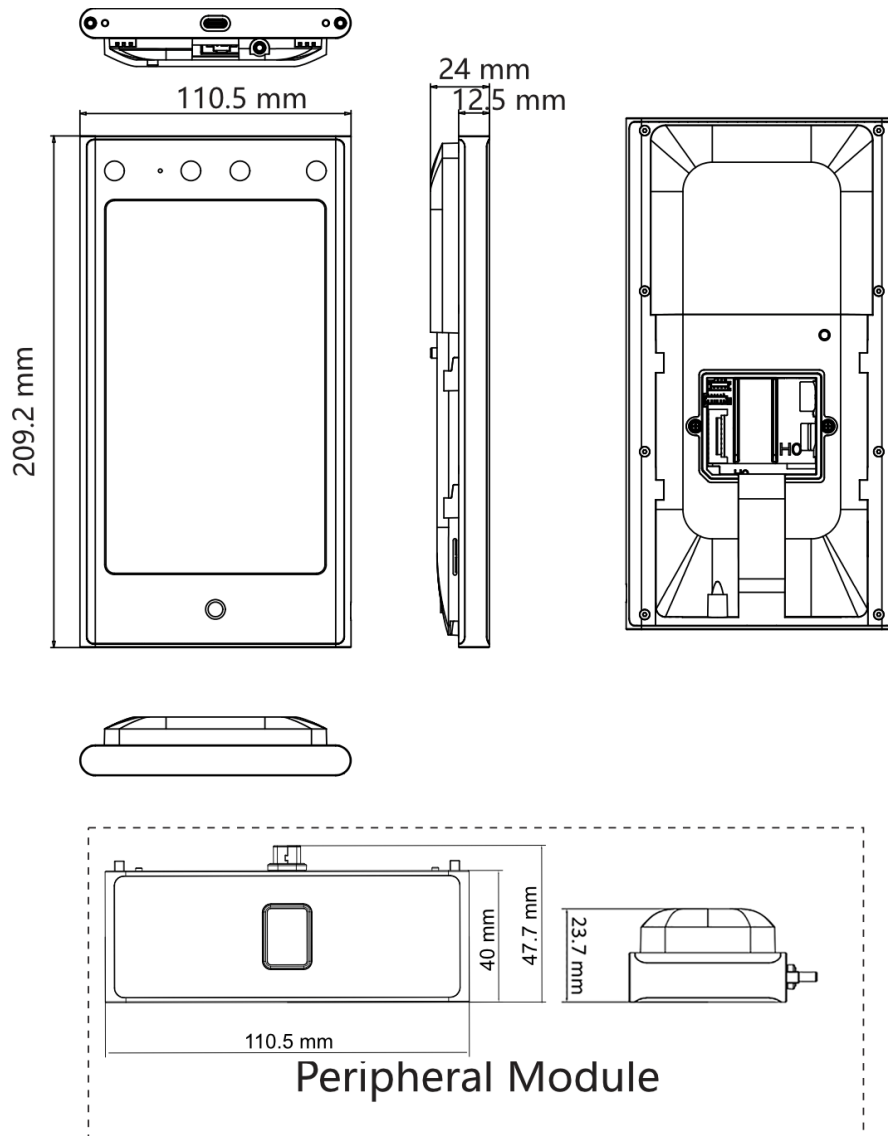

▪ Dimension