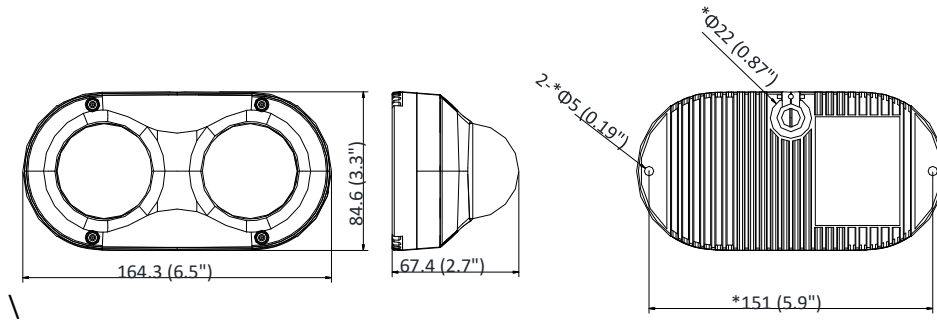

Dimension

Unit: mm(inch)

Accessory

▪ **Optional**

DS-1280ZJ-DE7 Junction Box	DS-1270ZJ-DE7 Adapter Cap