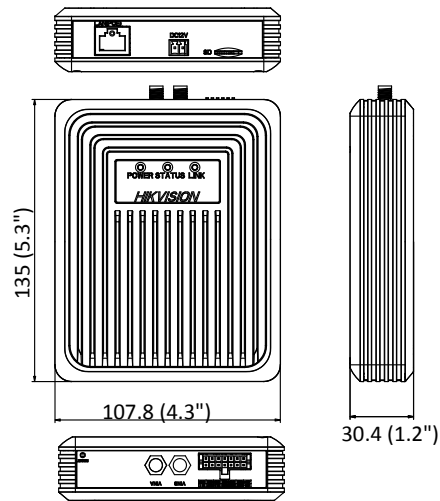

Power Consumption and Current	12 VDC, 1.3 A, max. 15W, 8-36 VDC, PoE (802.3at,class 4): 42.5 V to 57 V, 0.4 A to 0.3 A, max. 16 W
Material	Metal
Protection Level	L30: IP66 (2 mm: No)
Dimensions	Main body: 135 × 107.8 × 30.4 mm (5.3" × 4.3" × 1.2")
Weight	Main body: approx. 450 g (1 lb.) With Package: 900 g (2 lb.)

Available Model

DS-2CD6425G0/F-L10 (3.7 mm) 2 m or 8 m cable optional (lens and cable only)

DS-2CD6425G0/F-L20 (2.8/3.7 mm) 2 m or 8 m cable optional (lens and cable only)

DS-2CD6425G0/F-L30 (2/2.8/4 mm) 2 m or 8 m cable optional (lens and cable only)

Dimension

Main body

Unit: mm(inch)

Distributed by

HIKVISION®

Headquarters

No.555 Qianmo Road, Binjiang District,
Hangzhou 310051, China
T +86-571-8807-5998
overseasbusiness@hikvision.com

HIKVISION USA
T +1-909-895-0400
sales.usa@hikvision.com