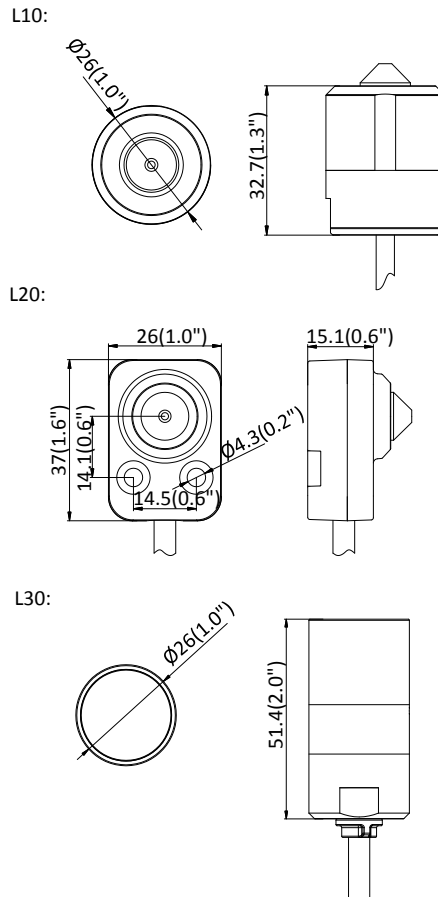

Power Consumption and Current	12 VDC, 1.3 A, max. 15W, 8-36 VDC, PoE (802.3at,class 4): 42.5 V to 57 V, 0.4 A to 0.3 A, max. 16 W
Material	Metal
Protection Level	L30: IP66 (2 mm: No)
Dimensions	Main body: 135 × 107.8 × 30.4 mm (5.3" × 4.3" × 1.2")
Weight	Main body: approx. 450 g (1 lb.) With Package: 900 g (2 lb.)

Available Model

DS-2CD6425G0/F-L10 (3.7 mm) 2 m or 8 m cable optional (lens and cable only)

DS-2CD6425G0/F-L20 (2.8/3.7 mm) 2 m or 8 m cable optional (lens and cable only)

DS-2CD6425G0/F-L30 (2/2.8/4 mm) 2 m or 8 m cable optional (lens and cable only)

DS-2CD6425G0/F-31 (2 mm) 8 m, DS-2CD6425G0/F-31 (2.8 mm) 8 m, DS-2CD6425G0/F-31 (4 mm) 8 m, DS-2CD6425G0/F-11 (3.7 mm) 8 m,

DS-2CD6425G0/F-21 (3.7 mm) 8 m, DS-2CD6425G0/F-21 (2.8 mm) 2 m, DS-2CD6425G0/F-21 (2.8 mm) 8 m

Dimension

Main body

Unit: mm(inch)

Distributed by

HIKVISION®

Headquarters

No.555 Qianmo Road, Binjiang District,
Hangzhou 310051, China
T +86-571-8807-5998
overseasbusiness@hikvision.com

HIKVISION USA
T +1-909-895-0400
sales.usa@hikvision.com