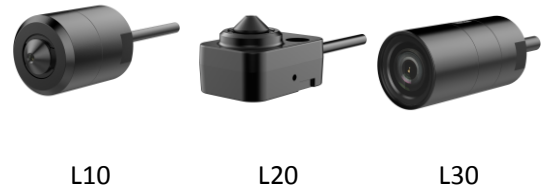

Power Consumption and Current	12 VDC, 1.3 A, max. 15W, 8-36 VDC, PoE (802.3at,class 4): 42.5 V to 57 V, 0.4 A to 0.3 A, max. 16 W
Material	Metal
Protection Level	L30: IP66 (2 mm: No)
Dimensions	Main body: 135 × 107.8 × 30.4 mm (5.3" × 4.3" × 1.2")
Weight	Main body: approx. 450 g (1 lb.) With Package: 900 g (2 lb.)

Available Model

DS-2CD6425G0/F-L10 (3.7 mm) 2 m or 8 m cable optional (lens and cable only)

DS-2CD6425G0/F-L20 (2.8/3.7 mm) 2 m or 8 m cable optional (lens and cable only)

DS-2CD6425G0/F-L30 (2/2.8/4 mm) 2 m or 8 m cable optional (lens and cable only)

DS-2CD6425G0/F-31 (2 mm) 8 m, DS-2CD6425G0/F-31 (2.8 mm) 8 m, DS-2CD6425G0/F-31 (4 mm) 8 m, DS-2CD6425G0/F-11 (3.7 mm) 8 m,

DS-2CD6425G0/F-21 (3.7 mm) 8 m, DS-2CD6425G0/F-21 (2.8 mm) 2 m, DS-2CD6425G0/F-21 (2.8 mm) 8 m