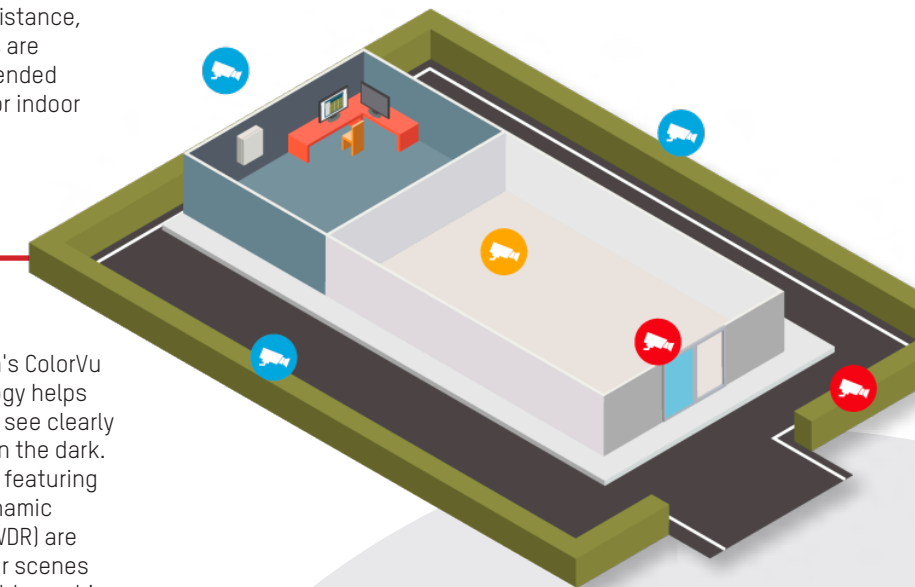

Installation Position

-  Indoor
-  Entrance
-  Outdoor

Real security , real convenient

| | Product Model | Key Parameters | Recommended Position |
|------------|------------------------|--|----------------------|
| IP Kit | DS-KIS603-P | 2 MP high resolution WDR,BLC, Wide View H:129 ° V: 75° Standard POE/DC 12V Remote Configuration via Web 2.4 GHz Wi-Fi for both indoor station & door station IP 65 Mifare Card Reading 1 Relay for door lock control | ● Entrance |
| | DS-KIS702(Europe BV) | 2 MP high resolution WDR,BLC, Wide View H:180 ° V: 96° Two -wire deployment 2.4 GHz Wi-Fi for indoor station IP 65 Metal outdoor panel Nametag customization Easy to extend Receives Video Call And Unlocks On Mobile App 2 Relay for door lock control | ● Entrance |
| 2-Wire Kit | DS-KIS703-P(Europe BV) | 2 MP high resolution Two -wire deployment only one power adpater, no need distributor 2.4 GHz Wi-Fi for indoor station IP 65 Receives Video Call And Unlocks On Mobile App 2 Relay for door lock control | ● Entrance |
| | DS-KIS101-P | 2-Wire plug & play, easy, cost-efficient 7-inch TFT screen with 1024*600 resolution 2MP HD colorful camera View in color, even in darkness IP65 water resistant, preventing from water ingress IK7 vandal resistant 2 lock relays, power supply for one electric lock (Up to 12V 1A) | ● Entrance |
| | DS-KIS203 | Hands-free video intercom communication Supports monitoring the door station and the external analog camera Convenient installation and easy operation Remote unlocking | ● Entrance |