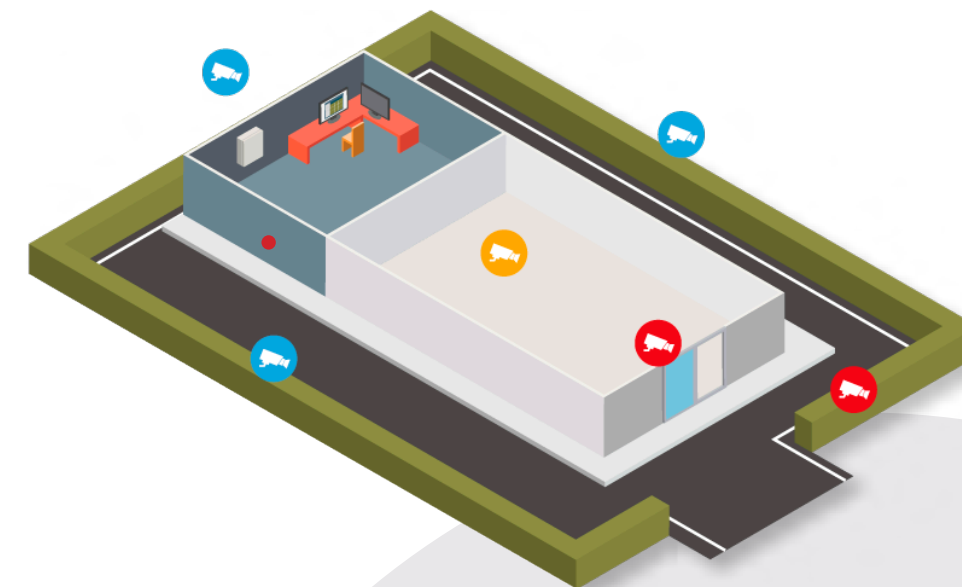

Optional Peripherals

PIRCAM

Slim Magnet Contact

External Siren

Internal Siren

Smoke Sensor

Installation Position

Indoor

Entrance

Outdoor

Switch & Network Cable

4 PORTS POE Switch

| Product Model | Key Parameters | Recommended Position |
|-----------------|--|----------------------|
| DS-3E0105P-E(B) | 4 * 10/100M RJ45 PoE ports, 1*10/100M RJ45 uplink port, 802.3af/at, PoE power budget 60W, max. 250m transmission | ● Indoor |
| DS-3E0310P-E/M | 8 10/100M RJ45 PoE ports, 2 Gigabit RJ45 uplink ports, 802.3af/at, PoE power budget 60W, max. 300m transmission | ● Indoor |
| DS-3E0505-E | Unmanaged, 5 Gigabit RJ45 ports, Desktop Steel Case | ● Indoor |
| DS-1LN5E-E/E | UTP CAT 5E, 305 meters, Core diameter: 0.45mm, Pure copper, gray, CPR Eca level | ● Indoor |

8 PORTS POE Switch

5 Gigabit RJ45 ports

Cat 5 Network Cable

Installation Position

Indoor

Entrance

Outdoor

See the world in a new way