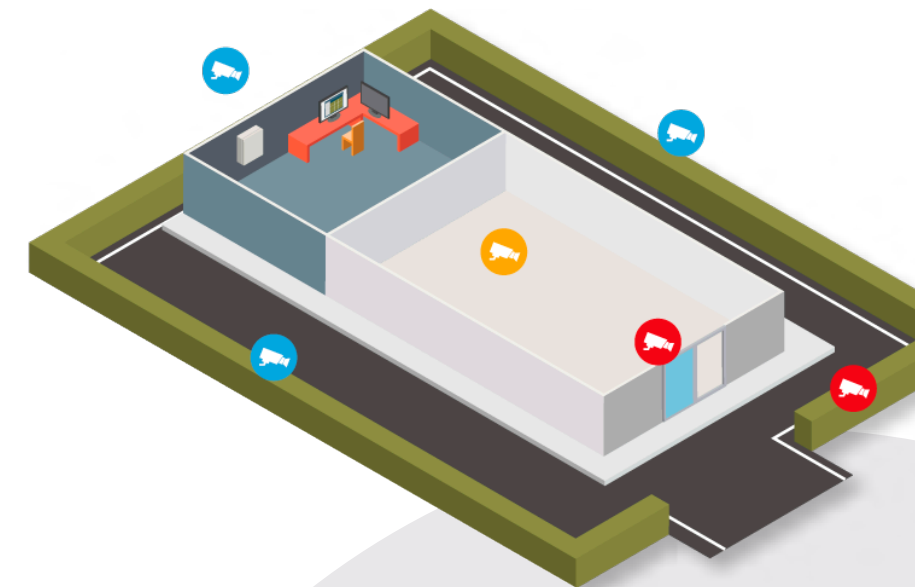

Installation Position

- Indoor
- Entrance
- Outdoor