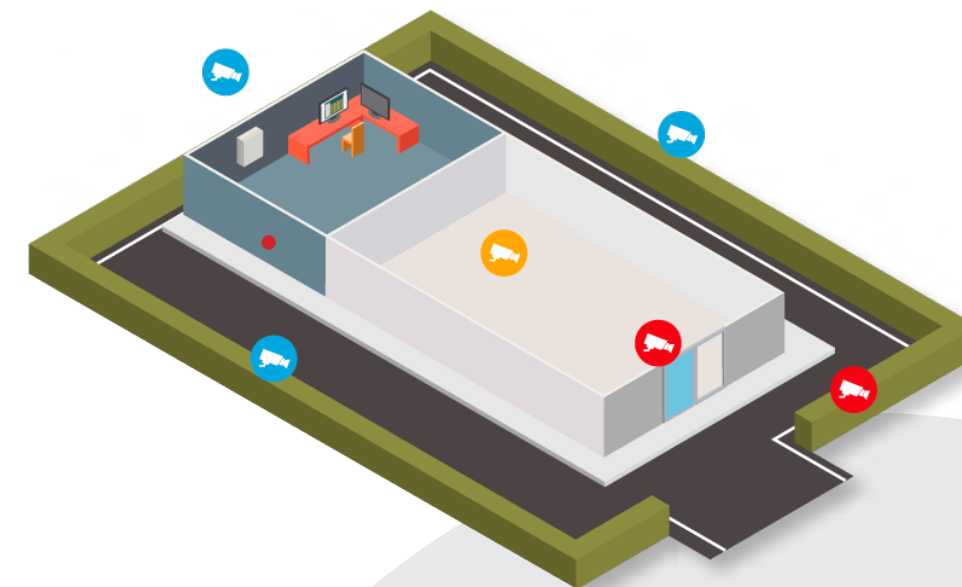

Entrance

Outdoor

Switch & Network Cable

4 PORTS POE Switch

| Product Model | Key Parameters | Recommended Position |
|-----------------|--|----------------------|
| DS-3E0105P-E(B) | 4 * 10/100M RJ45 PoE ports, 1*10/100M RJ45 uplink port, 802.3af/at, PoE power budget 60W, max. 250m transmission | ● Indoor |
| DS-3E0310P-E/M | 8 10/100M RJ45 PoE ports, 2 Gigabit RJ45 uplink ports, 802.3af/at, PoE power budget 60W, max. 300m transmission | ● Indoor |
| DS-3E0505-E | Unmanaged, 5 Gigabit RJ45 ports, Desktop Steel Case | ● Indoor |
| DS-1LN5E-E/E | UTP CAT 5E, 305 meters, Core diameter: 0.45mm, Pure copper, gray, CPR Eca level | ● Indoor |

8 PORTS POE Switch

5 Gigabit RJ45 ports

Cat 5 Network Cable

Installation Position

Indoor

Entrance

Outdoor

See the world in a new way

Thermography Camera

| Product Model | Key Parameters | Recommended Position | Tips |
|-----------------|---|----------------------|--|
| DS-2TP21-6AVF/W | 160 × 120 resolution (thermal), and 8 MP resolution (optical) DDE, 3D DNR, and adaptive AGC 640 × 480 resolution 3.5" LCD touch display Up to 5 hours continuous running | Handheld | Indoor & Outdoor use: Electrical & Building inspection. Identify abnormal temperature in electrical cabinet. Tools who can help to see default on building insulation. Saving energy. With the manual focus you will always get the sharpest picture you need. The TP21 also include bispctrum len (thermal + visible) and thus fusion mode. The advantage of both technology. |