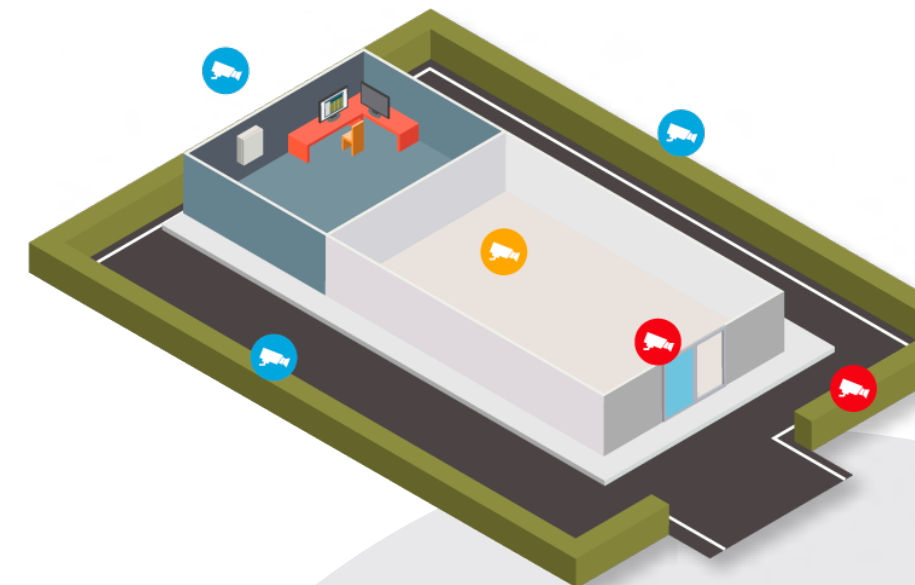

Real security , real convenient

	Product Model	Key Parameters	Recommended Position
IP Kit	DS-KIS603-P	2 MP high resolution WDR,BLC, Wide View H:129 ° V: 75° Standard POE/DC 12V Remote Configuration via Web 2.4 GHz Wi-Fi for both indoor station & door station IP 65 Mifare Card Reading 1 Relay for door lock control	● Entrance
	DS-KIS702(Europe BV)	2 MP high resolution WDR,BLC, Wide View H:180 ° V: 96° Two -wire deployment 2.4 GHz Wi-Fi for indoor station IP 65 Metal outdoor panel Nametag customization Easy to extend Receives Video Call And Unlocks On Mobile App 2 Relay for door lock control	● Entrance
2-Wire Kit	DS-KIS703-P(Europe BV)	2 MP high resolution Two -wire deployment only one power adpater, no need distributor 2.4 GHz Wi-Fi for indoor station IP 65 Receives Video Call And Unlocks On Mobile App 2 Relay for door lock control	● Entrance
	DS-KIS101-P	2-Wire plug & play, easy, cost-efficient 7-inch TFT screen with 1024*600 resolution 2MP HD colorful camera View in color, even in darkness IP65 water resistant, preventing from water ingress IK7 vandal resistant 2 lock relays, power supply for one electric lock (Up to 12V 1A)	● Entrance
	DS-KIS203	Hands-free video intercom communication Supports monitoring the door station and the external analog camera Convenient installation and easy operation Remote unlocking	● Entrance

Installation Position

- Indoor
- Entrance
- Outdoor