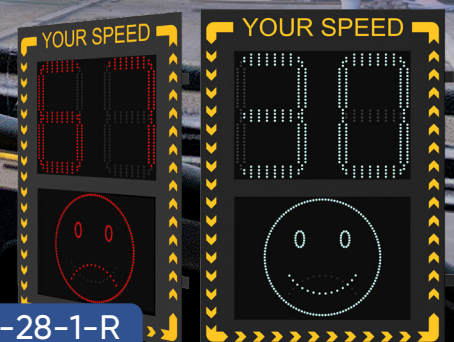

Radar-Assisted LED SPEED DISPLAY

Precise 24-hour detection & intuitive alarm for safe driving

Precise speed measurement and real-time display from **2 - 99 km/h**

Up to **100-meter detection distance** and multi-targets can be detected simultaneously

Stable detection even in low visibility and severe weather

High brightness LED display with **low power consumption**

YJP5474-28-1-R

Hikvision Europe

Dirk Storklaan 3
2132 PX Hoofddorp
The Netherlands
T +31 23 5542770
info.eu@hikvision.com
www.hikvision.com