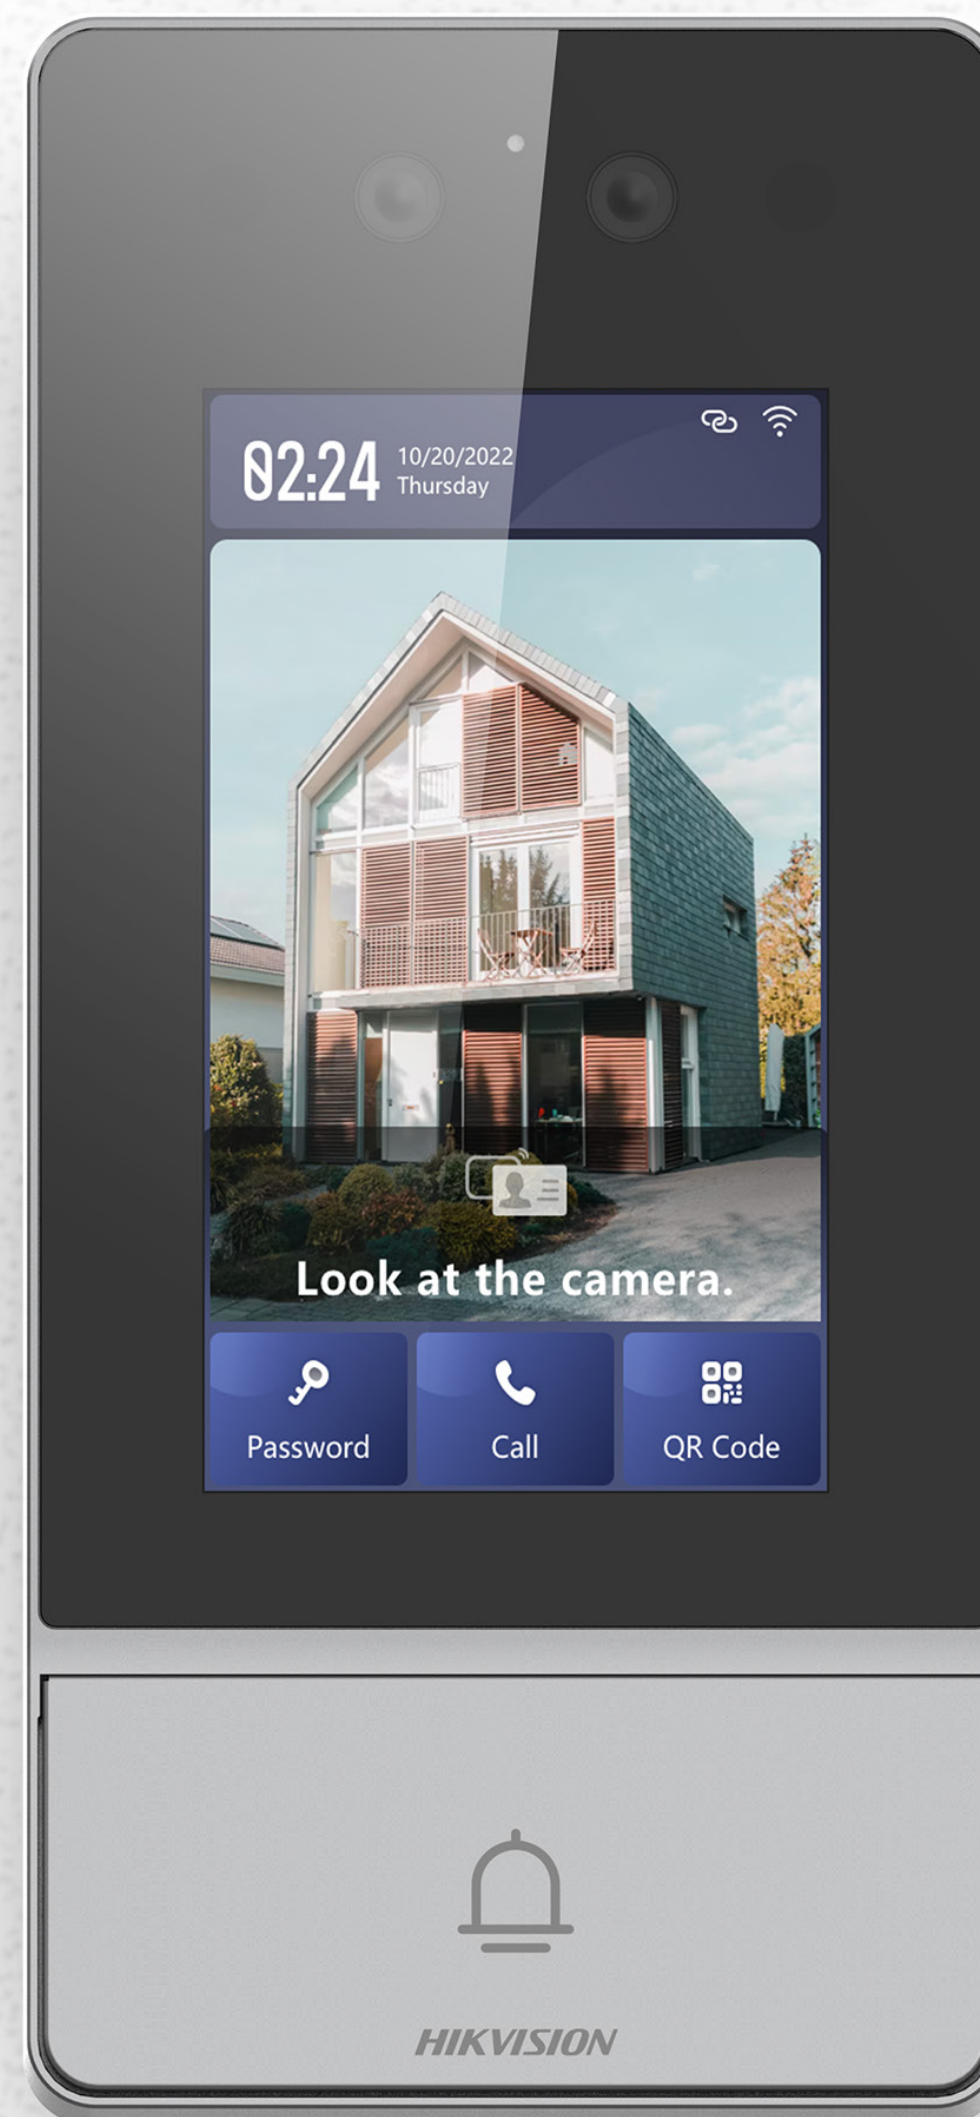

KV9 SERIES VILLA DOOR STATION

Step Up to a New Level of Convenience

IP VIDEO INTERCOM
DS-KV9503 series

 **2 x 2 MP HD**
Colorful Cameras

 **4.3-inch**
IPS Touch Screen

 **On-screen**
Card Reader

 **One-touch**
Button Design

 IP65  IK08

- **Multiple application scenarios**

Villas, Apartments, Offices

- **Multiple authentication methods**

Face, Card, QR code, PIN code

- **User-friendly interaction**

Touch screen with customized
info. display