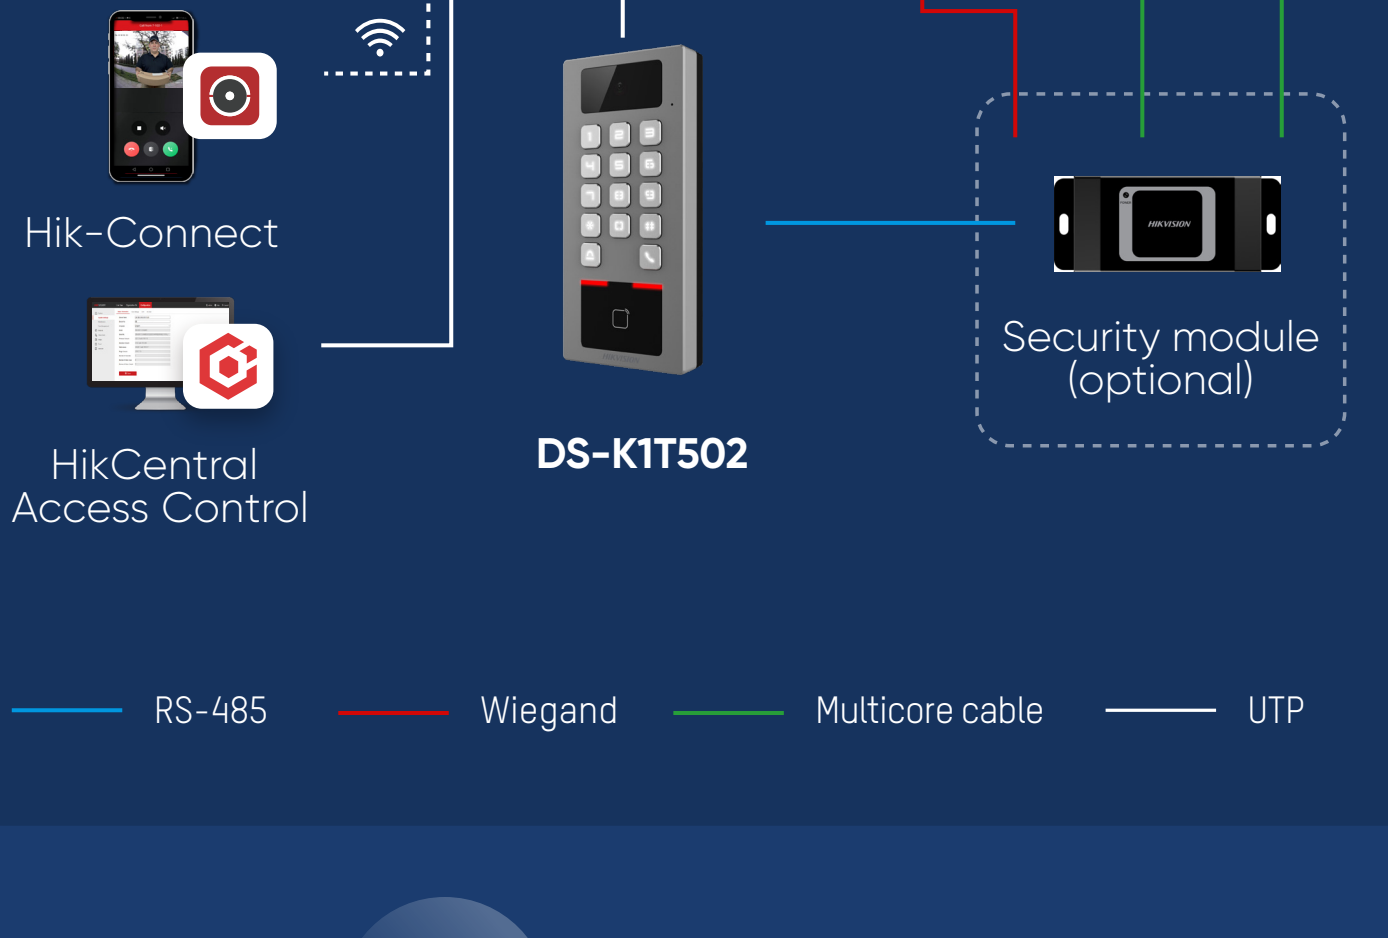

VANDAL-PROOF Access Control Terminal

Unified Security with Robust Protection

Access Control

Video Intercom

Video Security

DS-K1T502 Series

All-in-one management with one device

Robust IP65 & IK09 protections

Flexible authentication methods to choose from

Remote control via Hik-Connect App

How it works

Product highlights

All-in-one Management

1 Flexible access control management, with **multiple authentication methods** to choose from

- Card
- PIN code
- Fingerprint

2 Convenient video intercom via **indoor stations** or mobile **Hik-Connect App**

3 Remotely check **live view** via

Higher Protection Levels

1 Ideal choice for **outdoor environments**

Pixel	—	2MP
Operation system	Linux	
Card type	Mifare DESFire	
Card capacity	100,000	
Fingerprint capacity	10,000 (optional)	
Event capacity	300,000	
Power supply	1A/DC12V-DC24V	
Communication	Wi-Fi RS-485, Wiegand Bluetooth	
Installation	Wall Mounting	
Protection level	IP65, IK09	
Languages	Arabic, English, French, Indonesian, Italian, Brazilian Portuguese, Russian, European Spanish, Thai, Ukrainian, Vietnamese	